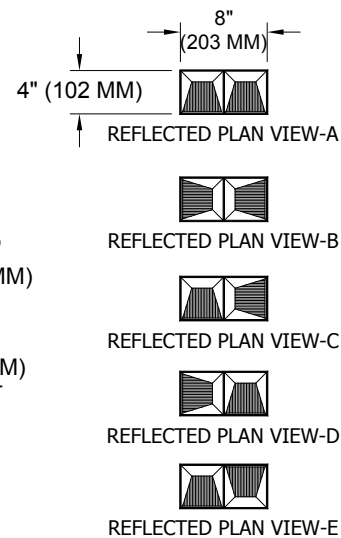

Dual lamp, solid state light engine, recessed wall washer with 4"x 8" (100mm x 200mm) rectilinear flangeless trim. Wallwashing in medium to tall ceiling heights typically found in residential, commercial and retail applications. Suitable for new construction. Ambient-Dim™ provides Superior CRI at all dimming levels.

JOB: _____

SPECIFIER: _____

TYPE: _____

QUANTITY: _____

SIGNATURE: _____

 AmbientDim™

MODEL	PLAN VIEW	TRIM	SOURCE / DRIVER	TRIM FINISH	APERTURE LENS
1240WW-2LED-AD-AUH			AD14 /		82A
Airtight Universal Housing Ambient Dimming LED *CCT Max 3000K-1900K	WWA = Double WWB = Opposite WWC = Left WWD = Right WWE = Cross	ZT =Zero Trim PT =Panel Trim** **WXX Only	<ul style="list-style-type: none"> • AD14= 350ma, 14.5W, 1000lm • C1 =0-10V dimming, 1%, 120-277v • C2 =TRIAC/ELV 2-wire, 1% 120v (Lead/Trail Edge) • E1 =EldoLED 0-10V Logarithmic Dim, 0.1%, 120-277v • E2 =EldoLED DALI, 0.1%, 120-277v • E3 =EldoLED 0-10V Linear Dim, 0.1%, 120-277v • L2 =Ltm Hi-lume 1% 2-wr LED driver (120v fwd phase) • LTB =Lutron Hi-lume 1% EcoSys LED driver, 1%, 120-277v, Soft-on, Fade-to-Black • LTP =Lutron Hi-lume Premier 0.1% Fade-to-Black digital Ecosystem, 120-277v (PEQ0) 	P14 = White BLK =Black PXX = SLI Color WXX = Wood XXXX = RAL # CST = Custom	82A = Frosted Supertex