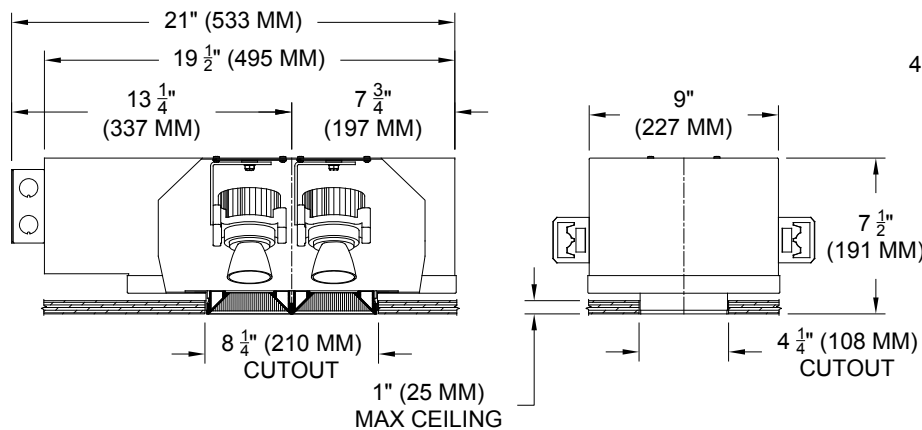

JOB: _____

SPECIFIER: _____

TYPE: _____

QUANTITY: _____

SIGNATURE: _____

 AmbientDim™

MODEL	PLAN VIEW	TRIM	SOURCE / DRIVER	TRIM FINISH	APERTURE LENS
1240WW-2LED-AD-AUH			AD14 /		82A
Airtight Universal Housing Ambient Dimming LED *CCT Max 3000K-1900K	WWA = Double WWB = Opposite WWC = Left WWD = Right WWE = Cross	ZT =Zero Trim PT =Panel Trim** **WXX Only	<ul style="list-style-type: none"> • AD14= 350ma, 14.5W, 1000lm • C1 =0-10V dimming, 1%, 120-277v • C2 =TRIAC/ELV 2-wire, 1% 120v (Lead/Trail Edge) • E1 =EldoLED 0-10V Logarithmic Dim, 0.1%, 120-277v • E2 =EldoLED DALI, 0.1%, 120-277v • E3 =EldoLED 0-10V Linear Dim, 0.1%, 120-277v • L2 =Ltm Hi-lume 1% 2-wr LED driver (120v fwd phase) • LTB =Lutron Hi-lume 1% EcoSys LED driver, 1%, 120-277v, Soft-on, Fade-to-Black • LTP =Lutron Hi-lume Premier 0.1% Fade-to-Black digital Ecosystem, 120-277v (PEQ0) 	P14 = White BLK =Black PXX = SLI Color WXX = Wood XXXX = RAL # CST = Custom	82A = Frosted Supertex