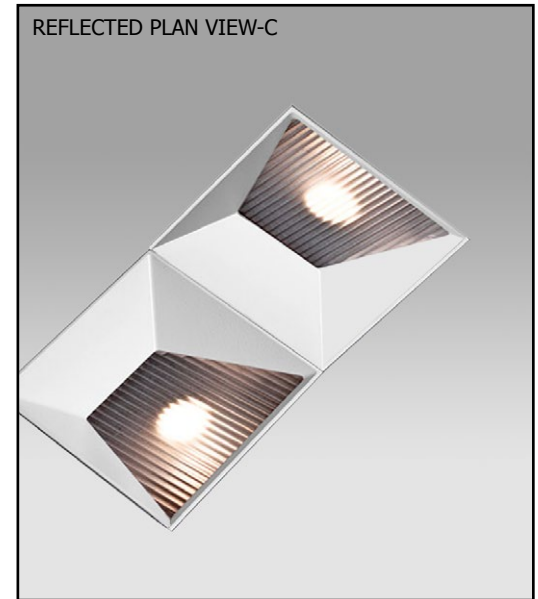

Dual lamp, solid state light engine, recessed wall washer with 4"x 8" (100mm x 200mm) rectilinear flangeless trim. Wallwashing in medium to tall ceiling heights typically found in residential, commercial and retail applications. Suitable for new construction. Ambient-Dim™ provides Superior CRI at all dimming levels.

SPECIFICATIONS

HOUSING

- Precision die-formed heavy gauge aluminum
- ≈ Airtight construction suitable for direct contact with insulation

MOUNTING

- Recessed in architectural ceiling

ELECTRICAL

- Integral dimmable electronic driver with internal short circuit protection

LAMP

- (2) AmbientDim™ LEDs supplied with fixture

SOCKET

- Precision aluminum yoke with CNC machined lampholder assembly

LENS

- Frosted Supertex borosilicate spread lens, hinged for relamping

TRIM

- Flangeless, two piece die-cast aluminum pyramidal shield

JOB: _____

SPECIFIER: _____

TYPE: _____

QUANTITY: _____

SIGNATURE: _____

 AmbientDim™

MODEL	PLAN VIEW	TRIM	SOURCE / DRIVER	TRIM FINISH	APERTURE LENS
1240WW-2LED-AD-AUH			AD14 /		82A
Airtight Universal Housing Ambient Dimming LED *CCT Max 3000K-1900K	WWA = Double WWB = Opposite WWC = Left WWD = Right WWE = Cross	ZT =Zero Trim PT =Panel Trim** **WXX Only	<ul style="list-style-type: none"> • AD14= 350ma, 14.5W, 1000lm • C1 =0-10V dimming, 1%, 120-277v • C2 =TRIAC/ELV 2-wire, 1% 120v (Lead/Trail Edge) • E1 =EldoLED 0-10V Logarithmic Dim, 0.1%, 120-277v • E2 =EldoLED DALI, 0.1%, 120-277v • E3 =EldoLED 0-10V Linear Dim, 0.1%, 120-277v • L2 =Ltm Hi-lume 1% 2-wr LED driver (120v fwd phase) • LTB =Lutron Hi-lume 1% EcoSys LED driver, 1%, 120-277v, Soft-on, Fade-to-Black • LTP =Lutron Hi-lume Premier 0.1% Fade-to-Black digital Ecosystem, 120-277v (PEQ0) 	P14 = White BLK =Black PXX = SLI Color WXX = Wood XXXX = RAL # CST = Custom	82A = Frosted Supertex