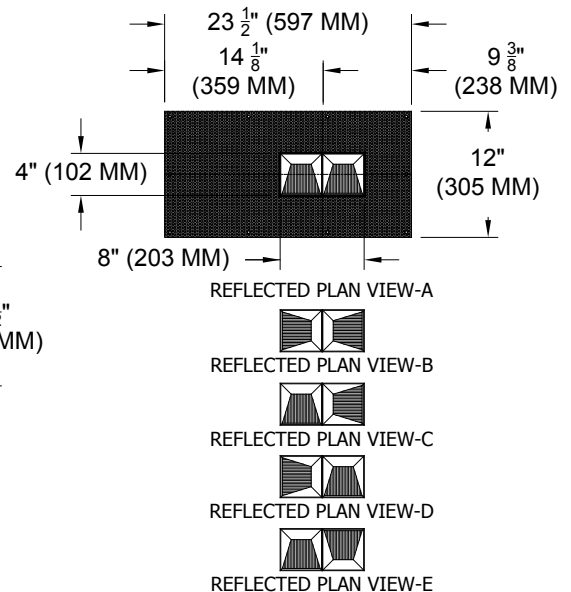

Dual lamp, solid state light engine, recessed wall washer with 4"x 8" (100mm x 200mm) rectilinear flangeless trim. Wallwashing in medium to tall ceiling heights typically found in residential, commercial and retail applications. Suitable for new or existing construction in sheetrock ceilings. AmbientDim™ provides Superior CRI at all dimming levels.

JOB: _____

SPECIFIER: _____

TYPE: _____

QUANTITY: _____

SIGNATURE: _____

ORDERING INFORMATION

MODEL	PLAN VIEW	TRIM	SOURCE / DRIVER	TRIM FINISH	APERTURE LENS
1240WW-2LED-AD-APH		ZT	AD14 /		82A
Airtight Plaster Housing Ambient Dimming LED	WWA = Double WWB = Opposite WWC = Left WWD = Right WWE = Cross	ZT =Zero Trim	<ul style="list-style-type: none"> • AD14= 350ma, 14.5W, 1000lm • C1 =0-10V dimming, 1%, 120-277v • C2 =TRIAC/ELV 2-wire, 1% 120v (Lead/Trail Edge) • E1 =EldoLED 0-10V Logarithmic Dim, 0.1%, 120-277v • E2 =EldoLED DALI, 0.1%, 120-277v • E3 =EldoLED 0-10V Linear Dim, 0.1%, 120-277v • L2 =Ltm Hi-lume 1% 2-wr LED driver (120v fwd phase) • LTB =Lutron Hi-lume 1% EcoSys LED driver, 1%, 120-277v, Soft-on, Fade-to-Black • LTP =Lutron Hi-lume Premier 0.1% Fade-to-Black digital Ecosystem, 120-277v (PEQ0) 	P14 = White BLK =Black PXX = SLI Color WXX = Wood XXXX = RAL # CST = Custom	82A = Frosted Supertex