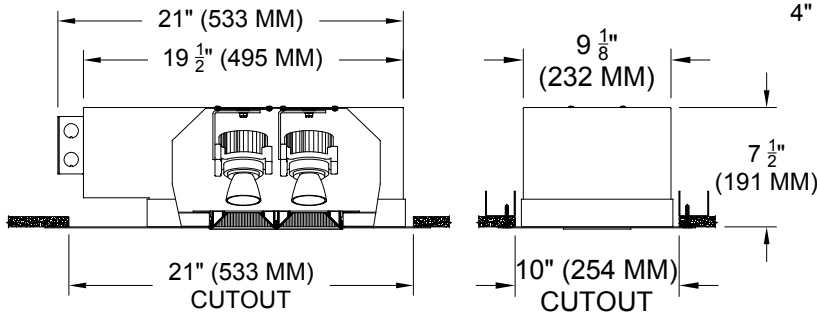

JOB: _____

SPECIFIER: _____

TYPE: _____

QUANTITY: _____

SIGNATURE: _____

ORDERING INFORMATION

MODEL	PLAN VIEW	TRIM	SOURCE / DRIVER	TRIM FINISH	APERTURE LENS
1240WW-2LED-AD-APH		ZT	AD14 /		82A
Airtight Plaster Housing Ambient Dimming LED	WWA = Double WWB = Opposite WWC = Left WWD = Right WWE = Cross	ZT =Zero Trim	<ul style="list-style-type: none"> • AD14= 350ma, 14.5W, 1000lm • C1 =0-10V dimming, 1%, 120-277v • C2 =TRIAC/ELV 2-wire, 1% 120v (Lead/Trail Edge) • E1 =EldoLED 0-10V Logarithmic Dim, 0.1%, 120-277v • E2 =EldoLED DALI, 0.1%, 120-277v • E3 =EldoLED 0-10V Linear Dim, 0.1%, 120-277v • L2 =Ltm Hi-lume 1% 2-wr LED driver (120v fwd phase) • LTB =Lutron Hi-lume 1% EcoSys LED driver, 1%, 120-277v, Soft-on, Fade-to-Black • LTP =Lutron Hi-lume Premier 0.1% Fade-to-Black digital Ecosystem, 120-277v (PEQ0) 	P14 = White BLK =Black PXX = SLI Color WXX = Wood XXXX = RAL # CST = Custom	82A = Frosted Supertex