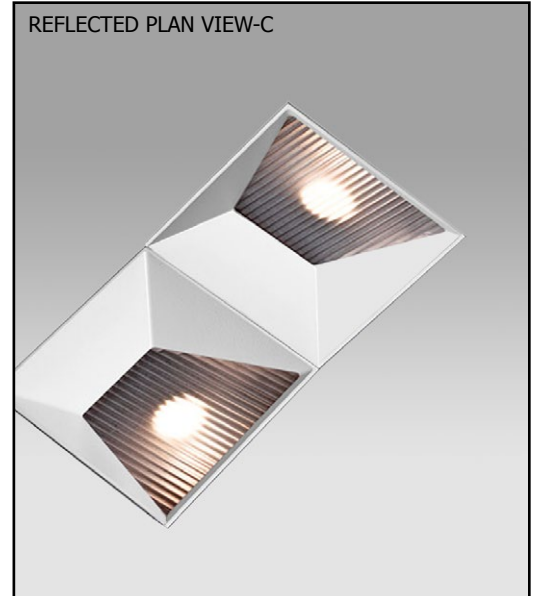

Dual lamp, solid state light engine, recessed wall washer with 4"x 8" (100mm x 200mm) rectilinear flangeless trim. Wallwashing in medium to tall ceiling heights typically found in residential, commercial and retail applications. Suitable for new or existing construction in sheetrock ceilings. AmbientDim™ provides Superior CRI at all dimming levels.

SPECIFICATIONS

HOUSING

- Precision die-formed heavy gauge aluminum
- ≈ Airtight construction suitable for direct contact with insulation

MOUNTING

- Install from below in sheetrock ceiling

ELECTRICAL

- Integral dimmable electronic driver with internal short circuit protection
- 120v-277v primary, compatible with 0-10v dimmers / Available for 120 phase control and Lutron

LAMP

- (2) AmbientDim™ LEDs supplied with fixture

SOCKET

- Precision aluminum yoke with CNC machined lampholder assembly

LENS

- Frosted Supertex borosilicate spread lens, hinged for relamping

TRIM

- Flangeless, two piece die-cast aluminum pyramidal shield

FINISH

- Black powder paint housing
- Aperture trim available in black and white as standard
- Solid wood, additional colors, RAL palette, custom finishes available

LABELS

- , US tested to UL standards 1598, Damp location, IC/Airtight, Chicago Plenum, JA8 Approved

JOB: _____

SPECIFIER: _____

TYPE: _____

QUANTITY: _____

SIGNATURE: _____

ORDERING INFORMATION

MODEL	PLAN VIEW	TRIM	SOURCE / DRIVER	TRIM FINISH	APERTURE LENS
1240WW-2LED-AD-APH		ZT	AD14 /		82A
Airtight Plaster Housing Ambient Dimming LED	WWA = Double WWB = Opposite WWC = Left WWD = Right WWE = Cross	ZT=Zero Trim	• AD14= 350ma, 14.5W, 1000lm • C1 =0-10V dimming, 1%, 120-277v • C2 =TRIAC/ELV 2-wire, 1% 120v (Lead/Trail Edge) • E1 =EldoLED 0-10V Logarithmic Dim, 0.1%, 120-277v • E2 =EldoLED DALI, 0.1%, 120-277v • E3 =EldoLED 0-10V Linear Dim, 0.1%, 120-277v • L2 =Ltm Hi-lume 1% 2-wr LED driver (120v fwd phase) • LTB =Lutron Hi-lume 1% EcoSys LED driver, 1%, 120-277v, Soft-on, Fade-to-Black • LTP =Lutron Hi-lume Premier 0.1% Fade-to-Black digital Ecosystem, 120-277v (PEQ0)	P14 = White BLK=Black PXX = SLI Color WXX = Wood XXXX = RAL # CST = Custom	82A= Frosted Supertex

• California Title 24- JA8 Approved