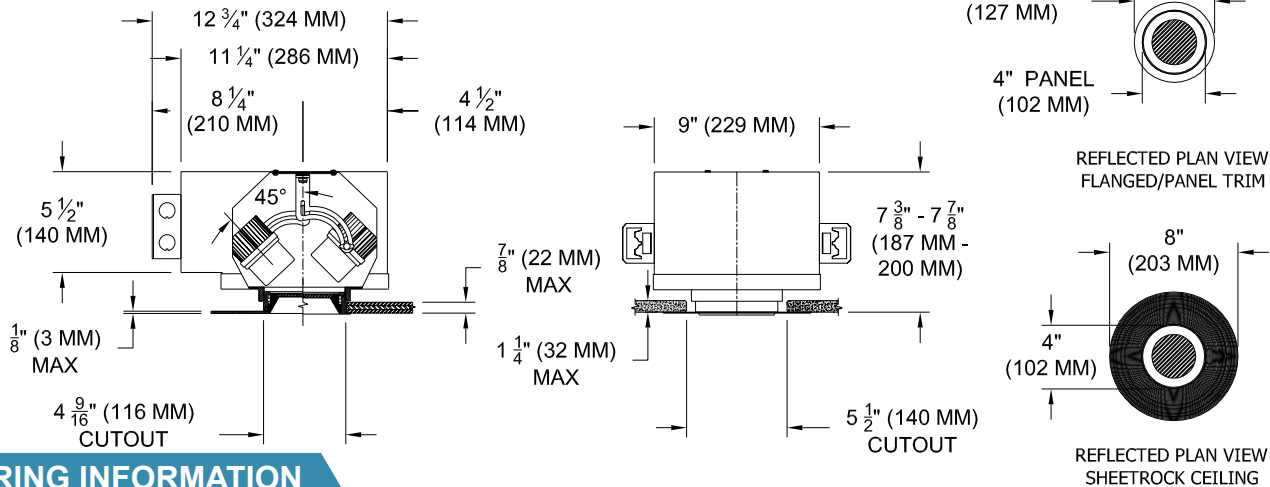

Dual lamp, solid state light engine, recessed accent light, nominal 4" (100mm) diameter trim with 3" (75mm) aperture and optional glass diffuser. Accent and downlighting in medium to high ceiling heights typically found in residential, commercial and retail applications. Suitable for new construction.

LABELS

-  US, US tested to UL standards 1598, Damp location, Wet with ST trim, IC/Airtight

JOB: _____

SPECIFIER: _____

TYPE: _____

QUANTITY: _____

SIGNATURE: _____

ORDERING INFORMATION

1016M-2LEDZ-AUH	TRIM	DRIVER	BEAMSPREAD	TRIM FINISH	APERTURE LENS
		CZ14			
Airtight Universal Housing 9 = 90+CRI 27 = 2700K 30 = 3000K 35 = 3500K 40 = 4000K	FT=Flanged Trim PT=Panel Trim** ST=Shower Trim* ZT=Zero Trim **WXX only *Aperture lens required	CZ14 =120-277v, 14W 1100lm *Add ELDO for EldoLED 0-10v Dimming *Add DM2 for 2 wire dimming *Add LT2, LT3, LT5 for Lutron 2 wr, Lutron 3 wr, Lutron 5 wr dimming, LTB Lutron Fade-to-Black	15 = 15 Degrees 24 = 24 Degrees 38 = 38 Degrees 60 = 60 Degrees	P14 = White BLK =Black PXX = SLI Color WXX = Wood XXXX = RAL # CST = Custom	Blank = None 90A = Clear 91A = Solite 92A = Supertex 93A = Frosted