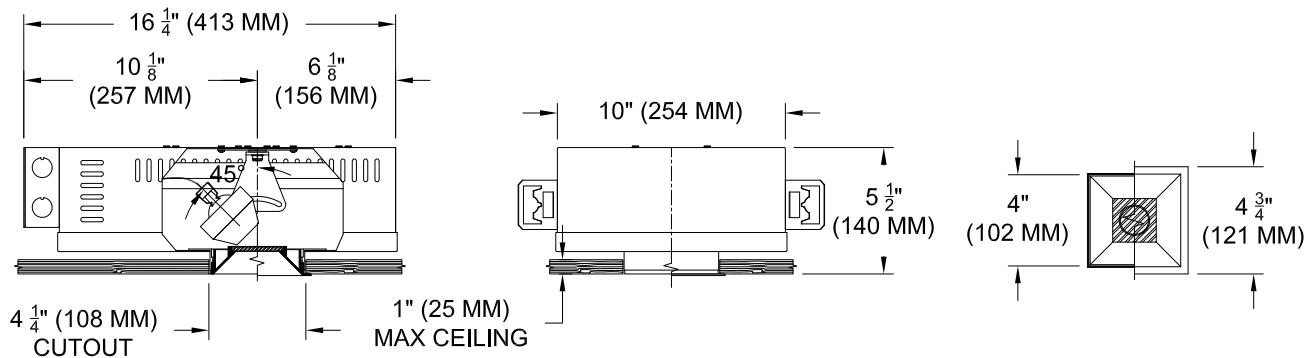

LABELS

-  , US tested to UL standards 1598, Damp location, Wet with ST trim,

ORDERING INFORMATION

MODEL	TRIM	TRANSFORMER	LENS HOLDER	LAMP LENS	FINISH	APERTURE LENS
1009-MR16-SUH						
Shallow Universal Housing	FT =Flanged Trim PT =Panel Trim** ST =Shower Trim* ZT =Zero Trim *WXX Only *Aperture lens required	TX =Magnetic / 120v EX =Electronic / 220v EXS =Elect. SORAA* RX =Remote / 240v 277v *Standard 120v	CL =Conical FL =Flat IL =Indexed* *92L Only	90L = Clear-Standard 91L = Solite 92L = Supertex 93L = Frosted 97L = Black Hexcell 98L = UV	P14 = White BLK =Black PXX = SLI Color WXX = Wood XXXX = RAL # CST = Custom	Blank = None 91A = Solite 92A = Supertex 93A = Frosted 95A = Full Prismatic