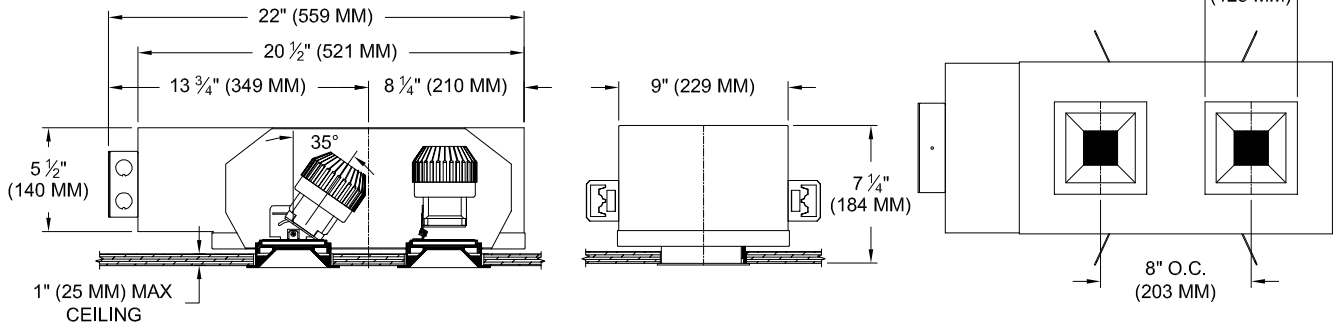

Dual lamp, solid state light engine, recessed accent lights with (2) 4" (102mm) square trim with 2" (50mm) aperture and optional glass diffuser. Accent and downlighting in low to medium ceiling heights typically found in residential, commercial and retail applications. Suitable for new construction.

TRIM

- Flanged, one piece die-cast aluminum 2 square pyramidal shields

FINISH

- Black powder paint housing
- Aperture trim available in white as standard

LABELS

-  , US tested to UL standards 1598, Damp location

JOB: _____
 SPECIFIER: _____
 TYPE: _____
 QUANTITY: _____
 SIGNATURE: _____

ORDERING INFORMATION

1009-2MDL-LEDZ-UH	TRIM	SOURCE / DRIVER	BEAMSPREAD	TRIM FINISH	APERTURE LENS
	FT	/		P14	
Dual Lamp Universal Housing 9 = 90+CRI 27 = 2700K 30 = 3000K 35 = 3500K 40 = 4000K	FT= Flanged Trim	CZ14 =120-277v, 14W 1100lm CZ20 =120-277v, 20W 1650lm S1 =0-10V dimming, 1%, 120-277v T1 =TRIAC/ELV 2-wire, 3% 120v (Lead/Trail Edge) E1 =EldoLED 0-10V Logarithmic Dim, 0.1%, 120-277v E2 =EldoLED DALI, 0.1%, 120-277v E3 =EldoLED 0-10V Linear Dim, 0.1%, 120-277v L2 =Ltrn Hi-lume 1% 2-wr LED driver (120v fwd phase) L3 =Lutron Hi-lume 1% 3-wire/EcoSystem, 120-277v LTB =Lutron Hi-lume 1% EcoSys LED driver, 1%, 120-277v, Soft-on, Fade-to-Black	15 = 15 Degrees 24 = 24 Degrees 38 = 38 Degrees 60 = 60 Degrees	P14 = White	91A = Solite 93A = Frosted