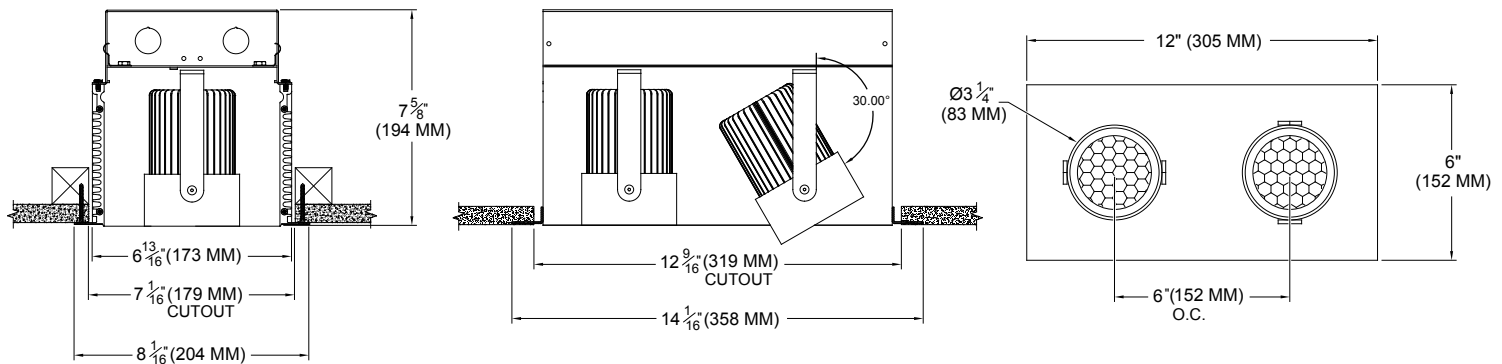

Dual lamp, solid state light engine, recessed, open slot accent light with nominal 6" x 12" (152mmx305mm) rectangular aperture. Accent and downlighting in low to medium ceiling heights typically found in residential, commercial and retail applications. Suitable for new or existing construction in sheetrock ceilings

LABELS

-  US, US tested to UL standards 1598, Damp location, IC/Airtight, Chicago Plenum,  JA8 Approved

JOB: _____

SPECIFIER: _____

TYPE: _____

QUANTITY: _____

SIGNATURE: _____

ORDERING INFORMATION