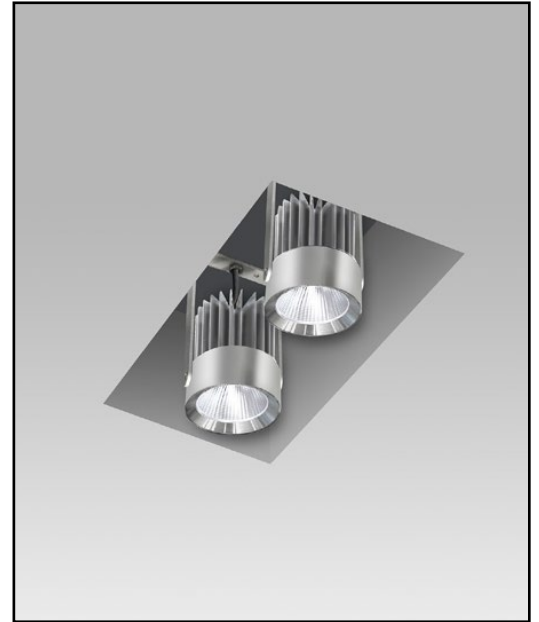

Dual lamp, solid state light engine, recessed, open slot accent light with nominal 6" x 12" (152mmx305mm) rectangular aperture. Accent and downlighting in low to medium ceiling heights typically found in residential, commercial and retail applications. Suitable for new or existing construction in sheetrock ceilings

SPECIFICATIONS

HOUSING

- Extruded aluminum with bolt on end plates and integral plaster flange
- ≈ Airtight construction suitable for direct contact with insulation

MOUNTING

- Install from below in sheetrock ceiling

LABELS

-  US, US tested to UL standards 1598, Damp location, IC/Airtight, Chicago Plenum,  JA8 Approved

JOB: _____

SPECIFIER: _____

TYPE: _____

QUANTITY: _____

SIGNATURE: _____

ORDERING INFORMATION

1005-2LEDZ-APH-VHO	SOURCE / DRIVER	BEAMSPREAD	FINISH	LAMP LENS	ACCESSORIES
	/				/
Airtight Plaster Housing 9 = 90+CRI • 27 = 2700K • 30 = 3000K 35 = 3500K 40 = 4000K	<ul style="list-style-type: none"> • CZ14=120-277v, 14W 1450lm • CZ20=120-277v, 20W 2000lm • CZ28*=120-277v, 28W 2675lm • C1 =0-10V dimming, 1%, 120-277v • C2 =TRIAC/ELV 2-wire, 1% 120v (Lead/Trail Edge) • E1 =EldoLED 0-10V Logarithmic Dim, 0.1%, 120-277v • E2 =EldoLED DALI, 0.1%, 120-277v • E3 =EldoLED 0-10V Linear Dim, 0.1%, 120-277v • L2 =Ltrn Hi-lume 1% 2-wr LED driver (120v fwd phase) • LTB =Lutron Hi-lume 1% EcoSys LED driver, 1%, 120-277v, Soft-on, Fade-to-Black 	10 = 10 Degrees 20 = 20 Degrees 30 = 30 Degrees	P14 = White BLK=Black ANA = Clear Aluminum XXXX = RAL# CST = Custom	Blank = None 79A=Veiling Acrylic 91A = Solite 93A = Frosted	97L = Black Hexcell CP=Chicago Plenum