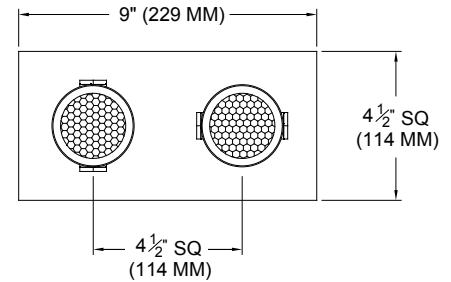

Dual lamp, solid state light engine, recessed, open slot accent light with nominal 4.5" x 9" rectangular aperture. Accent and downlighting in low to medium ceiling heights typically found in residential, commercial and retail applications. Suitable for new or existing construction in sheetrock ceiling. AmbientDim™ provides Superior CRI at all dimming levels.

LABELS

-  US tested to UL standards 1598, Damp location, IC/Airtight, Chicago Plenum,

 JA8 Approved

ORDERING INFORMATION

1005-2LED-AD-APH	SOURCE / DRIVER	BEAMSPREAD	FINISH	LAMP LENS	ACCESSORIES
	AD14 /				/
Airtight Plaster Housing Ambient Dimming LED *CCT Max 3000K-1900K	<ul style="list-style-type: none"> • AD14=350ma, 14.5W, 1000lm • C1 =0-10V dimming, 1%, 120-277v • C2 =TRIAC/ELV 2-wire, 1% 120v (Lead/Trail Edge) • E1 =EldoLED 0-10V Logarithmic Dim, 0.1%, 120-277v • E2 =EldoLED DALI, 0.1%, 120-277v • E3 =EldoLED 0-10V Linear Dim, 0.1%, 120-277v • L2 =Ltrn Hi-lume 1% 2-wr LED driver (120v fwd phase) • LTB =Lutron Hi-lume 1% EcoSys LED driver, 1%, 120-277v, Soft-on, Fade-to-Black 	15 = 15 Degrees 24 = 24 Degrees 38 = 38 Degrees	P14 = White BLK =Black ANA = Clear Aluminum XXXX = RAL# CST = Custom	Blank = None 79A = Veiling Acrylic 91A = Solite 93A = Frosted	97L = Black Hexcell <hr/> CP =Chicago Plenum