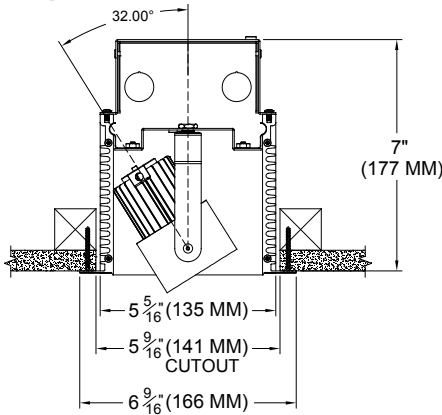

Dual lamp, solid state light engine, recessed, open slot accent light with nominal 4.5" x 9" rectangular aperture. Accent and downlighting in low to medium ceiling heights typically found in residential, commercial and retail applications. Suitable for new or existing construction in sheetrock ceiling. AmbientDim™ provides Superior CRI at all dimming levels.

SPECIFICATIONS

HOUSING

- Extruded aluminum with bolt on end plates and integral plaster flange
- ≈ Airtight construction suitable for direct contact with insulation

MOUNTING

- Install from below into sheetrock ceiling

LABELS

-  US tested to UL standards 1598, Damp location, IC/Airtight, Chicago Plenum,

 JA8 Approved

ORDERING INFORMATION

1005-2LED-AD-APH	SOURCE / DRIVER	BEAMSPREAD	FINISH	LAMP LENS	ACCESSORIES
	AD14 /				/
Airtight Plaster Housing Ambient Dimming LED *CCT Max 3000K-1900K	<ul style="list-style-type: none"> • AD14=350ma, 14.5W, 1000lm • C1 =0-10V dimming, 1%, 120-277v • C2 =TRIAC/ELV 2-wire, 1% 120v (Lead/Trail Edge) • E1 =EldoLED 0-10V Logarithmic Dim, 0.1%, 120-277v • E2 =EldoLED DALI, 0.1%, 120-277v • E3 =EldoLED 0-10V Linear Dim, 0.1%, 120-277v • L2 =Ltrn Hi-lume 1% 2-wr LED driver (120v fwd phase) • LTB =Lutron Hi-lume 1% EcoSys LED driver, 1%, 120-277v, Soft-on, Fade-to-Black 	15 = 15 Degrees 24 = 24 Degrees 38 = 38 Degrees	P14 = White BLK =Black ANA = Clear Aluminum XXXX = RAL# CST = Custom	Blank = None 79A = Veiling Acrylic 91A = Solite 93A = Frosted	97L = Black Hexcell <hr/> CP =Chicago Plenum