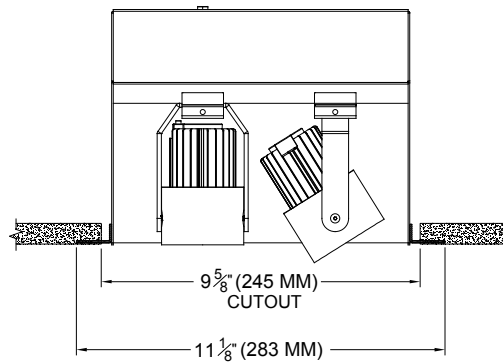

LABELS

-  US tested to UL standards 1598, Damp location, IC/Airtight, Chicago Plenum,

 JA8 Approved

ORDERING INFORMATION

1005-2LED-AD-APH	SOURCE / DRIVER	BEAMSPREAD	FINISH	LAMP LENS	ACCESSORIES
	AD14 /				/
Airtight Plaster Housing Ambient Dimming LED *CCT Max 3000K-1900K	<ul style="list-style-type: none"> • AD14=350ma, 14.5W, 1000lm • C1 =0-10V dimming, 1%, 120-277v • C2 =TRIAC/ELV 2-wire, 1% 120v (Lead/Trail Edge) • E1 =EldoLED 0-10V Logarithmic Dim, 0.1%, 120-277v • E2 =EldoLED DALI, 0.1%, 120-277v • E3 =EldoLED 0-10V Linear Dim, 0.1%, 120-277v • L2 =Ltrn Hi-lume 1% 2-wr LED driver (120v fwd phase) • LTB =Lutron Hi-lume 1% EcoSys LED driver, 1%, 120-277v, Soft-on, Fade-to-Black 	15 = 15 Degrees 24 = 24 Degrees 38 = 38 Degrees	P14 = White BLK =Black ANA = Clear Aluminum XXXX = RAL# CST = Custom	Blank = None 79A = Veiling Acrylic 91A = Solite 93A = Frosted	97L = Black Hexcell <hr/> CP =Chicago Plenum