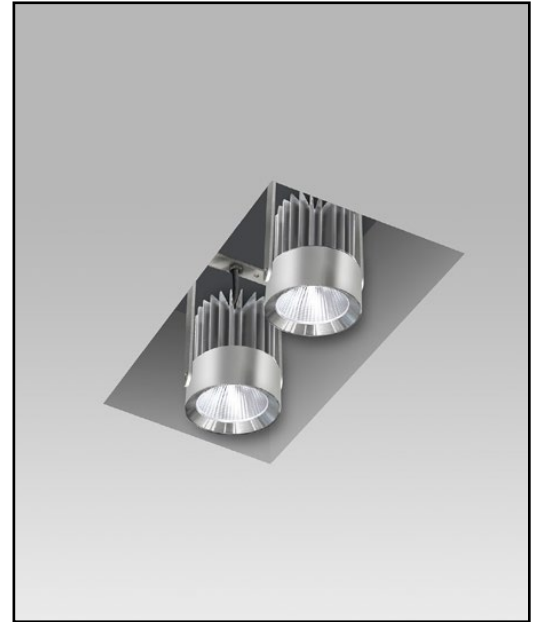

Dual lamp, solid state light engine, recessed, open slot accent light with nominal 4.5" x 9" rectangular aperture. Accent and downlighting in low to medium ceiling heights typically found in residential, commercial and retail applications. Suitable for new or existing construction in sheetrock ceiling. AmbientDim™ provides Superior CRI at all dimming levels.

SPECIFICATIONS

HOUSING

- Extruded aluminum with bolt on end plates and integral plaster flange
- ≈ Airtight construction suitable for direct contact with insulation

MOUNTING

- Install from below into sheetrock ceiling

LENS

- Interchangeable reflector provides multiple beam patterns
- Solite, Veiling Acrylic available as standard. For more options, consult factory

TRIM

- Flangeless housing

FINISH

- Powder paint on all surfaces in black and white as standard
- Additional colors and RAL palette available
- Consult factory for custom finishes

LABELS

-  US tested to UL standards 1598, Damp location, IC/Airtight, Chicago Plenum,

 JA8 Approved

ORDERING INFORMATION

1005-2LED-AD-APH	SOURCE / DRIVER	BEAMSPREAD	FINISH	LAMP LENS	ACCESSORIES
	AD14 /				/
Airtight Plaster Housing Ambient Dimming LED *CCT Max 3000K-1900K	<ul style="list-style-type: none"> • AD14=350ma, 14.5W, 1000lm • C1 =0-10V dimming, 1%, 120-277v • C2 =TRIAC/ELV 2-wire, 1% 120v (Lead/Trail Edge) • E1 =EldoLED 0-10V Logarithmic Dim, 0.1%, 120-277v • E2 =EldoLED DALI, 0.1%, 120-277v • E3 =EldoLED 0-10V Linear Dim, 0.1%, 120-277v • L2 =Ltrn Hi-lume 1% 2-wr LED driver (120v fwd phase) • LTB =Lutron Hi-lume 1% EcoSys LED driver, 1%, 120-277v, Soft-on, Fade-to-Black 	15 = 15 Degrees 24 = 24 Degrees 38 = 38 Degrees	P14 = White BLK =Black ANA = Clear Aluminum XXXX = RAL# CST = Custom	Blank = None 79A = Veiling Acrylic 91A = Solite 93A = Frosted	97L = Black Hexcell <hr/> CP =Chicago Plenum