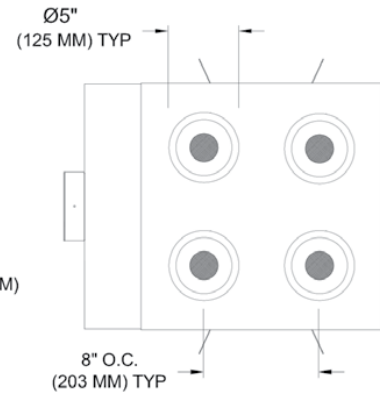

TRIM

- Flanged, one piece die-cast aluminum 2 shallow conical shields and round aperture

FINISH

- Black powder paint housing
- Aperture trim available in white as standard

LABELS

-  , US tested to UL standards 1598, Damp location, Wet with ST trim

ORDERING INFORMATION

1001Q-4MDL-LEDZ-UH	TRIM	SOURCE / DRIVER	BEAMSPREAD	TRIM FINISH	APERTURE LENS
		/		P14	
Quad Lamp Universal Housing 9 = 90+CRI 27 = 2700K 30 = 3000K 35 = 3500K 40 = 4000K	FT =Flanged Trim ST =Shower Trim* *Req. Aperture Lens	CZ14 =120-277v, 14W 1100lm CZ20 =120-277v, 20W 1650lm S1 =0-10V dimming, 1%, 120-277v T1 =TRIAC/ELV 2-wire, 3% 120v (Lead/Trail Edge) E1 =EldoLED 0-10V Logarithmic Dim, 0.1%, 120-277v E2 =EldoLED DALI, 0.1%, 120-277v E3 =EldoLED 0-10V Linear Dim, 0.1%, 120-277v L2 =Ltrm Hi-lume 1% 2-wr LED driver (120v fwr phase) L3 =Lutron Hi-lume 1% 3-wire/EcoSystem, 120-277v LTB =Lutron Hi-lume 1% EcoSys LED driver, 1%, 120-277v, Soft-on, Fade-to-Black	15 = 15 Degrees 24 = 24 Degrees 38 = 38 Degrees 60 = 60 Degrees	P14 = White	91A = Solite 93A = Frosted