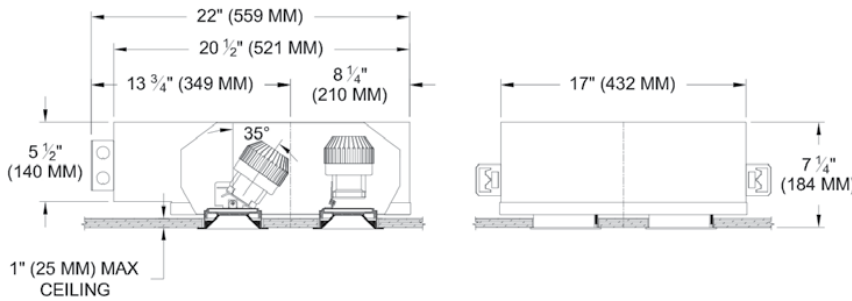

TRIM

- Flanged, one piece die-cast aluminum 2 shallow conical shields and round aperture

FINISH

- Black powder paint housing
- Aperture trim available in white as standard

LABELS

-  , US tested to UL standards 1598, Damp location, Wet with ST trim

ORDERING INFORMATION

1001Q-4MDL-LEDZ-UH	TRIM	SOURCE / DRIVER	BEAMSPREAD	TRIM FINISH	APERTURE LENS
		/		P14	
Quad Lamp Universal Housing 9 = 90+CRI 27 = 2700K 30 = 3000K 35 = 3500K 40 = 4000K	FT =Flanged Trim ST =Shower Trim* *Req. Aperture Lens	CZ14 =120-277v, 14W 1100lm CZ20 =120-277v, 20W 1650lm S1 =0-10V dimming, 1%, 120-277v T1 =TRIAC/ELV 2-wire, 3% 120v (Lead/Trail Edge) E1 =EldoLED 0-10V Logarithmic Dim, 0.1%, 120-277v E2 =EldoLED DALI, 0.1%, 120-277v E3 =EldoLED 0-10V Linear Dim, 0.1%, 120-277v L2 =Ltrm Hi-lume 1% 2-wr LED driver (120v fwr phase) L3 =Lutron Hi-lume 1% 3-wire/EcoSystem, 120-277v LTB =Lutron Hi-lume 1% EcoSys LED driver, 1%, 120-277v, Soft-on, Fade-to-Black	15 = 15 Degrees 24 = 24 Degrees 38 = 38 Degrees 60 = 60 Degrees	P14 = White	91A = Solite 93A = Frosted