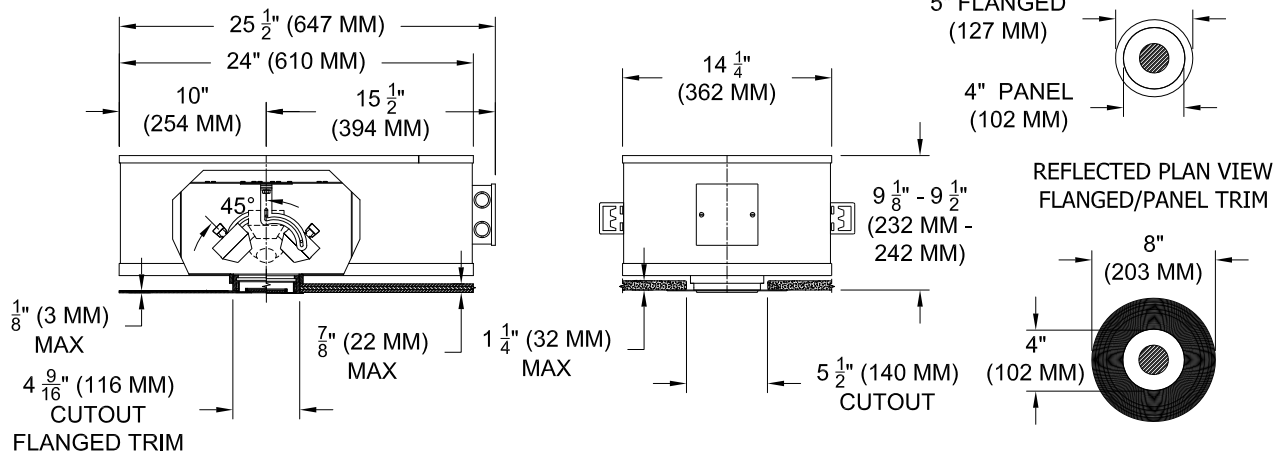

LABELS

-  US, US tested to UL standards 1598, Damp location, Wet with ST trim, IC/Airtight,

JOB: _____

SPECIFIER: _____

TYPE: _____

QUANTITY: _____

SIGNATURE: _____

ORDERING INFORMATION