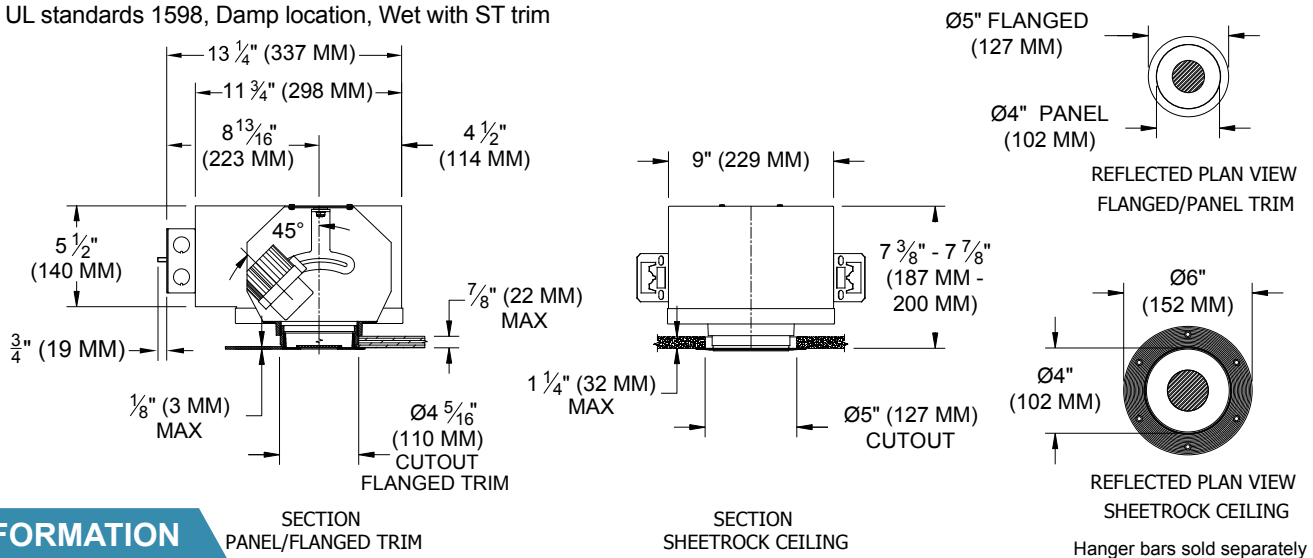

LABELS

-  , US tested to UL standards 1598, Damp location, Wet with ST trim

JOB: _____

SPECIFIER: _____

TYPE: _____

QUANTITY: _____

SIGNATURE: _____

ORDERING INFORMATION

| 1000-LED-AD-UH | TRIM | SOURCE / DRIVER | BEAMSPREAD | TRIM FINISH | APERTURE LENS |
|---|--|--|--|--|---|
| | | AD14 / | | | |
| Universal Housing Ambient Dimming LED *CCT Max 3000K-1900K | FT =Flanged Trim PT =Panel Trim** ST =Shower Trim* ZT =Zero Trim **WXX Only *Aperture lens required | AD14 =350ma, 14.5W, 1000lm C1 =0-10V dimming, 1%, 120-277V C2 =TRIAC/ELV 2-wire, 1% 120v (Lead/Trail Edge) E1 =EldoLED 0-10V Logarithmic Dim, 0.1%, 120-277v E2 =EldoLED DALI, 0.1%, 120-277v E3 =EldoLED 0-10V Linear Dim, 0.1%, 120-277v L2 =Lutron Hi-lume 1% 2-wire LED driver (120v forward phase) LTB =Lutron Hi-lume 1% EcoSys LED driver, 1%, 120-277v, Soft-on, Fade-to-Black LTP =Lutron Hi-lume Premier 0.1%, Fade-to-Black digital Ecosystem, 120-277v (PEQ0) | 15 = 15 Degrees 24 = 24 Degrees 38 = 38 Degrees 60 = 60 Degrees | P14 = White BLK =Black PXX = SLI Color WXX = Wood XXXX = RAL # CST = Custom | Blank = None 90A = Clear 91A = Solite 92A = Supertex 93A = Frosted |