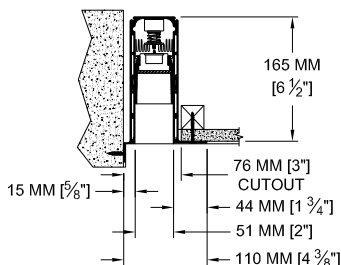

### LABELS

-  US, US tested to UL standards 1598, Damp location

**JOB:** \_\_\_\_\_

**SPECIFIER:** \_\_\_\_\_

**TYPE:** \_\_\_\_\_

**QUANTITY:** \_\_\_\_\_

**SIGNATURE:** \_\_\_\_\_

REFLECTED PLAN VIEW

## ORDERING INFORMATION

812-LED-PH	LENGTH	DRIVER	HOUSING / LOUVER	APERTURE LENS	ACCESSORIES
Plaster Housing 8 = 80 CRI 27 = 2700K 30 = 3000K 35 = 3500K	Specify exact length in increments of 6" (150 mm) Min. 2' required for integral driver	<b>UN3</b> =120v-277v, 0-10v Dim. 9W/ft 600lm/ft (nom.) <b>UN5</b> =120v-277v, 0-10v Dim. 12W/ft 700lm/ft (nom.) <b>122LT2</b> =120v, Lutron 2 wire 9W/ft 1100lm/ft (nom.) <b>122LT3</b> =120v, Lutron 3 wire 9W/ft 1100lm/ft (nom.) <b>123LT2</b> =120v, Lutron 2 wire 9W/ft 600lm/ft (nom.) <b>123LT3</b> =120v, Lutron 3 wire 9W/ft 600lm/ft (nom.) <b>125LT2</b> =120v, Lutron 2 wire 12W/ft 700lm/ft (nom.) <b>125LT3</b> =120v, Lutron 3 wire 12W/ft 700lm/ft (nom.)	<b>WHT</b> = White <b>BLK</b> =Black <b>PXX</b> = SLI Color <b>CST</b> = Custom	<b>79A</b> = Veiling Acrylic <b>81A</b> = Frosted Solite <b>82A</b> = Frosted Supertex <b>91A</b> = Solite <b>92A</b> = Supertex	<b>3U</b> = 3 Side Ultrim <b>4U</b> = 4 Side Ultrim