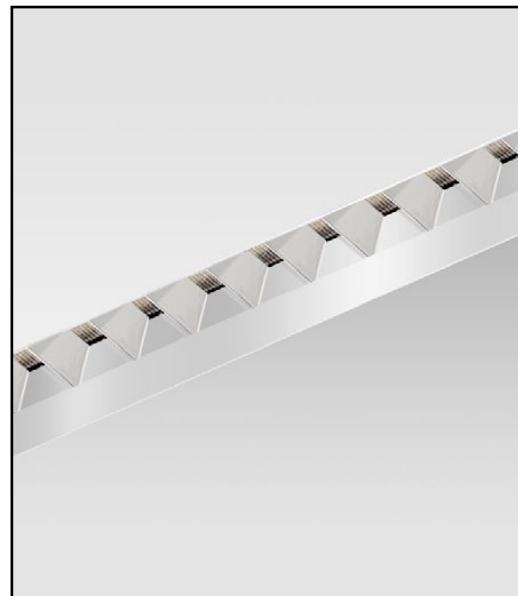

Multi-lamp, solid state light engine, recessed linear wall grazer with flangless housing, nominal 2" (51mm) wide aperture parabolic baffle and aperture lens. Narrow profile wall grazing downlight used in wall heights up to 12 feet (3.5m) to highlight the texture in surfaces such as stucco or brick, illuminate flat surfaces such as venetian plaster, wood, or specular surfaces such as polished stone or stainless steel.

### LABELS

-  US, US tested to UL standards 1598, Damp location

**JOB:** \_\_\_\_\_

**SPECIFIER:** \_\_\_\_\_

**TYPE:** \_\_\_\_\_

**QUANTITY:** \_\_\_\_\_

**SIGNATURE:** \_\_\_\_\_

REFLECTED PLAN VIEW