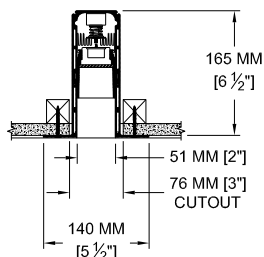

### LABELS

-  US, US tested to UL standards 1598, Damp location

**JOB:** \_\_\_\_\_

**SPECIFIER:** \_\_\_\_\_

**TYPE:** \_\_\_\_\_

**QUANTITY:** \_\_\_\_\_

**SIGNATURE:** \_\_\_\_\_

REFLECTED PLAN VIEW

## ORDERING INFORMATION

812-LED-PH	LENGTH	DRIVER	HOUSING / LOUVER	APERTURE LENS	ACCESSORIES
Plaster Housing 8 = 80 CRI 27 = 2700K 30 = 3000K 35 = 3500K	Specify exact length in increments of 6" (150 mm) Min. 2' required for integral driver	<b>UN3</b> =120v-277v, 0-10v Dim. 9W/ft 600lm/ft (nom.) <b>UN5</b> =120v-277v, 0-10v Dim. 12W/ft 700lm/ft (nom.) <b>122LT2</b> =120v, Lutron 2 wire 9W/ft 1100lm/ft (nom.) <b>122LT3</b> =120v, Lutron 3 wire 9W/ft 1100lm/ft (nom.) <b>123LT2</b> =120v, Lutron 2 wire 9W/ft 600lm/ft (nom.) <b>123LT3</b> =120v, Lutron 3 wire 9W/ft 600lm/ft (nom.) <b>125LT2</b> =120v, Lutron 2 wire 12W/ft 700lm/ft (nom.) <b>125LT3</b> =120v, Lutron 3 wire 12W/ft 700lm/ft (nom.)	<b>WHT</b> = White <b>BLK</b> =Black <b>PXX</b> = SLI Color <b>CST</b> = Custom	<b>79A</b> = Veiling Acrylic <b>81A</b> = Frosted Solite <b>82A</b> = Frosted Supertex <b>91A</b> = Solite <b>92A</b> = Supertex	<b>3U</b> = 3 Side Ultrim <b>4U</b> = 4 Side Ultrim