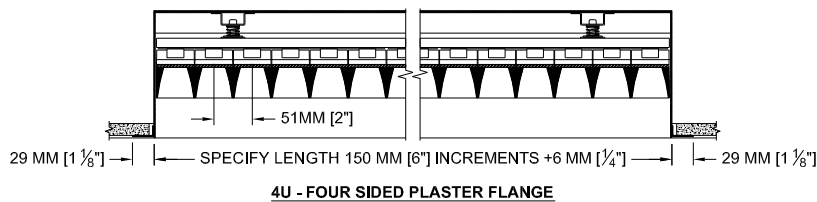

### LABELS

-  US, US tested to UL standards 1598, Damp location

**JOB:** \_\_\_\_\_

**SPECIFIER:** \_\_\_\_\_

**TYPE:** \_\_\_\_\_

**QUANTITY:** \_\_\_\_\_

**SIGNATURE:** \_\_\_\_\_

REFLECTED PLAN VIEW

## ORDERING INFORMATION

812-LED-PH	LENGTH	DRIVER	HOUSING / LOUVER	APERTURE LENS	ACCESSORIES
Plaster Housing 8 = 80 CRI 27 = 2700K 30 = 3000K 35 = 3500K	Specify exact length in increments of 6" (150 mm) Min. 2' required for integral driver	<b>UN3</b> =120v-277v, 0-10v Dim. 9W/ft 600lm/ft (nom.) <b>UN5</b> =120v-277v, 0-10v Dim. 12W/ft 700lm/ft (nom.) <b>122LT2</b> =120v, Lutron 2 wire 9W/ft 1100lm/ft (nom.) <b>122LT3</b> =120v, Lutron 3 wire 9W/ft 1100lm/ft (nom.) <b>123LT2</b> =120v, Lutron 2 wire 9W/ft 600lm/ft (nom.) <b>123LT3</b> =120v, Lutron 3 wire 9W/ft 600lm/ft (nom.) <b>125LT2</b> =120v, Lutron 2 wire 12W/ft 700lm/ft (nom.) <b>125LT3</b> =120v, Lutron 3 wire 12W/ft 700lm/ft (nom.)	<b>WHT</b> = White <b>BLK</b> =Black <b>PXX</b> = SLI Color <b>CST</b> = Custom	<b>79A</b> = Veiling Acrylic <b>81A</b> = Frosted Solite <b>82A</b> = Frosted Supertex <b>91A</b> = Solite <b>92A</b> = Supertex	<b>3U</b> = 3 Side Ultrim <b>4U</b> = 4 Side Ultrim