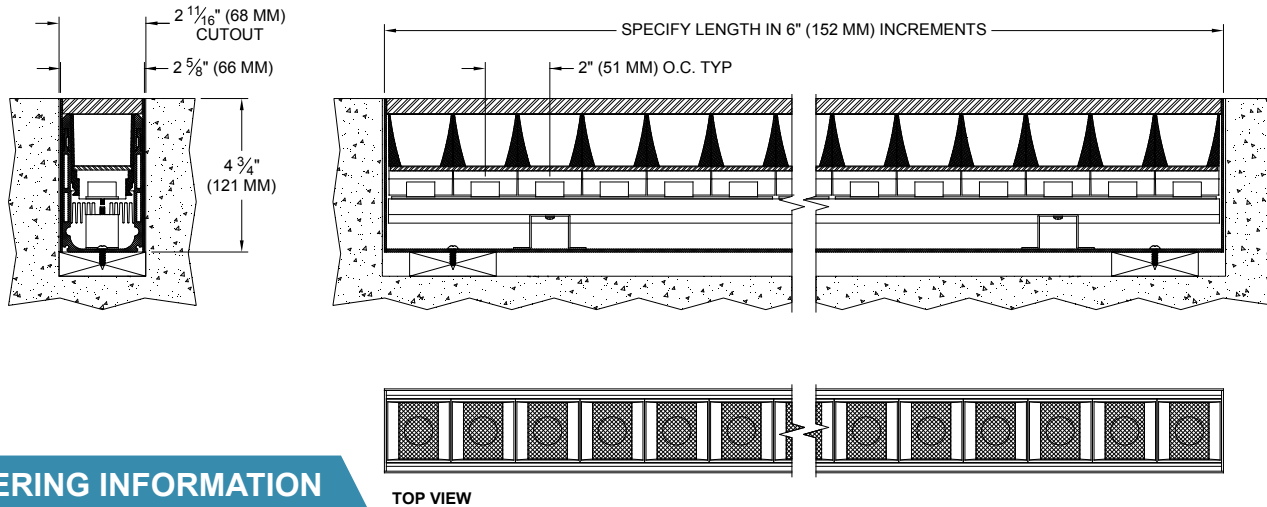

TRIM

- Parabolic louver baffle

FINISH

- Housing available in white as standard
- Louver available in black or white as standard
- Additional standard colors, RAL palette, custom finishes available

LABELS

-  , US tested to UL standards 1598, Damp location

JOB: _____

SPECIFIER: _____

TYPE: _____

QUANTITY: _____

SIGNATURE: _____

ORDERING INFORMATION

811DB-LED-IH	LENGTH	DRIVER	HOUSING / LOUVER	APERTURE LENS	WALKOVER LENS
In-Ground Housing 8 = 80 CRI 27 = 2700K 30 = 3000K 35 = 3500K	Specify exact length in increments of 6" (150 mm) Minimum 2' for integral driver	UN3 = 120v-277v, 0-10v Dim. 9W/ft 600lm/ft (nom.) UN5 = 120v-277v, 0-10v Dim. 12W/ft 700lm/ft (nom.) 122LT2 = 120v, Lutron 2 wire 9W/ft 1100lm/ft (nom.) 122LT3 = 120v, Lutron 3 wire 9W/ft 1100lm/ft (nom.) 123LT2 = 120v, Lutron 2 wire 9W/ft 600lm/ft (nom.) 123LT3 = 120v, Lutron 3 wire 9W/ft 600lm/ft (nom.) 125LT2 = 120v, Lutron 2 wire 12W/ft 700lm/ft (nom.) 125LT3 = 120v, Lutron 3 wire 12W/ft 700lm/ft (nom.)	WHT = White BLK = Black PXX = SLI Color CST = Custom	P14 = White BLK = Black PXX = SLI Color CST = Custom	CP84 = Res Clear CP87 = Comm Clear SP84 = Res Frosted SP87 = Comm Frosted