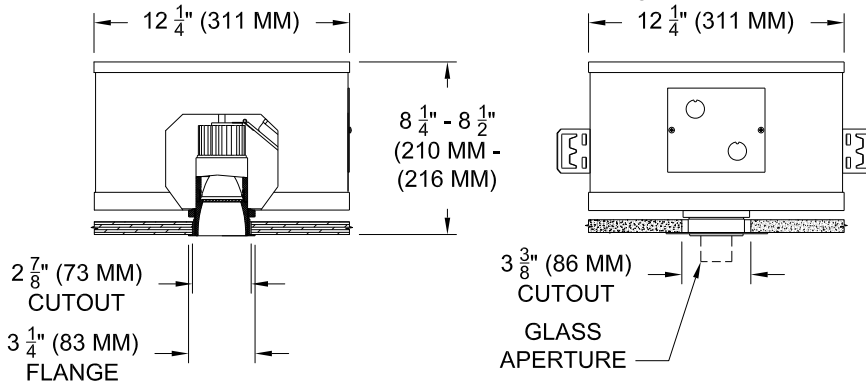

4500-LEDX-AUH

Single lamp, solid state light engine, recessed 2" (50mm) aperture down light. Flood aperture with low brightness parabolic reflector or glass aperture with decorative glass cylinder. General downlighting in medium ceiling heights typically found in residential, commercial and retail applications. Suitable for new construction.

SPECIFICATIONS

HOUSING

- Precision die-formed heavy gauge aluminum with machined adjustable ceiling collar
- ≈ Airtight construction suitable for direct contact with insulation

MOUNTING

- Recessed in architectural ceiling

ELECTRICAL

- Integral electronic driver with internal short circuit protection
- 120v-277v primary, compatible with 0-10v dimmers. Also available for 120v phase control or Lutron

LAMP

- Xicato LED supplied with fixture
- Available in 2700 thru 4000K color temperature and 80 or 98 CRI

SOCKET

- Precision CNC machined lampholder assembly
- **Usocket™** allows easy field replacement of light engine

LENS

- Interchangeable reflector provides multiple beam patterns
- Optional borosilicate lenses available for aperture

TRIM

- Spun anodized aluminum reflector cone or decorative glass cylinder.

FINISH

- Aperture trim available in numerous colors
- Additional colors and RAL palette available
- Consult factory for custom finishes

LABELS

- , US tested to UL standards 1598, Wet or Damp location, IC/Airtight