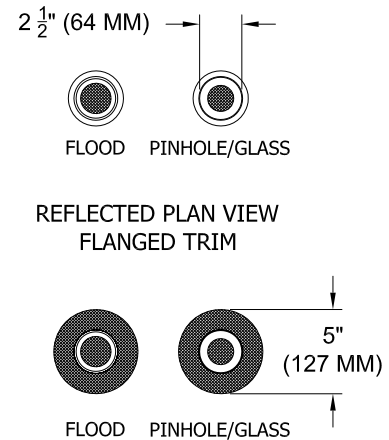

4500-LEDX-AUH

Single lamp, solid state light engine, recessed 2" (50mm) aperture down light. Flood aperture with low brightness parabolic reflector or glass aperture with decorative glass cylinder. General downlighting in medium ceiling heights typically found in residential, commercial and retail applications. Suitable for new construction.

SPECIFICATIONS

HOUSING

- Precision die-formed heavy gauge aluminum with machined adjustable ceiling collar
- ≈ Airtight construction suitable for direct contact with insulation

MOUNTING

- Recessed in architectural ceiling

ELECTRICAL

- Integral electronic driver with internal short circuit protection
- 120v-277v primary, compatible with 0-10v dimmers. Also available for 120v phase control or Lutron

LAMP

- Xicato LED supplied with fixture
- Available in 2700 thru 4000K color temperature and 80 or 98 CRI

SOCKET

- Precision CNC machined lampholder assembly
- **Usocket™** allows easy field replacement of light engine

LENS

- Interchangeable reflector provides multiple beam patterns
- Optional borosilicate lenses available for aperture

TRIM

- Spun anodized aluminum reflector cone or decorative glass cylinder.

FINISH

- Aperture trim available in numerous colors
- Additional colors and RAL palette available
- Consult factory for custom finishes

LABELS

- , US tested to UL standards 1598, Wet or Damp location, IC/Airtight