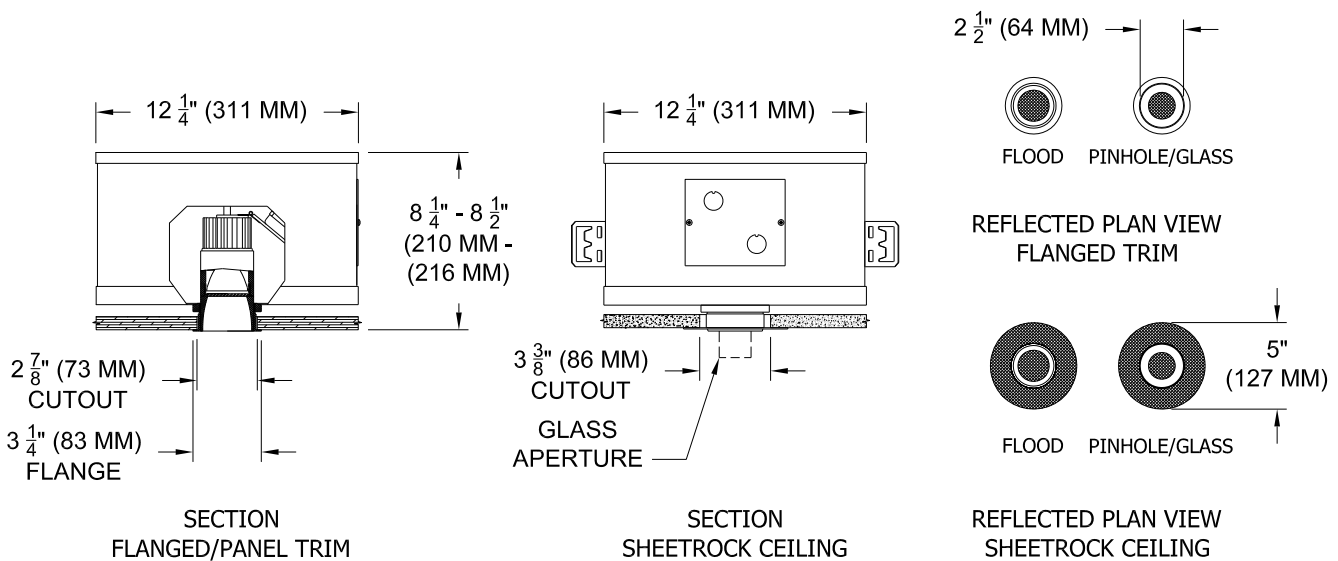

TYPE: _____

JOB: _____

SPECIFIER: _____

SPECIFICATIONS

HOUSING - Precision die-formed heavy gauge aluminum with machined adjustable ceiling collar. Airtight construction suitable for direct contact with insulation.

MOUNTING - Recessed in architectural ceiling.

ELECTRICAL - Integral electronic driver with internal short circuit protection. 120-277v primary, 0-10v dimmable driver available.

LAMP - BridgeLux LED supplied with fixture. See performance information for available Color temperature and CRI.

LABELS - CSA-C,US, Damp location, Wet with ST trim, ASTM E283 Airtight, Suitable for direct contact with thermal insulation. AUHC for use in Chicago plenum.

SOCKET - Precision CNC machined lampholder assembly. Usocket™ allows easy field replacement of light engine.

LENS - Interchangeable reflector provides multiple beam patterns. Optional borosilicate lenses available for aperture.

TRIM - Spun anodized aluminum reflector cone or decorative glass cylinder.

FINISH - Black powder paint housing. Aperture trim in clear and gold alzak, black or white. Additional colors and RAL palette available. Consult factory for custom finishes.

APPLICATIONS

General downlighting in low to medium ceiling heights typically found in residential, commercial and retail applications. Suitable for new construction.

ORDERING INFORMATION

HOUSING	TRIM	APERTURE	DRIVER	BEAMSPREAD	TRIM FINISH	APERTURE LENS
4500-LEDB ___-AUH						
Airtight Universal Housing AUHC = Chicago Plenum 8 = 80CRI 27 = 2700K 9 = 97CRI 30 = 3000K 35 = 3500K 40 = 4000K	FT = Flanged Trim PT = Panel Trim ST = Shower Trim ZT = Zero Trim	FA = Flood GA = Glass	123 = 120v-277v HU 125 = 120v-277v HE	15 = 15 Degrees 24 = 24 Degrees 38 = 38 Degrees	CAA = Clear (FA) GAA = Gold (FA) P14 = White BLK = Black PXX = SLI Color CST = Custom	Blank = None 91A = Solite 92A = Supertex 93A = Frosted 95A = Full Prismatic

[CLICK HERE](http://www.specialtylightingindustries.com) for LED and driver performance information including wattage and lumen output or go to www.specialtylightingindustries.com.

SPECIALTY LIGHTING INDUSTRIES, INC.

NOTE: These specifications subject to change without notice.

www.specialtylightingindustries.com

1306 DORIS AVENUE, OCEAN, NJ 07712 USA 800.462.7812 732.517.0800 FAX 732.517.0971 ©11/14