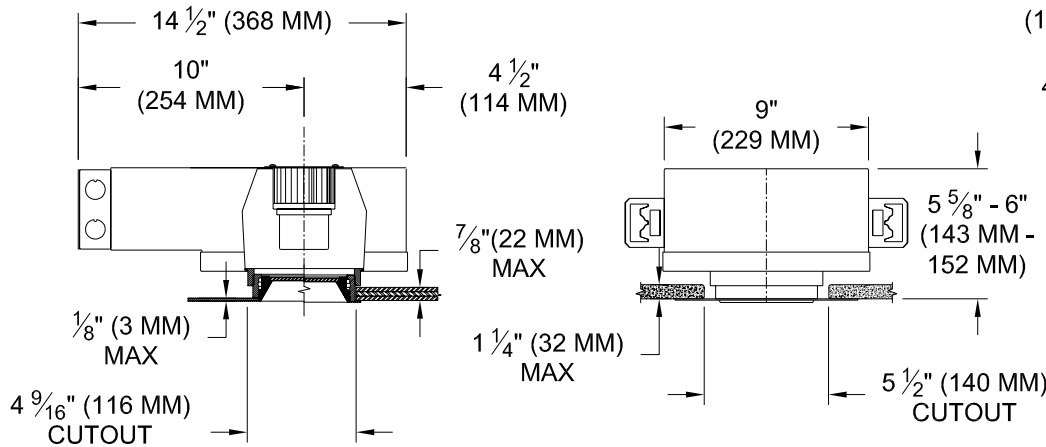

Single lamp, solid state light engine, recessed downlight, nominal 4" (100mm) diameter trim with 3" (75mm) aperture and optional glass diffuser. Downlighting in medium to high ceiling heights typically found in residential, commercial and retail applications. Suitable for new construction.

JOB: _____

SPECIFIER: _____

TYPE: _____

QUANTITY: _____

SIGNATURE: _____

REFLECTED PLAN VIEW
FLANGED/PANEL TRIM

ORDERING INFORMATION

4016-LEDZ-UH	TRIM	SOURCE / DRIVER	BEAMSPREAD	TRIM FINISH	APERTURE LENS
		/			
Universal Housing 9 = 90+CRI 27 = 2700K 30 = 3000K 35 = 3500K 40 = 4000K	FT=Flanged Trim PT=Panel Trim** ST=Shower Trim* ZT=Zero Trim **WXX Only *Aperture lens required	CZ14=120-277v, 14W 1100lm CZ20=120-277v, 20W 1650lm CZ28=120-277v, 28W 2200lm S1 =0-10V dimming, 1%, 120-277v T1 =TRIAC/ELV 2-wire, 3% 120v (Lead/Trail Edge) E1 =EldoLED 0-10V Logarithmic Dim, 0.1%, 120-277v E2 =EldoLED DALI, 0.1%, 120-277v E3 =EldoLED 0-10V Linear Dim, 0.1%, 120-277v L2 =Ltrn Hi-lume 1% 2-wr LED driver (120v fwd phase) L3 =Lutron Hi-lume 1% 3-wire/EcoSystem, 120-277v LTB =Lutron Hi-lume 1% EcoSys LED driver, 1%, 120-277v, Soft-on, Fade-to-Black	15 = 15 Degrees 24 = 24 Degrees 38 = 38 Degrees 60 = 60 Degrees	P14 = White BLK=Black PXX = SLI Color WXX = Wood XXXX = RAL # CST = Custom	Blank= None 90A = Clear 91A = Solite 92A = Supertex 93A = Frosted