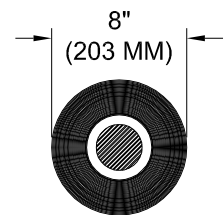

Single lamp, solid state light engine, recessed downlight, nominal 4" (100mm) diameter trim with 3" (75mm) aperture and optional glass diffuser. Downlighting in medium to high ceiling heights typically found in residential, commercial and retail applications. Suitable for new construction.

JOB: _____

SPECIFIER: _____

TYPE: _____

QUANTITY: _____

SIGNATURE: _____

REFLECTED PLAN VIEW
FLANGED/PANEL TRIM

ORDERING INFORMATION

4016-LEDZ-UH	TRIM	SOURCE / DRIVER	BEAMSPREAD	TRIM FINISH	APERTURE LENS
		/			
Universal Housing 9 = 90+CRI 27 = 2700K 30 = 3000K 35 = 3500K 40 = 4000K	FT=Flanged Trim PT=Panel Trim** ST=Shower Trim* ZT=Zero Trim **WXX Only *Aperture lens required	CZ14=120-277v, 14W 1100lm CZ20=120-277v, 20W 1650lm CZ28=120-277v, 28W 2200lm S1 =0-10V dimming, 1%, 120-277v T1 =TRIAC/ELV 2-wire, 3% 120v (Lead/Trail Edge) E1 =EldoLED 0-10V Logarithmic Dim, 0.1%, 120-277v E2 =EldoLED DALI, 0.1%, 120-277v E3 =EldoLED 0-10V Linear Dim, 0.1%, 120-277v L2 =Ltrn Hi-lume 1% 2-wr LED driver (120v fwd phase) L3 =Lutron Hi-lume 1% 3-wire/EcoSystem, 120-277v LTB =Lutron Hi-lume 1% EcoSys LED driver, 1%, 120-277v, Soft-on, Fade-to-Black	15 = 15 Degrees 24 = 24 Degrees 38 = 38 Degrees 60 = 60 Degrees	P14 = White BLK=Black PXX = SLI Color WXX = Wood XXXX = RAL # CST = Custom	Blank= None 90A = Clear 91A = Solite 92A = Supertex 93A = Frosted