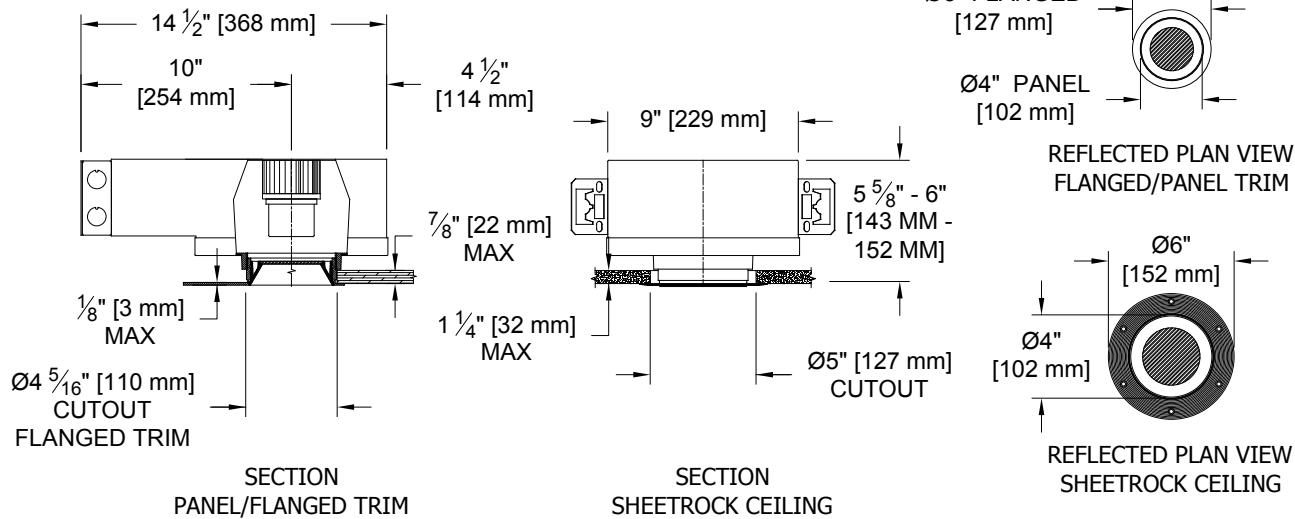

LABELS

-  , US tested to UL standards 1598, Damp location, Wet with ST trim

JOB: _____

SPECIFIER: _____

TYPE: _____

QUANTITY: _____

SIGNATURE: _____

ORDERING INFORMATION

Hanger bars sold separately

4016-LED-AD-UH	TRIM	SOURCE / DRIVER	BEAMSPREAD	TRIM FINISH	APERTURE LENS
		AD14 /			
Universal Housing Ambient Dimming LED *CCT Max 3000K-1900K	FT =Flanged Trim PT =Panel Trim** ST =Shower Trim* ZT =Zero Trim **WXX Only *Aperture lens required	AD14 = 350ma, 14.5W, 1000lm C1 =0-10V dimming, 1%, 120-277v C2 =TRIAC/ELV 2-wire, 1% 120v (Lead/Trail Edge) E1 =EldoLED 0-10V Logarithmic Dim, 0.1%, 120-277v E2 =EldoLED DALI, 0.1%, 120-277v E3 =EldoLED 0-10V Linear Dim, 0.1%, 120-277v L2 =Lutron Hi-lume 1% 2-wr LED driver (120v forward phase) LTB =Lutron Hi-lume 1% EcoSys LED driver, 1%, 120-277v, Soft-on, Fade-to-Black	15 = 15 Degrees 24 = 24 Degrees 38 = 38 Degrees 60 = 60 Degrees	P14 = White BLK =Black PXX = SLI Color WXX = Wood XXXX = RAL # CST = Custom	Blank = None 90A = Clear 91A = Solite 92A = Supertex 93A = Frosted