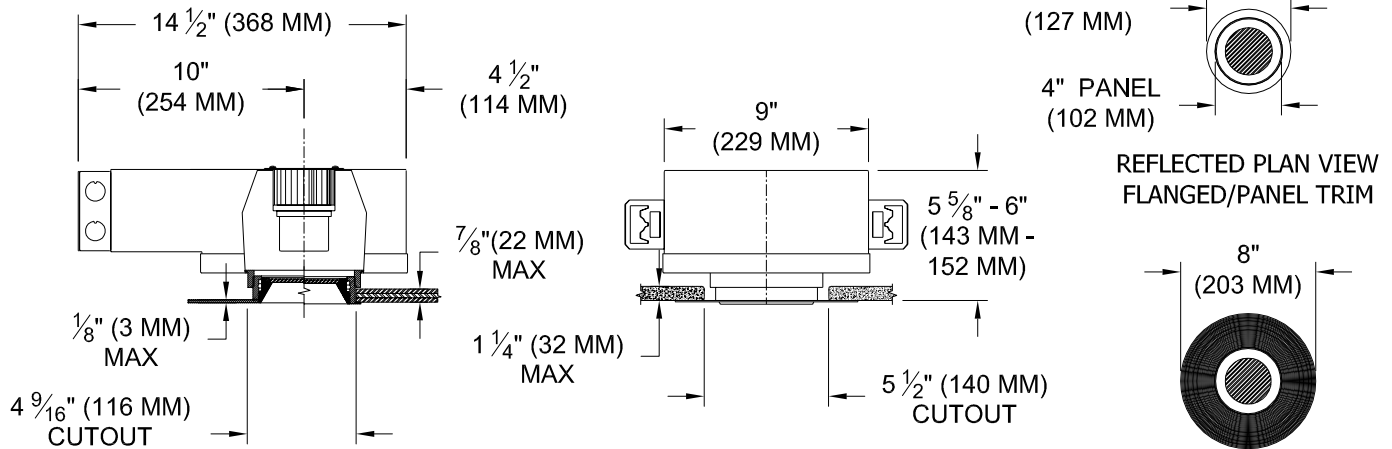

ORDERING INFORMATION

4016-LED-AD-UH	TRIM	SOURCE / DRIVER	BEAMSPREAD	TRIM FINISH	APERTURE LENS
		AD14 /			
Universal Housing Ambient Dimming LED *CCT Max 3000K-1900K	FT=Flanged Trim PT=Panel Trim** ST=Shower Trim* ZT=Zero Trim **WXX Only *Aperture lens required	AD14=350ma, 14.5W, 1000lm S1 =0-10V dimming, 1%, 120-277v T1 =TRIAC/ELV 2-wire, 3% 120v (Lead/Trail Edge) E1 =EldoLED 0-10V Logarithmic Dim, 0.1%, 120-277v E2 =EldoLED DALI, 0.1%, 120-277v E3 =EldoLED 0-10V Linear Dim, 0.1%, 120-277v L2 =Ltrn Hi-lume 1% 2-wr LED driver (120v fwrd phase) L3 =Lutron Hi-lume 1% 3-wire/EcoSystem, 120-277v LTB =Lutron Hi-lume 1% EcoSys LED driver, 1%, 120-277v, Soft-on, Fade-to-Black	15 = 15 Degrees 24 = 24 Degrees 38 = 38 Degrees 60 = 60 Degrees	P14 = White BLK=Black PXX = SLI Color WXX = Wood XXXX = RAL # CST = Custom	Blank= None 90A = Clear 91A = Solite 92A = Supertex 93A = Frosted