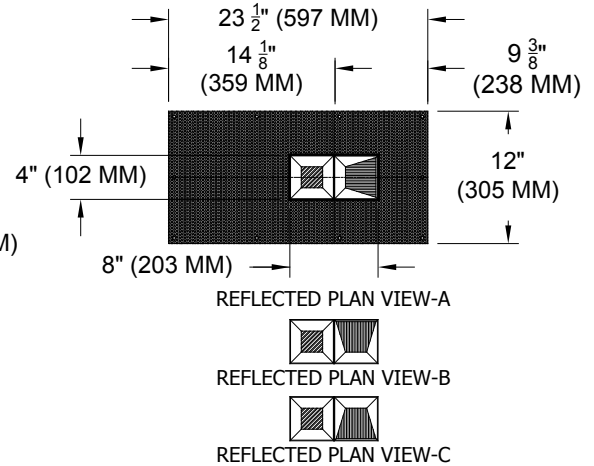

Dual lamp, solid state light engine, recessed combination wallwasher and downlight with 4"x 8" (100mm x 200mm) rectilinear 2 cell aperture and flangeless trim. Wallwash and downlighting in low to medium ceiling heights typically found in residential, commercial and retail applications. Suitable for new or existing construction in sheetrock ceiling.

JOB: _____

SPECIFIER: _____

TYPE: _____

QUANTITY: _____

SIGNATURE: _____

LIMITED ADJUSTABILITY

ORDERING INFORMATION

1240AW-2LEDZ-PH	CRI / COLOR TEMP	TRIM	SOURCE / DRIVER	TRIM FINISH	DOWN / WW APERTURE LENS
		ZT	/		/ 82A
AWA = Side WW AWB = Right WW AWC = Left WW	Plaster Housing 9 = 90+CRI 27 = 2700K 30 = 3000K 35 = 3500K 40 = 4000K	ZT=Zero Trim	CZ14 =120-277v, 14W 1100lm CZ20 =120-277v, 20W 1650lm CZ28 =120-277v, 28W 2200lm S1 =0-10V dimming, 1%, 120-277v T1 =TRIAC/ELV 2-wire, 3% 120v (Lead/Trail Edge) E1 =EldoLED 0-10V Logarithmic Dim, 0.1%, 120-277v E2 =EldoLED DALI, 0.1%, 120-277v E3 =EldoLED 0-10V Linear Dim, 0.1%, 120-277v L2 =Ltrn Hi-lume 1% 2-wr LED driver (120v fwd phase) L3 =Lutron Hi-lume 1% 3-wire/EcoSystem, 120-277v LTB =Lutron Hi-lume 1% EcoSys LED driver, 1%, 120-277v, Soft-on, Fade-to-Black	P14 = White BLK =Black PXX = SLI Color WXX = Wood XXXX = RAL # CST = Custom	82A = Frosted Supertex 91A = Solite 92A = Supertex 93A = Frosted 95A = Full Prismatic