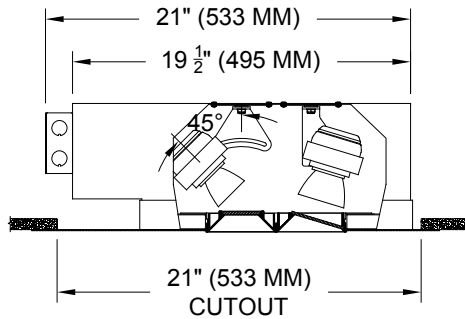

JOB: _____

SPECIFIER: _____

TYPE: _____

QUANTITY: _____

SIGNATURE: _____

LIMITED ADJUSTABILITY

ORDERING INFORMATION

1240AW-2LEDZ-PH	CRI / COLOR TEMP	TRIM	SOURCE / DRIVER	TRIM FINISH	DOWN / WW APERTURE LENS
		ZT	/		/ 82A
AWA = Side WW AWB = Right WW AWC = Left WW	Plaster Housing 9 = 90+CRI 27 = 2700K 30 = 3000K 35 = 3500K 40 = 4000K	ZT=Zero Trim	CZ14 =120-277v, 14W 1100lm CZ20 =120-277v, 20W 1650lm CZ28 =120-277v, 28W 2200lm S1 =0-10V dimming, 1%, 120-277v T1 =TRIAC/ELV 2-wire, 3% 120v (Lead/Trail Edge) E1 =EldoLED 0-10V Logarithmic Dim, 0.1%, 120-277v E2 =EldoLED DALI, 0.1%, 120-277v E3 =EldoLED 0-10V Linear Dim, 0.1%, 120-277v L2 =Ltrn Hi-lume 1% 2-wr LED driver (120v fwd phase) L3 =Lutron Hi-lume 1% 3-wire/EcoSystem, 120-277v LTB =Lutron Hi-lume 1% EcoSys LED driver, 1%, 120-277v, Soft-on, Fade-to-Black	P14 = White BLK =Black PXX = SLI Color WXX = Wood XXXX = RAL # CST = Custom	82A = Frosted Supertex 91A = Solite 92A = Supertex 93A = Frosted 95A = Full Prismatic