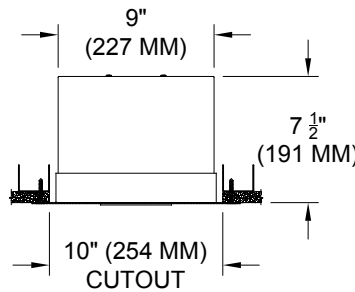

JOB: _____

SPECIFIER: _____

TYPE: _____

QUANTITY: _____

SIGNATURE: _____

LIMITED ADJUSTABILITY

ORDERING INFORMATION

1240AW-2LEDZ-PH	CRI / COLOR TEMP	TRIM	SOURCE / DRIVER	TRIM FINISH	DOWN / WW APERTURE LENS
		ZT	/		/ 82A
AWA = Side WW AWB = Right WW AWC = Left WW	Plaster Housing 9 = 90+CRI 27 = 2700K 30 = 3000K 35 = 3500K 40 = 4000K	ZT=Zero Trim	CZ14 =120-277v, 14W 1100lm CZ20 =120-277v, 20W 1650lm CZ28 =120-277v, 28W 2200lm S1 =0-10V dimming, 1%, 120-277v T1 =TRIAC/ELV 2-wire, 3% 120v (Lead/Trail Edge) E1 =EldoLED 0-10V Logarithmic Dim, 0.1%, 120-277v E2 =EldoLED DALI, 0.1%, 120-277v E3 =EldoLED 0-10V Linear Dim, 0.1%, 120-277v L2 =Ltrn Hi-lume 1% 2-wr LED driver (120v fwd phase) L3 =Lutron Hi-lume 1% 3-wire/EcoSystem, 120-277v LTB =Lutron Hi-lume 1% EcoSys LED driver, 1%, 120-277v, Soft-on, Fade-to-Black	P14 = White BLK =Black PXX = SLI Color WXX = Wood XXXX = RAL # CST = Custom	82A = Frosted Supertex 91A = Solite 92A = Supertex 93A = Frosted 95A = Full Prismatic