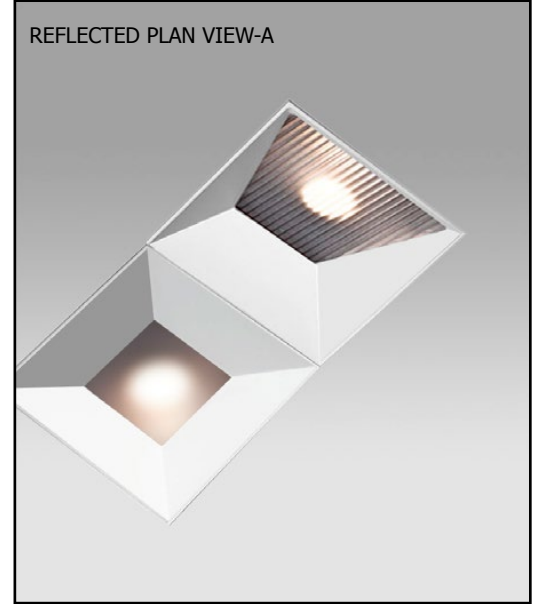

Dual lamp, solid state light engine, recessed combination wallwasher and downlight with 4"x 8" (100mm x 200mm) rectilinear 2 cell aperture and flangeless trim. Wallwash and downlighting in low to medium ceiling heights typically found in residential, commercial and retail applications. Suitable for new or existing construction in sheetrock ceiling.

SPECIFICATIONS

HOUSING

- Precision die-formed heavy gauge aluminum

MOUNTING

- Install from below in sheetrock ceiling

ELECTRICAL

- Integral dimmable electronic driver with internal short circuit protection

LAMP

- (2) Citizen LEDs supplied with fixture
- Available in 2700 thru 4000K color temperature and 90+ CRI

SOCKET

- Precision aluminum yoke with CNC machined lampholder assembly

LENS

- Frosted Supertex borosilicate spread lens, hinged for relamping

TRIM

- Flangeless, two piece die-cast aluminum pyramidal shield

FINISH

- Black powder paint housing
- Aperture trim available in black and white as standard

LABELS

- , US tested to UL standards 1598, Damp location

JOB: _____

SPECIFIER: _____

TYPE: _____

QUANTITY: _____

SIGNATURE: _____

LIMITED ADJUSTABILITY