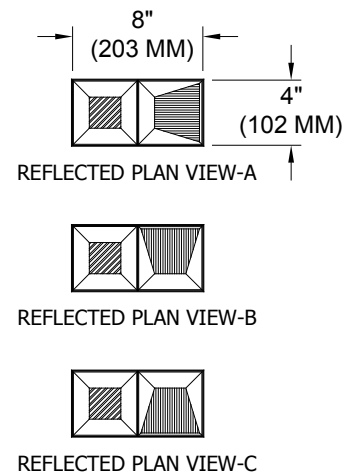

Dual lamp, solid state light engine, recessed combination wallwasher and downlight with 4"x 8" (100mm x 200mm) rectilinear 2 cell aperture and flangeless trim. Wallwash and downlighting in low to medium ceiling heights typically found in residential, commercial and retail applications. Suitable for new construction.

LABELS

-  , US tested to UL standards 1598, Damp location, IC/Airtight

JOB: _____

SPECIFIER: _____

TYPE: _____

QUANTITY: _____

SIGNATURE: _____

ORDERING INFORMATION

1240AW-2LEDZ-AUH	CRI / COLOR TEMP	TRIM	DRIVER	TRIM FINISH	DOWN / WW APERTURE LENS
					/ 82A
AWA = Side WW AWB = Right WW AWC = Left WW	Airtight Universal Housing 9 = 90+CRI 27 = 2700K 30 = 3000K 35 = 3500K 40 = 4000K	ZT =Zero Trim PT =Panel Trim** **WXX only	CZ14 =120-277v, 14W 1100lm CZ20 =120-277v, 20W 1650lm CZ28 =120-277v, 28W 2200lm *Add ELDO for EldoLED 0-10v Dimming *Add DM2 for 2 wire dimming *Add LT2, LT3, LT5 for Lutron 2 wire, Lutron 3 wire, Lutron 5 wire dimming. LTB for Lutron Fade-to-Black	P14 = White BLK =Black PXX = SLI Color WXX = Wood XXXX = RAL # CST = Custom	82A = Frosted Supertex 91A = Solite 92A = Supertex 93A = Frosted 95A = Full Prismatic