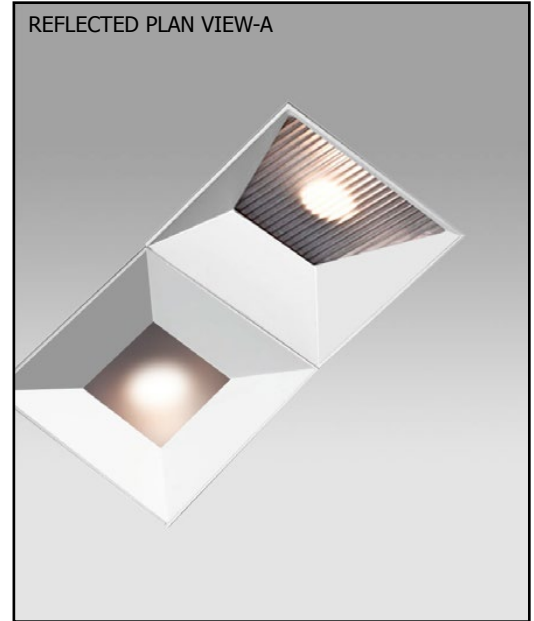

Dual lamp, solid state light engine, recessed combination wallwasher and downlight with 4"x 8" (100mm x 200mm) rectilinear 2 cell aperture and flangeless trim. Wallwash and downlighting in low to medium ceiling heights typically found in residential, commercial and retail applications. Suitable for new construction.

SPECIFICATIONS

HOUSING

- Precision die-formed heavy gauge aluminum with extruded ceiling collar
- ≈ Airtight construction suitable for direct contact with insulation

MOUNTING

- Recessed in architectural ceiling

ELECTRICAL

- Integral dimmable electronic driver with internal short circuit protection
- 120v-277v primary, compatible with 0-10v dimmers / Available for 120 phase control and Lutron

LAMP

- (2) Citizen LEDs supplied with fixture
- Available in 2700 thru 4000K color temperature and 90+ CRI

SOCKET

- Precision aluminum yoke with CNC machined lampholder assembly
- **Usocket™** allows easy field replacement of light engine

LENS

- Frosted Supertex borosilicate spread lens, hinged for relamping

TRIM

- Flangeless, two piece die-cast aluminum pyramidal shield

FINISH

- Black powder paint housing
- Aperture trim available in black and white as standard
- Solid wood, additional colors, RAL palette, custom finishes available

LABELS

- , US tested to UL standards 1598, Damp location, IC/Airtight

JOB: _____

SPECIFIER: _____

TYPE: _____

QUANTITY: _____

SIGNATURE: _____