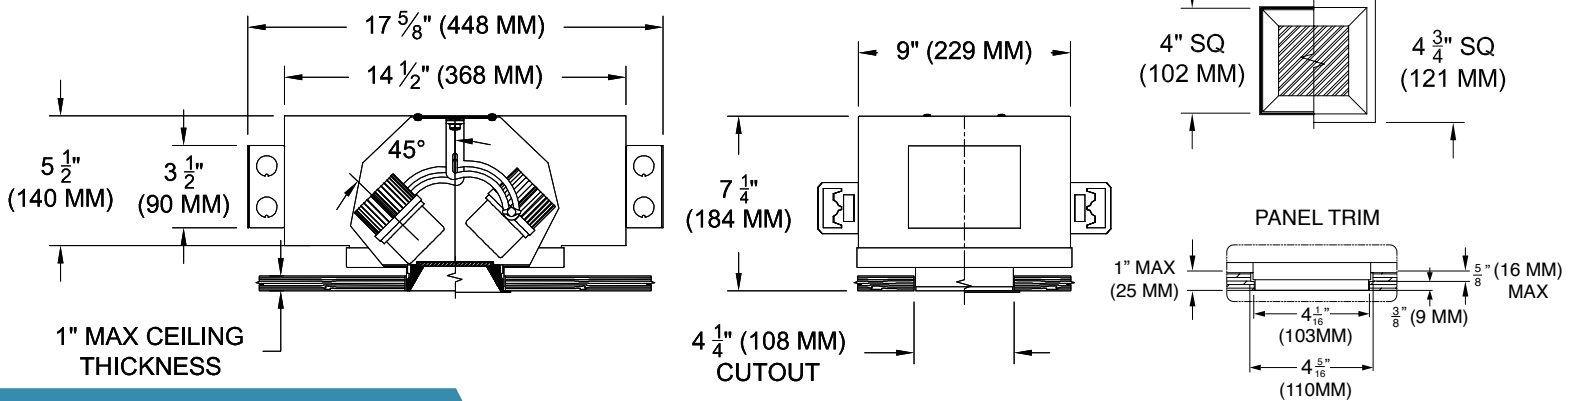

## ORDERING INFORMATION

1017M-2LEDZ-UH	TRIM	DRIVER	BEAMSPREAD	TRIM FINISH	APERTURE LENS
		CZ14			
Universal Housing <b>9</b> = 90+CRI <b>27</b> = 2700K <b>30</b> = 3000K <b>35</b> = 3500K <b>40</b> = 4000K	<b>FT</b> =Flanged Trim <b>PT</b> =Panel Trim** <b>ST</b> =Shower Trim* <b>ZT</b> =Zero Trim **WXX only *Aperture lens required	<b>CZ14</b> =120-277v, 14W 1100lm *Add <b>ELDO</b> for EldoLED 0-10v Dimming *Add <b>DM2</b> for 2 wire dimming *Add <b>LT2, LT3, LT5</b> for Lutron 2 wr, Lutron 3 wr, Lutron 5 wr dimming	<b>15</b> = 15 Degrees <b>24</b> = 24 Degrees <b>38</b> = 38 Degrees <b>60</b> = 60 Degrees	<b>P14</b> = White <b>BLK</b> =Black <b>PXX</b> = SLI Color <b>WXX</b> = Wood <b>XXXX</b> = RAL # <b>CST</b> = Custom	<b>Blank</b> = None <b>90A</b> = Clear <b>91A</b> = Solite <b>92A</b> = Supertex <b>93A</b> = Frosted