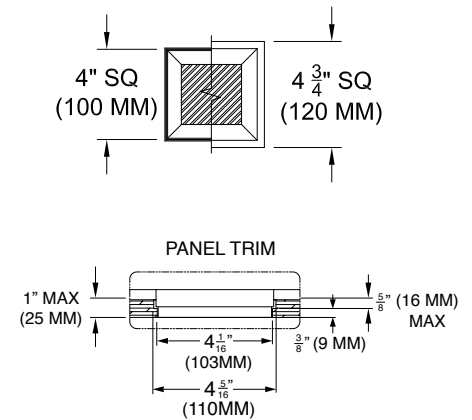

Single lamp, solid state light engine, recessed accent light with nominal 3" (75mm) square aperture and optional glass diffuser. Accent and downlighting in medium to high ceiling heights typically found in residential, commercial and retail applications.

SPECIFICATIONS

HOUSING

- Precision die-formed heavy gauge aluminum

MOUNTING

- Recessed in architectural ceiling

ELECTRICAL

- Integral dimmable electronic driver with internal short circuit protection

LAMP

- Citizen LED supplied with fixture

SOCKET

- Precision aluminum yoke with CNC machined lampholder assembly

LENS

- Interchangeable reflector provides multiple beam patterns
- Optional borosilicate lenses available for aperture

TRIM

- Flanged or flangeless, one piece die-cast aluminum pyramidal shield
- ST is flanged trim fully sealed and gasketed. Aperture lens required

FINISH

- Black powder paint housing
- Aperture trim available in black and white as standard
- Solid wood, additional colors, RAL palette, custom finishes available

LABELS

- US, US tested to UL standards 1598, Damp location, Wet with ST trim

JOB: _____
SPECIFIER: _____
TYPE: _____
QUANTITY: _____
SIGNATURE: _____