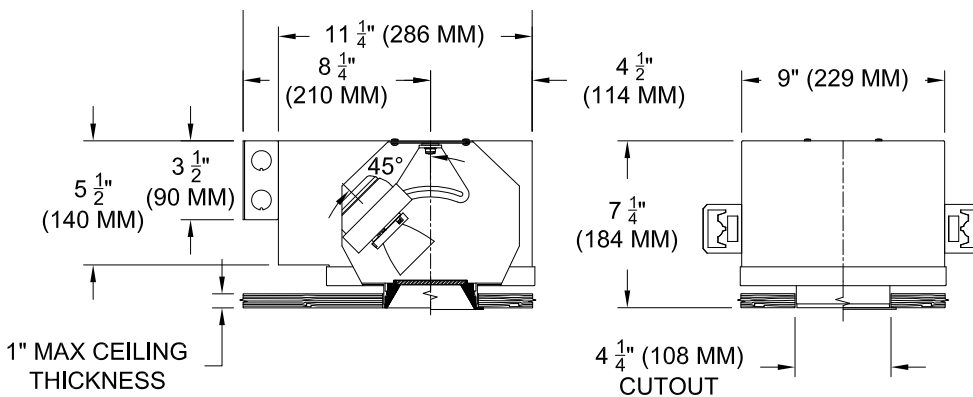

Single lamp, solid state light engine, recessed accent light with nominal 3" (75mm) square aperture and optional glass diffuser. Accent and downlighting in medium to high ceiling heights typically found in residential, commercial and retail applications.

SPECIFICATIONS

HOUSING

- Precision die-formed heavy gauge aluminum

MOUNTING

- Recessed in architectural ceiling

ELECTRICAL

- Integral dimmable electronic driver with internal short circuit protection

LAMP

- Citizen LED supplied with fixture

SOCKET

- Precision aluminum yoke with CNC machined lampholder assembly

LENS

- Interchangeable reflector provides multiple beam patterns
- Optional borosilicate lenses available for aperture

TRIM

- Flanged or flangeless, one piece die-cast aluminum pyramidal shield
- ST is flanged trim fully sealed and gasketed. Aperture lens required

FINISH

- Black powder paint housing
- Aperture trim available in black and white as standard
- Solid wood, additional colors, RAL palette, custom finishes available

LABELS

- US, US tested to UL standards 1598, Damp location, Wet with ST trim

JOB: _____
SPECIFIER: _____
TYPE: _____
QUANTITY: _____
SIGNATURE: _____