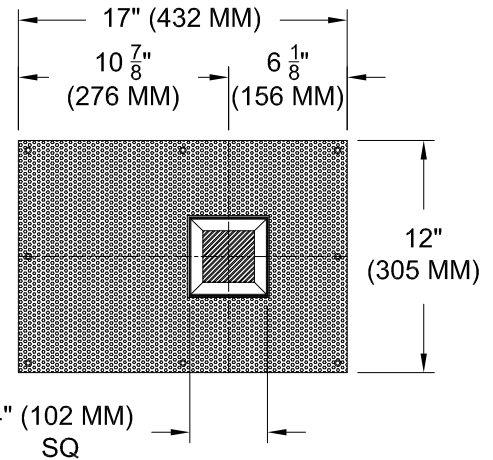

Single lamp, solid state light engine, recessed accent light with nominal 4" (100mm) diameter trim with 3" (75mm) square aperture and optional glass diffuser. Accent and downlighting in medium to high ceiling heights typically found in residential, commercial and retail applications. Suitable for new or existing construction in sheetrock ceilings.

LABELS

-  , US tested to UL standards 1598, Damp location, Wet with ST trim

JOB: _____

SPECIFIER: _____

TYPE: _____

QUANTITY: _____

SIGNATURE: _____

ORDERING INFORMATION

1017-LEDZ-PH	TRIM	SOURCE / DRIVER	BEAMSPREAD	TRIM FINISH	APERTURE LENS
		/			
Plaster Housing 9 = 90+CRI 27 = 2700K 30 = 3000K 35 = 3500K 40 = 4000K	FT =Flanged Trim ST =Shower Trim* ZT =Zero Trim *Aperture lens required	CZ14 =120-277v, 14W 1100lm CZ20 =120-277v, 20W 1650lm CZ28 =120-277v, 28W 2200lm S1 =0-10V dimming, 1%, 120-277v T1 =TRIAC/ELV 2-wire, 3% 120v (Lead/Trail Edge) E1 =EldoLED 0-10V Logarithmic Dim, 0.1%, 120-277v E2 =EldoLED DALI, 0.1%, 120-277v E3 =EldoLED 0-10V Linear Dim, 0.1%, 120-277v L2 =Ltrn Hi-lume 1% 2-wr LED driver (120v fwd phase) L3 =Lutron Hi-lume 1% 3-wire/EcoSystem, 120-277v LTB =Lutron Hi-lume 1% EcoSys LED driver, 1%, 120-277v, Soft-on, Fade-to-Black	15 = 15 Degrees 24 = 24 Degrees 38 = 38 Degrees 60 = 60 Degrees	P14 = White BLK =Black PXX = SLI Color WXX = Wood XXXX = RAL # CST = Custom	Blank = None 90A = Clear 91A = Solite 92A = Supertex 93A = Frosted