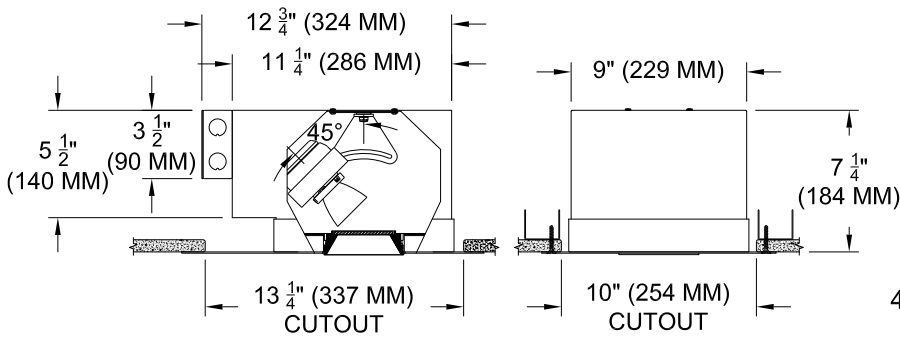

Single lamp, solid state light engine, recessed accent light with nominal 4" (100mm) diameter trim with 3" (75mm) square aperture and optional glass diffuser. Accent and downlighting in medium to high ceiling heights typically found in residential, commercial and retail applications. Suitable for new or existing construction in sheetrock ceilings.

LABELS

-  , US tested to UL standards 1598, Damp location, Wet with ST trim

JOB: _____

SPECIFIER: _____

TYPE: _____

QUANTITY: _____

SIGNATURE: _____

ORDERING INFORMATION

1017-LEDZ-PH	TRIM	SOURCE / DRIVER	BEAMSPREAD	TRIM FINISH	APERTURE LENS
		/			
Plaster Housing 9 = 90+CRI 27 = 2700K 30 = 3000K 35 = 3500K 40 = 4000K	FT =Flanged Trim ST =Shower Trim* ZT =Zero Trim *Aperture lens required	CZ14 =120-277v, 14W 1100lm CZ20 =120-277v, 20W 1650lm CZ28 =120-277v, 28W 2200lm S1 =0-10V dimming, 1%, 120-277v T1 =TRIAC/ELV 2-wire, 3% 120v (Lead/Trail Edge) E1 =EldoLED 0-10V Logarithmic Dim, 0.1%, 120-277v E2 =EldoLED DALI, 0.1%, 120-277v E3 =EldoLED 0-10V Linear Dim, 0.1%, 120-277v L2 =Ltrn Hi-lume 1% 2-wr LED driver (120v fwd phase) L3 =Lutron Hi-lume 1% 3-wire/EcoSystem, 120-277v LTB =Lutron Hi-lume 1% EcoSys LED driver, 1%, 120-277v, Soft-on, Fade-to-Black	15 = 15 Degrees 24 = 24 Degrees 38 = 38 Degrees 60 = 60 Degrees	P14 = White BLK =Black PXX = SLI Color WXX = Wood XXXX = RAL # CST = Custom	Blank = None 90A = Clear 91A = Solite 92A = Supertex 93A = Frosted