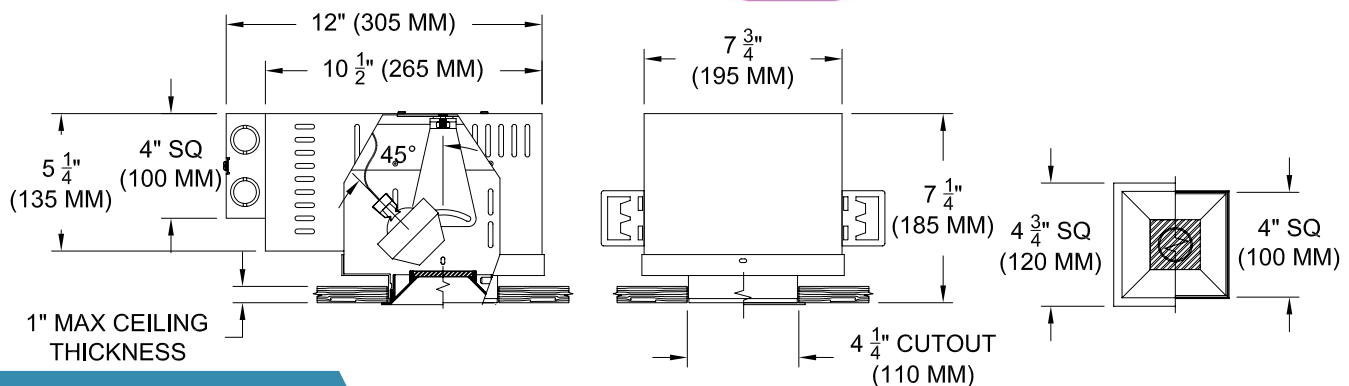

LABELS

-  , US tested to UL standards 1598, Damp location, Wet with ST trim,

ORDERING INFORMATION

MODEL	TRIM	TRANSFORMER	LENS HOLDER	LAMP LENS	FINISH	APERTURE LENS
1009-MR16-UH						
Universal Housing	FT =Flanged Trim PT =Panel Trim** ST =Shower Trim* ZT =Zero Trim **WXX Only *Aperture lens required	TX =Magnetic / 120v EX =Electronic / 220v EXS =Elect. SORAA* RX =Remote / 240v 277v *Standard 120v	CL =Conical FL =Flat IL =Indexed* *92L Only	90L = Clear-Standard 91L = Solite 92L = Supertex 93L = Frosted 97L = Black Hexcell 98L = UV	P14 = White BLK =Black PXX = SLI Color WXX = Wood XXXX = RAL # CST = Custom	Blank = None 91A = Solite 92A = Supertex 93A = Frosted 95A = Full Prismatic