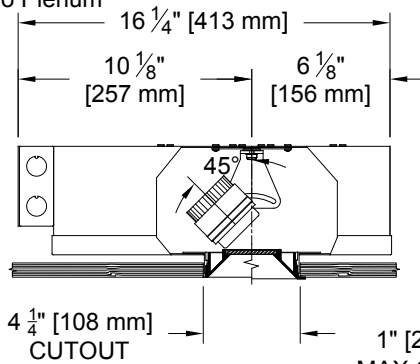

LABELS

-  , US tested to UL standards 1598, Damp location, Wet with ST trim, IC/Airtight, Chicago Plenum

ORDERING INFORMATION

1009-LEDZ-ASUH	TRIM	SOURCE / DRIVER	BEAMSPREAD	TRIM FINISH	APERTURE LENS	ACCESSORIES
		CZ14 /				
Airtight Shallow Universal Housing 9 = 90+CRI 27 = 2700K 30 = 3000K 35 = 3500K 40 = 4000K	FT =Flanged Trim PT =Panel Trim** ST =Shower Trim* ZT =Zero Trim **WXX Only *Aperture lens required	CZ14 =120-277v, 14W 1100lm S1 =0-10V dimming, 1%, 120-277v T1 =TRIAC/ELV 2-wire, 3% 120v (Lead/Trail Edge) E1 =EldoLED 0-10V Logarithmic Dim, 0.1%, 120-277v E2 =EldoLED DALI, 0.1%, 120-277v E3 =EldoLED 0-10V Linear Dim, 0.1%, 120-277v L2 =Ltrn Hi-lume 1% 2-wr LED driver (120v fwd phase) L3 =Lutron Hi-lume 1% 3-wire/EcoSystem, 120-277v LTB =Lutron Hi-lume 1% EcoSys LED driver, 1%, 120-277v, Soft-on, Fade-to-Black	15 = 15 Degrees 24 = 24 Degrees 36 = 36 Degrees	P14 = White BLK =Black PXX = SLI Color WXX = Wood XXXX = RAL # CST = Custom	Blank = None 90A = Clear 91A = Solite 92A = Supertex 93A = Frosted	CP =Chicago Plenum