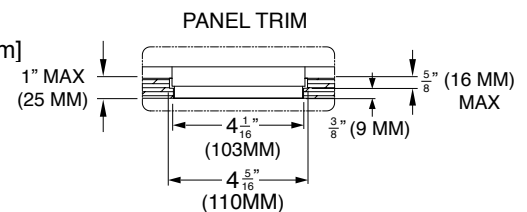

TRIM

- Flanged or flangeless, one piece die-cast aluminum pyramidal shield
- ST is flanged trim fully sealed and gasketed. Aperture lens required

FINISH

- Black powder paint housing
- Aperture trim available in black and white as standard
- Solid wood, additional colors, RAL palette, custom finishes available

LABELS

-  , US tested to UL standards 1598, Damp location, Wet with ST trim, IC/Airtight, Chicago Plenum

ORDERING INFORMATION

1009-LEDZ-ASUH	TRIM	SOURCE / DRIVER	BEAMSPREAD	TRIM FINISH	APERTURE LENS	ACCESSORIES
		CZ14 /				
Airtight Shallow Universal Housing 9 = 90+CRI 27 = 2700K 30 = 3000K 35 = 3500K 40 = 4000K	FT =Flanged Trim PT =Panel Trim** ST =Shower Trim* ZT =Zero Trim **WXX Only *Aperture lens required	CZ14 =120-277v, 14W 1100lm S1 =0-10V dimming, 1%, 120-277v T1 =TRIAC/ELV 2-wire, 3% 120v (Lead/Trail Edge) E1 =EldoLED 0-10V Logarithmic Dim, 0.1%, 120-277v E2 =EldoLED DALI, 0.1%, 120-277v E3 =EldoLED 0-10V Linear Dim, 0.1%, 120-277v L2 =Ltrn Hi-lume 1% 2-wr LED driver (120v fwd phase) L3 =Lutron Hi-lume 1% 3-wire/EcoSystem, 120-277v LTB =Lutron Hi-lume 1% EcoSys LED driver, 1%, 120-277v, Soft-on, Fade-to-Black	15 = 15 Degrees 24 = 24 Degrees 36 = 36 Degrees	P14 = White BLK =Black PXX = SLI Color WXX = Wood XXXX = RAL # CST = Custom	Blank = None 90A = Clear 91A = Solite 92A = Supertex 93A = Frosted	CP =Chicago Plenum