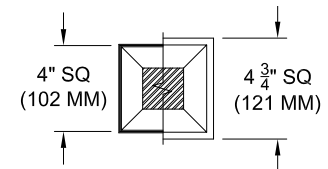

LABELS

-  , US tested to UL standards 1598, Damp location, Wet with ST trim, IC/Airtight, Chicago Plenum

ORDERING INFORMATION

1009-LEDZ-ASUH	TRIM	SOURCE / DRIVER	BEAMSPREAD	TRIM FINISH	APERTURE LENS	ACCESSORIES
		CZ14 /				
Airtight Shallow Universal Housing 9 = 90+CRI 27 = 2700K 30 = 3000K 35 = 3500K 40 = 4000K	FT =Flanged Trim PT =Panel Trim** ST =Shower Trim* ZT =Zero Trim **WXX Only *Aperture lens required	CZ14 =120-277v, 14W 1100lm S1 =0-10V dimming, 1%, 120-277v T1 =TRIAC/ELV 2-wire, 3% 120v (Lead/Trail Edge) E1 =EldoLED 0-10V Logarithmic Dim, 0.1%, 120-277v E2 =EldoLED DALI, 0.1%, 120-277v E3 =EldoLED 0-10V Linear Dim, 0.1%, 120-277v L2 =Ltrn Hi-lume 1% 2-wr LED driver (120v fwd phase) L3 =Lutron Hi-lume 1% 3-wire/EcoSystem, 120-277v LTB =Lutron Hi-lume 1% EcoSys LED driver, 1%, 120-277v, Soft-on, Fade-to-Black	15 = 15 Degrees 24 = 24 Degrees 36 = 36 Degrees	P14 = White BLK =Black PXX = SLI Color WXX = Wood XXXX = RAL # CST = Custom	Blank = None 90A = Clear 91A = Solite 92A = Supertex 93A = Frosted	CP =Chicago Plenum