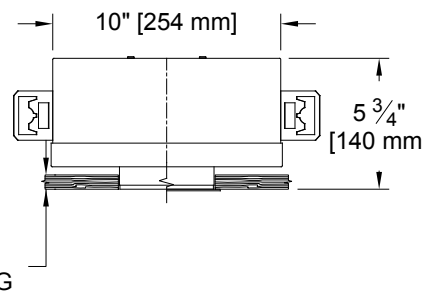

LABELS

-  , US tested to UL standards 1598, Damp location, Wet with ST trim, IC/Airtight, Chicago Plenum

ORDERING INFORMATION

1009-LEDZ-ASUH	TRIM	SOURCE / DRIVER	BEAMSPREAD	TRIM FINISH	APERTURE LENS	ACCESSORIES
		CZ14 /				
Airtight Shallow Universal Housing 9 = 90+CRI 27 = 2700K 30 = 3000K 35 = 3500K 40 = 4000K	FT =Flanged Trim PT =Panel Trim** ST =Shower Trim* ZT =Zero Trim **WXX Only *Aperture lens required	CZ14 =120-277v, 14W 1100lm S1 =0-10V dimming, 1%, 120-277v T1 =TRIAC/ELV 2-wire, 3% 120v (Lead/Trail Edge) E1 =EldoLED 0-10V Logarithmic Dim, 0.1%, 120-277v E2 =EldoLED DALI, 0.1%, 120-277v E3 =EldoLED 0-10V Linear Dim, 0.1%, 120-277v L2 =Ltrn Hi-lume 1% 2-wr LED driver (120v fwd phase) L3 =Lutron Hi-lume 1% 3-wire/EcoSystem, 120-277v LTB =Lutron Hi-lume 1% EcoSys LED driver, 1%, 120-277v, Soft-on, Fade-to-Black	15 = 15 Degrees 24 = 24 Degrees 36 = 36 Degrees	P14 = White BLK =Black PXX = SLI Color WXX = Wood XXXX = RAL # CST = Custom	Blank = None 90A = Clear 91A = Solite 92A = Supertex 93A = Frosted	CP =Chicago Plenum