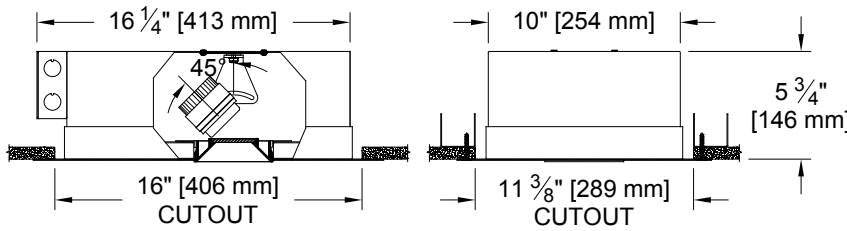

LABELS

-  , US tested to UL standards 1598, Damp location, Wet with ST trim, IC/Airtight, Chicago Plenum

JOB: _____

SPECIFIER: _____

TYPE: _____

QUANTITY: _____

SIGNATURE: _____

ORDERING INFORMATION

1009-LEDZ-ASPH	TRIM	SOURCE / DRIVER	BEAMSPREAD	TRIM FINISH	APERTURE LENS	ACCESSORIES
		CZ14 /				
Airtight Shallow Plaster Housing 9 = 90+CRI 27 = 2700K 30 = 3000K 35 = 3500K 40 = 4000K	FT=Flanged Trim ST=Shower Trim* ZT=Zero Trim *Aperture lens required	CZ14=120-277v, 14W 1100lm S1 =0-10V dimming, 1%, 120-277v T1 =TRIAC/ELV 2-wire, 3% 120v (Lead/Trail Edge) E1 =EldoLED 0-10V Logarithmic Dim, 0.1%, 120-277v E2 =EldoLED DALI, 0.1%, 120-277v E3 =EldoLED 0-10V Linear Dim, 0.1%, 120-277v L2 =Ltrn Hi-lume 1% 2-wr LED driver (120v fwd phase) L3 =Lutron Hi-lume 1% 3-wire/EcoSystem, 120-277v LTB =Lutron Hi-lume 1% EcoSys LED driver, 1%, 120-277v, Soft-on, Fade-to-Black	15 = 15 Degrees 24 = 24 Degrees 36 = 36 Degrees	P14 = White BLK=Black PXX = SLI Color WXX = Wood XXXX = RAL # CST = Custom	Blank= None 90A = Clear 91A = Solite 92A = Supertex 93A = Frosted	CP=Chicago Plenum