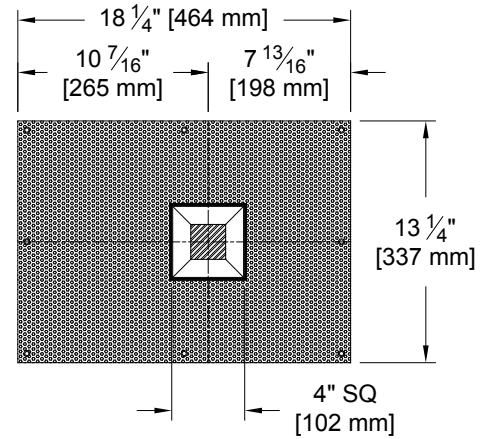

Single lamp, solid state light engine, recessed accent light, nominal 4" (100mm) square trim with 2" (50mm) aperture and optional glass diffuser. Accent and downlighting in medium to high ceiling heights typically found in residential, commercial and retail applications. Suitable for new or existing construction in sheetrock ceilings.

LABELS

-  , US tested to UL standards 1598, Damp location, Wet with ST trim, IC/Airtight, Chicago Plenum

JOB: _____

SPECIFIER: _____

TYPE: _____

QUANTITY: _____

SIGNATURE: _____

ORDERING INFORMATION

1009-LEDZ-ASPH	TRIM	SOURCE / DRIVER	BEAMSPREAD	TRIM FINISH	APERTURE LENS	ACCESSORIES
		CZ14 /				
Airtight Shallow Plaster Housing 9 = 90+CRI 27 = 2700K 30 = 3000K 35 = 3500K 40 = 4000K	FT=Flanged Trim ST=Shower Trim* ZT=Zero Trim *Aperture lens required	CZ14=120-277v, 14W 1100lm S1 =0-10V dimming, 1%, 120-277v T1 =TRIAC/ELV 2-wire, 3% 120v (Lead/Trail Edge) E1 =EldoLED 0-10V Logarithmic Dim, 0.1%, 120-277v E2 =EldoLED DALI, 0.1%, 120-277v E3 =EldoLED 0-10V Linear Dim, 0.1%, 120-277v L2 =Ltrn Hi-lume 1% 2-wr LED driver (120v fwd phase) L3 =Lutron Hi-lume 1% 3-wire/EcoSystem, 120-277v LTB =Lutron Hi-lume 1% EcoSys LED driver, 1%, 120-277v, Soft-on, Fade-to-Black	15 = 15 Degrees 24 = 24 Degrees 36 = 36 Degrees	P14 = White BLK=Black PXX = SLI Color WXX = Wood XXXX = RAL # CST = Custom	Blank= None 90A = Clear 91A = Solite 92A = Supertex 93A = Frosted	CP=Chicago Plenum