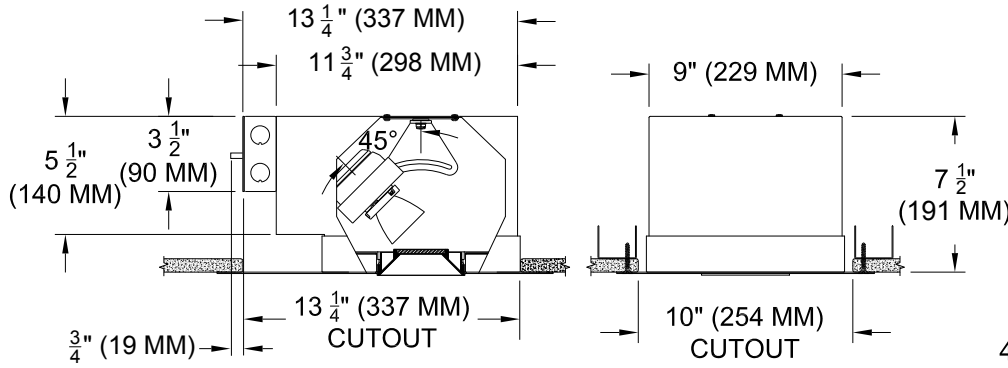

LABELS

-  , US tested to UL standards 1598, Damp location, Wet with ST trim

JOB: _____

SPECIFIER: _____

TYPE: _____

QUANTITY: _____

SIGNATURE: _____

ORDERING INFORMATION

1009-LED-AD-PH	TRIM	SOURCE / DRIVER	BEAMSPREAD	TRIM FINISH	APERTURE LENS
		AD14 /			
Plaster Housing Ambient Dimming LED *CCT Max 3000K-1900K	FT =Flanged Trim ST =Shower Trim* ZT =Zero Trim *Aperture lens required	AD14 = 350ma, 14.5W, 1000lm C1 =0-10V dimming, 1%, 120-277V C2 =TRIAC/ELV 2-wire, 1% 120v (Lead/Trail Edge) E1 =EldoLED 0-10V Logarithmic Dim, 0.1%, 120-277v E2 =EldoLED DALI, 0.1%, 120-277v E3 =EldoLED 0-10V Linear Dim, 0.1%, 120-277v L2 =Lutron Hi-lume 1% 2-wire LED driver (120v forward phase) LTB =Lutron Hi-lume 1% EcoSys LED driver, 1%, 120-277v, Soft-on, Fade-to-Black LTP =Lutron Hi-lume Premier 0.1%, Fade-to-Black digital Ecosystem, 120-277v (PEQ0)	15 = 15 Degrees 24 = 24 Degrees 38 = 38 Degrees 60 = 60 Degrees	P14 = White BLK =Black PXX = SLI Color WXX = Wood XXXX = RAL # CST = Custom	Blank = None 90A = Clear 91A = Solite 92A = Supertex 93A = Frosted