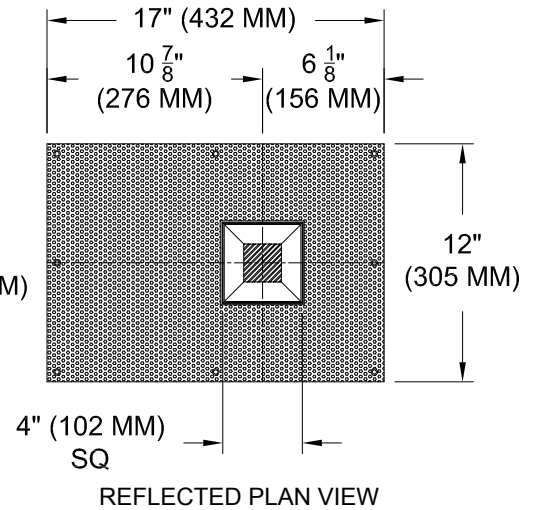

LABELS

-  , US tested to UL standards 1598, Damp location, Wet with ST trim

JOB: _____

SPECIFIER: _____

TYPE: _____

QUANTITY: _____

SIGNATURE: _____

ORDERING INFORMATION

1009-LED-AD-PH	TRIM	SOURCE / DRIVER	BEAMSPREAD	TRIM FINISH	APERTURE LENS
		AD14 /			
Plaster Housing Ambient Dimming LED *CCT Max 3000K-1900K	FT =Flanged Trim ST =Shower Trim* ZT =Zero Trim *Aperture lens required	AD14 = 350ma, 14.5W, 1000lm C1 =0-10V dimming, 1%, 120-277V C2 =TRIAC/ELV 2-wire, 1% 120v (Lead/Trail Edge) E1 =EldoLED 0-10V Logarithmic Dim, 0.1%, 120-277v E2 =EldoLED DALI, 0.1%, 120-277v E3 =EldoLED 0-10V Linear Dim, 0.1%, 120-277v L2 =Lutron Hi-lume 1% 2-wire LED driver (120v forward phase) LTB =Lutron Hi-lume 1% EcoSys LED driver, 1%, 120-277v, Soft-on, Fade-to-Black LTP =Lutron Hi-lume Premier 0.1%, Fade-to-Black digital Ecosystem, 120-277v (PEQ0)	15 = 15 Degrees 24 = 24 Degrees 38 = 38 Degrees 60 = 60 Degrees	P14 = White BLK =Black PXX = SLI Color WXX = Wood XXXX = RAL # CST = Custom	Blank = None 90A = Clear 91A = Solite 92A = Supertex 93A = Frosted