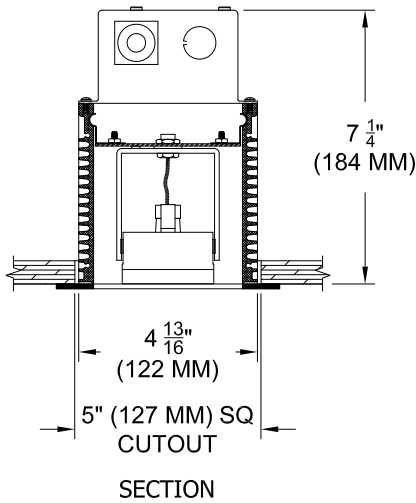

Single lamp, low-voltage halogen, recessed, open slot accent light with nominal 4" square aperture.

TYPE: _____

JOB: _____

SPECIFIER: _____

SPECIFICATIONS

HOUSING - Extruded aluminum with bolt on end plates and integral flange.

SOCKET - Precision die-formed aluminum yoke with CNC machined lampholder assembly.

MOUNTING - Recessed in architectural ceiling.

LENS - Clear pyrex safety lens. Optional borosilicate lenses available for lampholder.

ELECTRICAL - Integral dimmable electronic transformer. 120v primary lead, (220v, 240v, 277v available), 11.75v secondary with overload protection. Remote transformer available. External thermoprotector.

TRIM - Flanged.

LAMP - MR-16, 50w max. supplied by others.

FINISH - Powder paint on all surfaces in black and white as standard. Additional colors and RAL palette available. Consult factory for custom finishes.

LABELS - UL, CUL, Damp Location

APPLICATIONS

Accent and downlighting in low to medium ceiling heights typically found in residential, commercial and retail applications. Suitable for new construction. Can be used in surfaces such as wood, stone, etc.

ORDERING INFORMATION

HOUSING	TRANSFORMER	LENS HOLDER	LAMP LENS	HOUSING FINISH	TRIM FINISH	OPTIONS
1005-MR16-FH						
Flange Housing	TX = Magnetic 120 EX = Electronic 220 RX = Remote 240 277	CL= Conical FL = Flat IL = Indexed TL = Tubular	90L = Clear 91L = Solite 92L = Supertex 95L = Full Prismatic 96L = Black Hexcell	WHT = White BLK = Black PXX = SLI Color XXXX = RAL # CST = Custom	WHT = White BLK = Black PXX = SLI Color XXXX = RAL # CST = Custom	BS = Back Shield PD = Pull Down Yoke

This information is provided as a specification aid. A submittal will be prepared by the manufacturer for approval prior to fabricating this product.

SPECIALTY LIGHTING INDUSTRIES, INC.

NOTE: These specifications subject to change without notice.

www.specialtylightingindustries.com

1306 DORIS AVENUE, OCEAN, NJ 07712 USA 800.462.7812 732.517.0800 FAX 732.517.0971 ©01/14