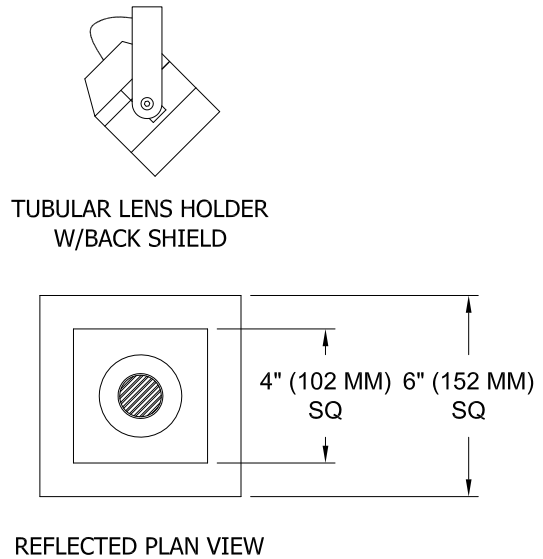

Single lamp, low-voltage halogen, recessed, open slot accent light with nominal 4" square aperture.

TYPE: _____

JOB: _____

SPECIFIER: _____

SPECIFICATIONS

HOUSING - Extruded aluminum with bolt on end plates and integral flange.

SOCKET - Precision die-formed aluminum yoke with CNC machined lampholder assembly.

MOUNTING - Recessed in architectural ceiling.

LENS - Clear pyrex safety lens. Optional borosilicate lenses available for lampholder.

ELECTRICAL - Integral dimmable electronic transformer. 120v primary lead, (220v, 240v, 277v available), 11.75v secondary with overload protection. Remote transformer available. External thermoprotector.

TRIM - Flanged.

LAMP - MR-16, 50w max. supplied by others.

FINISH - Powder paint on all surfaces in black and white as standard. Additional colors and RAL palette available. Consult factory for custom finishes.

LABELS - UL, CUL, Damp Location

APPLICATIONS

Accent and downlighting in low to medium ceiling heights typically found in residential, commercial and retail applications. Suitable for new construction. Can be used in surfaces such as wood, stone, etc.

ORDERING INFORMATION

HOUSING	TRANSFORMER	LENS HOLDER	LAMP LENS	HOUSING FINISH	TRIM FINISH	OPTIONS
1005-MR16-FH						
Flange Housing	TX = Magnetic 120 EX = Electronic 220 RX = Remote 240 277	CL= Conical FL = Flat IL = Indexed TL = Tubular	90L = Clear 91L = Solite 92L = Supertex 95L = Full Prismatic 96L = Black Hexcell	WHT = White BLK = Black PXX = SLI Color XXXX = RAL # CST = Custom	WHT = White BLK = Black PXX = SLI Color XXXX = RAL # CST = Custom	BS = Back Shield PD = Pull Down Yoke

This information is provided as a specification aid. A submittal will be prepared by the manufacturer for approval prior to fabricating this product.

SPECIALTY LIGHTING INDUSTRIES, INC.

NOTE: These specifications subject to change without notice.

www.specialtylightingindustries.com

1306 DORIS AVENUE, OCEAN, NJ 07712 USA 800.462.7812 732.517.0800 FAX 732.517.0971 ©01/14