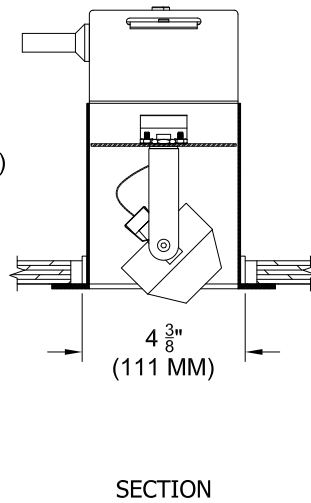

Single lamp, low-voltage halogen, recessed, open slot accent light with nominal 4" square aperture.

TYPE: _____

JOB: _____

SPECIFIER: _____

SPECIFICATIONS

HOUSING - Extruded aluminum with bolt on end plates and integral flange.

SOCKET - Precision die-formed aluminum yoke with CNC machined lampholder assembly.

MOUNTING - Recessed in architectural ceiling.

LENS - Clear pyrex safety lens. Optional borosilicate lenses available for lampholder.

ELECTRICAL - Integral dimmable electronic transformer. 120v primary lead, (220v, 240v, 277v available), 11.75v secondary with overload protection. Remote transformer available. External thermoprotector.

TRIM - Flanged.

LAMP - MR-16, 50w max. supplied by others.

FINISH - Powder paint on all surfaces in black and white as standard. Additional colors and RAL palette available. Consult factory for custom finishes.

LABELS - UL, CUL, Damp Location

APPLICATIONS

Accent and downlighting in low to medium ceiling heights typically found in residential, commercial and retail applications. Suitable for new construction. Can be used in surfaces such as wood, stone, etc.

ORDERING INFORMATION

HOUSING	TRANSFORMER	LENS HOLDER	LAMP LENS	HOUSING FINISH	TRIM FINISH	OPTIONS
1005-MR16-FH						
Flange Housing	TX = Magnetic 120 EX = Electronic 220 RX = Remote 240 277	CL= Conical FL = Flat IL = Indexed TL = Tubular	90L = Clear 91L = Solite 92L = Supertex 95L = Full Prismatic 96L = Black Hexcell	WHT = White BLK = Black PXX = SLI Color XXXX = RAL # CST = Custom	WHT = White BLK = Black PXX = SLI Color XXXX = RAL # CST = Custom	BS = Back Shield PD = Pull Down Yoke

This information is provided as a specification aid. A submittal will be prepared by the manufacturer for approval prior to fabricating this product.

SPECIALTY LIGHTING INDUSTRIES, INC.

NOTE: These specifications subject to change without notice.

www.specialtylightingindustries.com

1306 DORIS AVENUE, OCEAN, NJ 07712 USA 800.462.7812 732.517.0800 FAX 732.517.0971 ©01/14