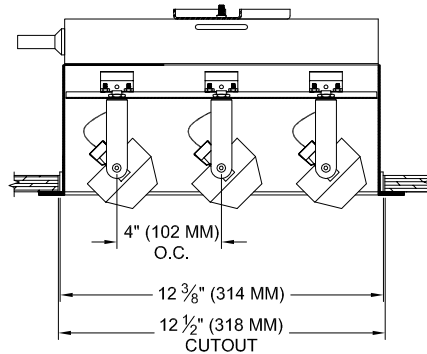

JOB: _____

SPECIFIER: _____

TYPE: _____

QUANTITY: _____

SIGNATURE: _____

TUBULAR LENS HOLDER
W/BACK SHIELD

ORDERING INFORMATION

MODEL	TRANSFORMER	LENS HOLDER	LAMP LENS	TRIM / FINISH	APERTURE LENS
1005-3MR16-FH	/			/	
Flanged Housing	TX =Magnetic / 120v EX =Electronic / 220v** EXS =Elect. SORAA* RX =Remote / 240v 277v **EX image shown above *Standard 120v	CL =Conical FL =Flat IL =Indexed* TL =Tubular *92L Only	90L = Clear 91L = Solite 92L = Supertex 93L = Frosted 95L = Full Prismatic 97L = Black Hexcell 98L = UV	P14 = White BLK =Black PXX = SLI Color XXXX = RAL # CST = Custom	BS = Back Shield PD = Pull Down Yoke