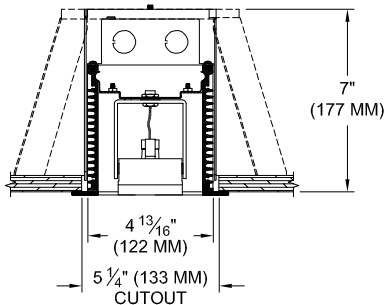

JOB: _____

SPECIFIER: _____

TYPE: _____

QUANTITY: _____

SIGNATURE: _____

TUBULAR LENS HOLDER
W/BACK SHIELD

ORDERING INFORMATION

MODEL	TRANSFORMER	LENS HOLDER	LAMP LENS	TRIM / FINISH	APERTURE LENS
1005-3MR16-FH	/			/	
Flanged Housing	TX =Magnetic / 120v EX =Electronic / 220v** EXS =Elect. SORAA* RX =Remote / 240v 277v **EX image shown above *Standard 120v	CL =Conical FL =Flat IL =Indexed* TL =Tubular *92L Only	90L = Clear 91L = Solite 92L = Supertex 93L = Frosted 95L = Full Prismatic 97L = Black Hexcell 98L = UV	P14 = White BLK =Black PXX = SLI Color XXXX = RAL # CST = Custom	BS = Back Shield PD = Pull Down Yoke