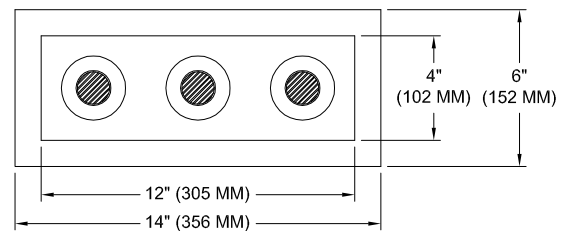

JOB: _____

SPECIFIER: _____

TYPE: _____

QUANTITY: _____

SIGNATURE: _____

TUBULAR LENS HOLDER
W/BACK SHIELD

ORDERING INFORMATION

MODEL	TRANSFORMER	LENS HOLDER	LAMP LENS	TRIM / FINISH	APERTURE LENS
1005-3MR16-FH	/			/	
Flanged Housing	TX =Magnetic / 120v EX =Electronic / 220v** EXS =Elect. SORAA* RX =Remote / 240v 277v **EX image shown above *Standard 120v	CL =Conical FL =Flat IL =Indexed* TL =Tubular *92L Only	90L = Clear 91L = Solite 92L = Supertex 93L = Frosted 95L = Full Prismatic 97L = Black Hexcell 98L = UV	P14 = White BLK =Black PXX = SLI Color XXXX = RAL # CST = Custom	BS = Back Shield PD = Pull Down Yoke