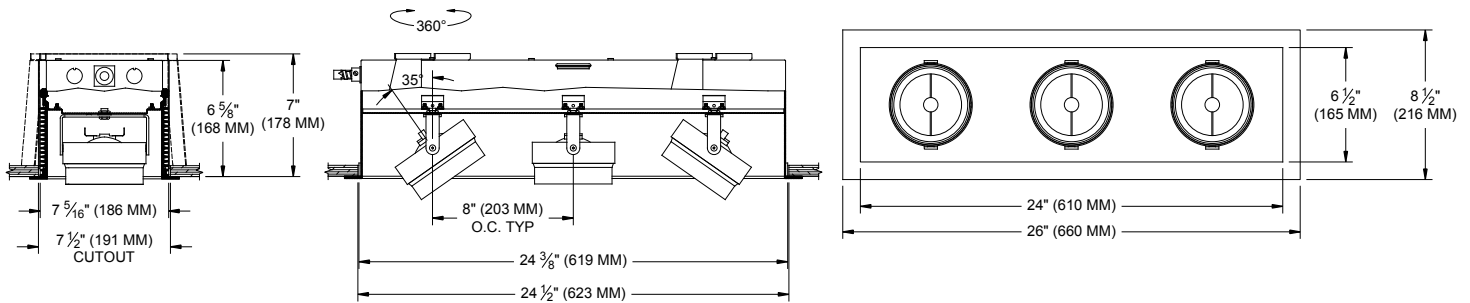

Multi-lamp, low-voltage halogen, recessed, open slot accent light with nominal 6.5" x 24" (165mm x 610mm) rectangular aperture. Accent and downlighting in low to medium ceiling heights typically found in residential, commercial and retail applications. Suitable for new construction.

SPECIFICATIONS

HOUSING

- Precision die-formed heavy gauge aluminum

MOUNTING

- Recessed in architectural ceiling

ELECTRICAL

- Integral dimmable electronic torroidal magnetic transformer
- 120v primary lead, (220v, 240v, 277v available), 11.75v secondary with overload protection. Remote transformer available
- External thermoprotector

LAMP

- AR111, 50w max. supplied by others

SOCKET

- Precision aluminum yoke with CNC machined lampholder assembly
- Quick connect terminals with high temperature, teflon coated lead wires

LENS

- Optional borosilicate lenses available for lampholder and aperture

TRIM

- Flanged housing

FINISH

- Powder paint on all surfaces in black and white as standard
- Additional colors and RAL palette available
- Consult factory for custom finishes

LABELS

- , US tested to UL standards 1598, Damp location, Wet with ST trim,