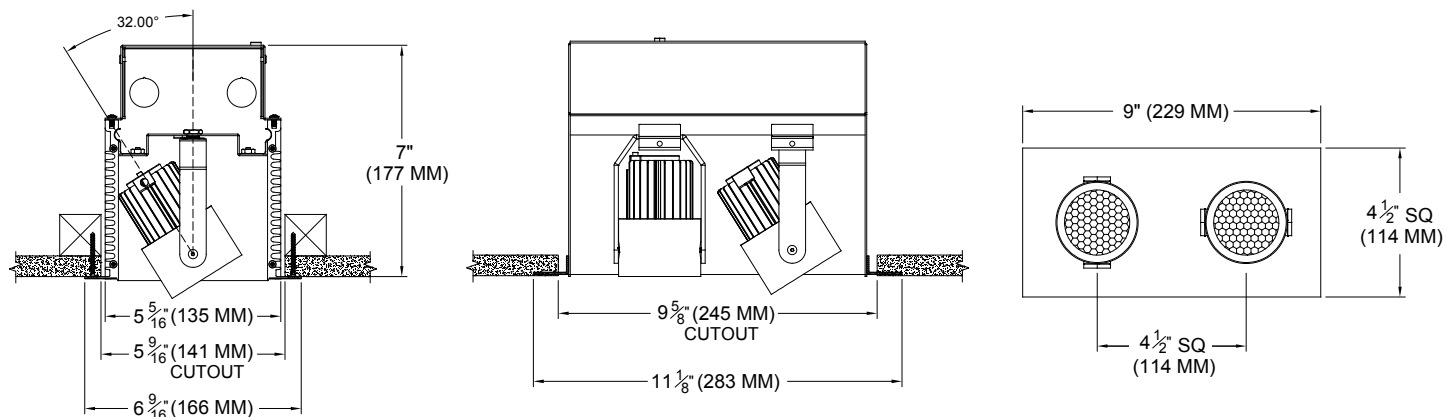

Multi lamp, solid state light engine, recessed, open slot accent light with nominal 4.5" x 9" rectangular aperture. Accent and downlighting in low to medium ceiling heights typically found in residential, commercial and retail applications. Suitable for new or existing construction in sheetrock ceiling.

LABELS

-  US, US tested to UL standards 1598, Damp location, IC/Airtight, Chicago Plenum,  JA8 Approved

JOB: _____
 SPECIFIER: _____
 TYPE: _____
 QUANTITY: _____
 SIGNATURE: _____

ORDERING INFORMATION

1005-2LEDZ-APH	SOURCE / DRIVER	BEAMSPREAD	FINISH	LAMP LENS	ACCESSORIES
	/				/
Airtight Plaster Housing 9 = 90+CRI • 27 = 2700K • 30 = 3000K 35 = 3500K 40 = 4000K	<ul style="list-style-type: none"> CZ14=120-277v, 14W 1450lm C1 =0-10V dimming, 1%, 120-277v C2 =TRIAC/ELV 2-wire, 1% 120v (Lead/Trail Edge) E1 =EldoLED 0-10V Logarithmic Dim, 0.1%, 120-277v E2 =EldoLED DALI, 0.1%, 120-277v E3 =EldoLED 0-10V Linear Dim, 0.1%, 120-277v L2 =Ltrn Hi-lume 1% 2-wr LED driver (120v fwd phase) LTB =Lutron Hi-lume 1% EcoSys LED driver, 1%, 120-277v, Soft-on, Fade-to-Black 	10 = 10 Degrees 20 = 20 Degrees 30 = 30 Degrees	P14 = White BLK=Black ANA = Clear Aluminum XXXX = RAL# CST = Custom	Blank = None 79A=Veiling Acrylic 91A = Solite 93A = Frosted	97L = Black Hexcell CP=Chicago Plenum