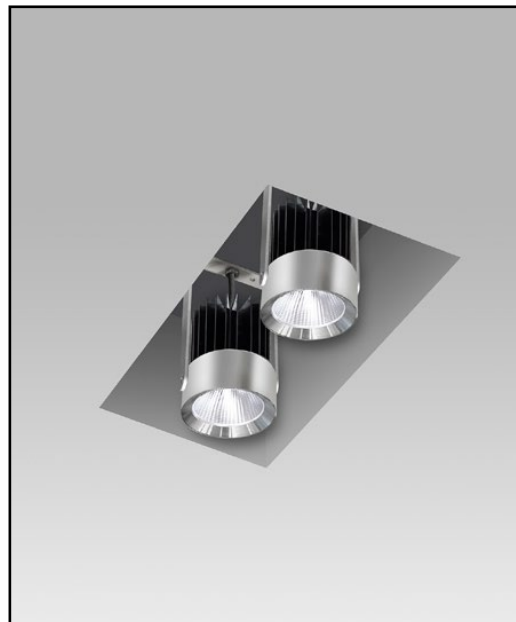

Multi lamp, solid state light engine, recessed, open slot accent light with nominal 4.5" x 9" rectangular aperture. Accent and downlighting in low to medium ceiling heights typically found in residential, commercial and retail applications. Suitable for new or existing construction in sheetrock ceiling.

SPECIFICATIONS

HOUSING

- Extruded aluminum with bolt on end plates and integral plaster flange
- ∞ Airtight construction suitable for direct contact with insulation

MOUNTING

- Install from below in sheetrock ceiling

- Interchangeable reflector provides multiple beam patterns
- Solite, Veiling Acrylic available as standard. For more options, consult factory

TRIM

- Flangeless housing

FINISH

- Powder paint on all surfaces in black and white as standard
- Additional colors and RAL palette available
- Consult factory for custom finishes

LABELS

-  US, US tested to UL standards 1598, Damp location, IC/Airtight, Chicago Plenum,  JA8 Approved

JOB: _____
 SPECIFIER: _____
 TYPE: _____
 QUANTITY: _____
 SIGNATURE: _____

ORDERING INFORMATION

1005-2LEDZ-APH	SOURCE / DRIVER	BEAMSPREAD	FINISH	LAMP LENS	ACCESSORIES
	/				/
Airtight Plaster Housing 9 = 90+CRI • 27 = 2700K • 30 = 3000K 35 = 3500K 40 = 4000K	<ul style="list-style-type: none"> CZ14=120-277v, 14W 1450lm C1 =0-10V dimming, 1%, 120-277v C2 =TRIAC/ELV 2-wire, 1% 120v (Lead/Trail Edge) E1 =EldoLED 0-10V Logarithmic Dim, 0.1%, 120-277v E2 =EldoLED DALI, 0.1%, 120-277v E3 =EldoLED 0-10V Linear Dim, 0.1%, 120-277v L2 =Ltrn Hi-lume 1% 2-wr LED driver (120v fwd phase) LTB =Lutron Hi-lume 1% EcoSys LED driver, 1%, 120-277v, Soft-on, Fade-to-Black 	10 = 10 Degrees 20 = 20 Degrees 30 = 30 Degrees	P14 = White BLK=Black ANA = Clear Aluminum XXXX = RAL# CST = Custom	Blank = None 79A=Veiling Acrylic 91A = Solite 93A = Frosted	97L = Black Hexcell CP=Chicago Plenum