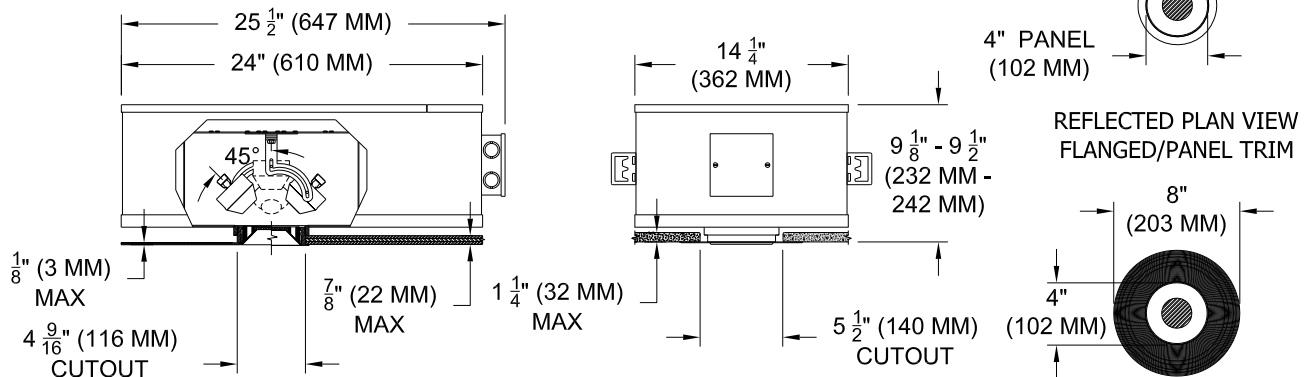

LABELS

-  US, US tested to UL standards 1598, Damp location, Wet with ST trim, IC/Airtight,

ORDERING INFORMATION

MODEL	TRIM	TRANSFORMER	LENS HOLDER	LAMP LENS	FINISH	APERTURE LENS
1001M-2MR16-AUH						
Airtight Universal Housing	FT =Flanged Trim PT =Panel Trim** ST =Shower Trim* ZT =Zero Trim **WXX Only *Aperture lens required	TX =Magnetic / 120v EX =Electronic / 220v EXS =Elect. SORAA* RX =Remote / 240v / 277v *Standard 120v	CL =Conical FL =Flat IL =Indexed* *92L Only	90L = Clear-Standard 91L = Solite 92L = Supertex 93L = Frosted 97L = Black Hexcell 98L = UV	P14 = White BLK =Black PXX = SLI Color WXX = Wood XXXX = RAL # CST = Custom	Blank = None 91A = Solite 92A = Supertex 93A = Frosted 95A = Full Prismatic