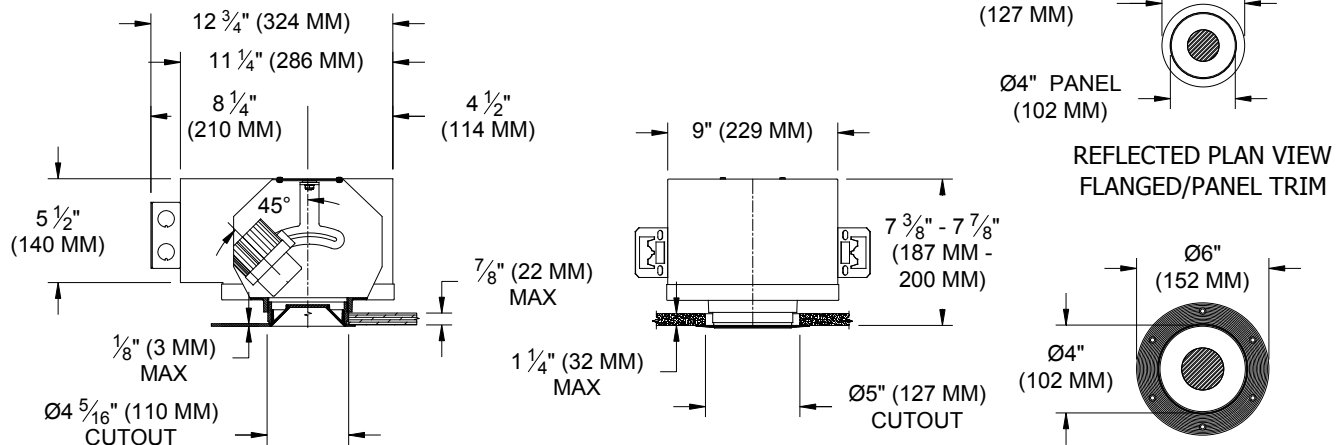

LABELS

-  , US tested to UL standards 1598, Damp location, Wet with ST trim

JOB: _____
SPECIFIER: _____
TYPE: _____
QUANTITY: _____
SIGNATURE: _____

ORDERING INFORMATION

| 1001-LEDZ-UH | TRIM | SOURCE / DRIVER | BEAMSPREAD | TRIM FINISH | APERTURE LENS |
|--|--|--|--|---|---|
| | | / | | | |
| Universal Housing 9 = 90+CRI 27 = 2700K 30 = 3000K 35 = 3500K 40 = 4000K | FT=Flanged Trim PT=Panel Trim** ST=Shower Trim* ZT=Zero Trim **WXX only *Aperture lens required | CZ14=120-277v, 14W 1100lm CZ20=120-277v, 20W 1650lm CZ28=120-277v, 28W 2200lm S1 =0-10V dimming, 1%, 120-277v T1 =TRIAC/ELV 2-wire, 3% 120v (Lead/Trail Edge) E1 =EldoLED 0-10V Logarithmic Dim, 0.1%, 120-277v E2 =EldoLED DALI, 0.1%, 120-277v E3 =EldoLED 0-10V Linear Dim, 0.1%, 120-277v L2 =Ltm Hi-lume 1% 2-wr LED driver (120v frwd phase) L3 =Lutron Hi-lume 1% 3-wire/EcoSystem, 120-277v LTB =Lutron Hi-lume 1% EcoSys LED driver, 1%, 120-277v, Soft-on, Fade-to-Black | 15 = 15 Degrees 24 = 24 Degrees 38 = 38 Degrees 60 = 60 Degrees | P14 = White BLK=Black PXX = SLI Color WXX = Wood XXXX = RAL # CST = Custom | Blank= None 90A = Clear 91A = Solite 92A = Supertex 93A = Frosted |