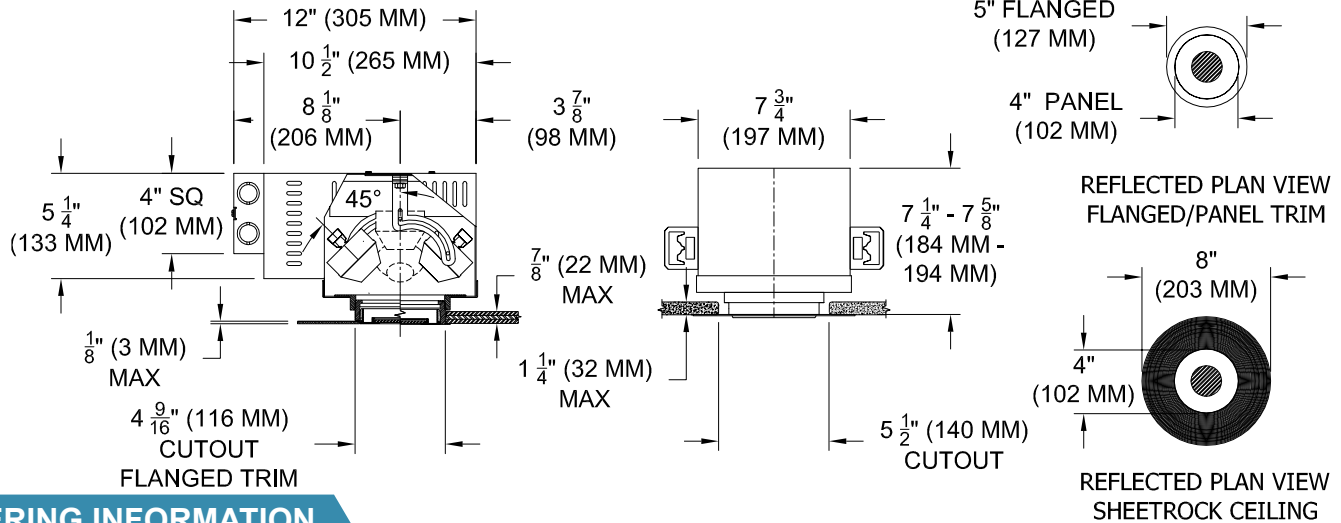

JOB: _____

SPECIFIER: _____

TYPE: _____

QUANTITY: _____

SIGNATURE: _____

ORDERING INFORMATION

1000M-_MR16-UH	TRIM	TRANSFORMER	LENS HOLDER	LAMP LENS	TRIM FINISH	APERTURE LENS
Universal Housing 2MR16=2 lamp 3MR16=3 lamp*	FT=Flanged Trim PT=Panel Trim** ST=Shower Trim** ZT=Zero Trim **WXX Only *Aperture lens required	TX=Magnetic / 120v EX=Electronic / 220v EXS=Elect. SORAA* RX=Remote / 240v 277v *Standard 120v	CL=Conical FL=Flat IL=Indexed* *92L Only	90L = Clear-Standard 91L = Solite 92L = Supertex 93L = Frosted 97L = Black Hexcell 98L = UV	P14 = White BLK=Black PXX = SLI Color WXX = Wood XXXX = RAL # CST = Custom	Blank= None 91A = Solite 92A = Supertex 93A = Frosted 95A = Full Prismatic