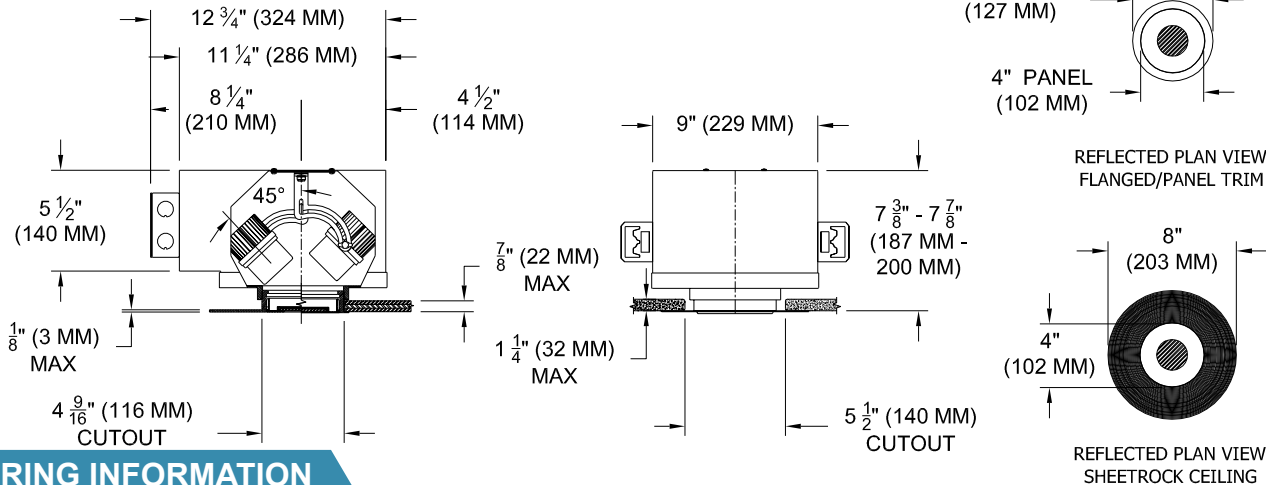

Dual lamp, solid state light engine, recessed accent light, nominal 4" (100mm) diameter flat trim with 2" (50mm) aperture and optional glass diffuser. Accent and downlighting in medium to high ceiling heights typically found in residential, commercial and retail applications. Suitable for new construction.

LABELS

-  , US tested to UL standards 1598, Damp location, Wet with ST trim, IC/Airtight

JOB: _____

SPECIFIER: _____

TYPE: _____

QUANTITY: _____

SIGNATURE: _____

ORDERING INFORMATION

1000M-2LEDZ-AUH	TRIM	DRIVER	BEAMSPREAD	TRIM FINISH	APERTURE LENS
		CZ14			
Airtight Universal Housing 9 = 90+CRI 27 = 2700K 30 = 3000K 35 = 3500K 40 = 4000K	FT=Flanged Trim PT=Panel Trim** ST=Shower Trim* ZT=Zero Trim **WXX only *Aperture lens required	CZ14 =120-277v, 14W 1100lm *Add ELDO for EldoLED 0-10v Dimming *Add DM2 for 2 wire dimming *Add LT2, LT3, LT5 for Lutron 2 wr, Lutron 3 wr, Lutron 5 wr dimming, LTB Lutron Fade-to-Black	15 = 15 Degrees 24 = 24 Degrees 38 = 38 Degrees 60 = 60 Degrees	P14 = White BLK =Black PXX = SLI Color WXX = Wood XXXX = RAL # CST = Custom	Blank = None 90A = Clear 91A = Solite 92A = Supertex 93A = Frosted