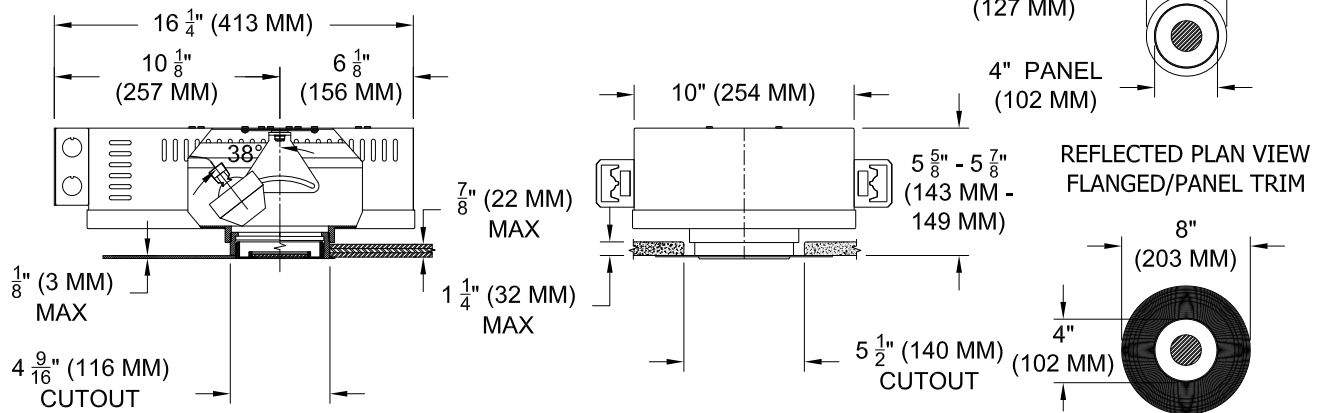

LABELS

-  US, US tested to UL standards 1598, Damp location, Wet with ST trim,

ORDERING INFORMATION

MODEL	TRIM	TRANSFORMER	LENS HOLDER	LAMP LENS	FINISH	APERTURE LENS
1000-MR16-SUH						
Shallow Universal Housing	FT =Flanged Trim PT =Panel Trim** ST =Shower Trim* ZT =Zero Trim **WXX Only *Aperture lens required	TX =Magnetic / 120v EX =Electronic / 220v EXS =Elect. SORAA* RX =Remote / 240v 277v *Standard 120v	CL =Conical FL =Flat IL =Indexed* *92L Only	90L = Clear-Standard 91L = Solite 92L = Supertex 93L = Frosted 97L = Black Hexcell 98L = UV	P14 = White BLK =Black PXX = SLI Color WXX = Wood XXXX = RAL # CST = Custom	Blank = None 91A = Solite 92A = Supertex 93A = Frosted 95A = Full Prismatic