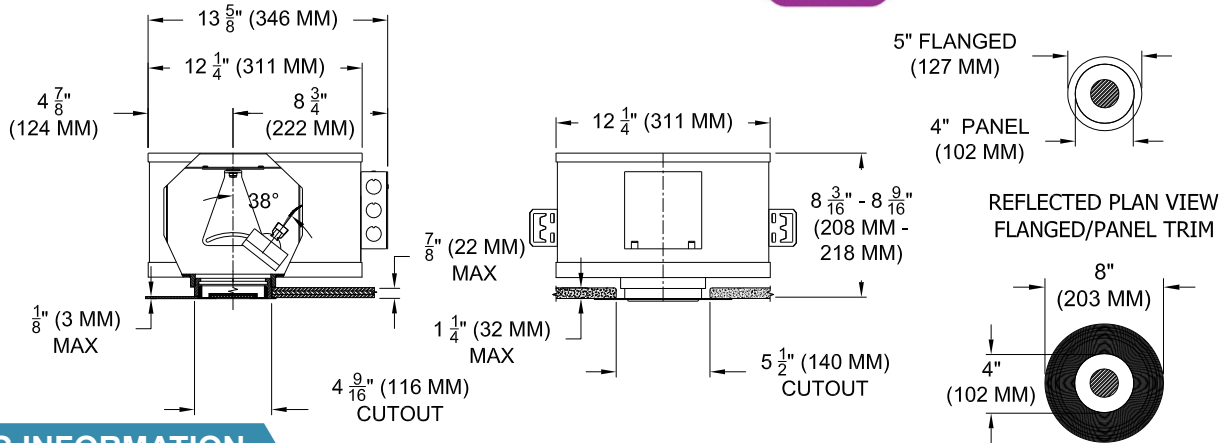

Single lamp, low-voltage halogen, recessed accent light, nominal 4" (100mm) diameter flat trim with 2" (50mm) aperture and optional glass diffuser. Accent and downlighting in low to medium ceiling heights typically found in residential, commercial and retail applications. Suitable for new construction.

LABELS

-  , US tested to UL standards 1598, Damp location, Wet with ST trim, IC/Airtight,

ORDERING INFORMATION

MODEL	TRIM	TRANSFORMER	LENS HOLDER	LAMP LENS	FINISH	APERTURE LENS
1000-MR16-AUH						
Airtight Universal Housing	FT =Flanged Trim PT =Panel Trim** ST =Shower Trim* ZT =Zero Trim **WXX Only *Aperture lens required	TX =Magnetic / 120v EX =Electronic / 220v EXS =Elect. SORAA* RX =Remote / 240v 277v *Standard 120v	CL =Conical FL =Flat IL =Indexed* *92L Only	90L = Clear-Standard 91L = Solite 92L = Supertex 93L = Frosted 97L = Black Hexcell 98L = UV	P14 = White BLK =Black PXX = SLI Color WXX = Wood XXXX = RAL # CST = Custom	Blank = None 91A = Solite 92A = Supertex 93A = Frosted 95A = Full Prismatic