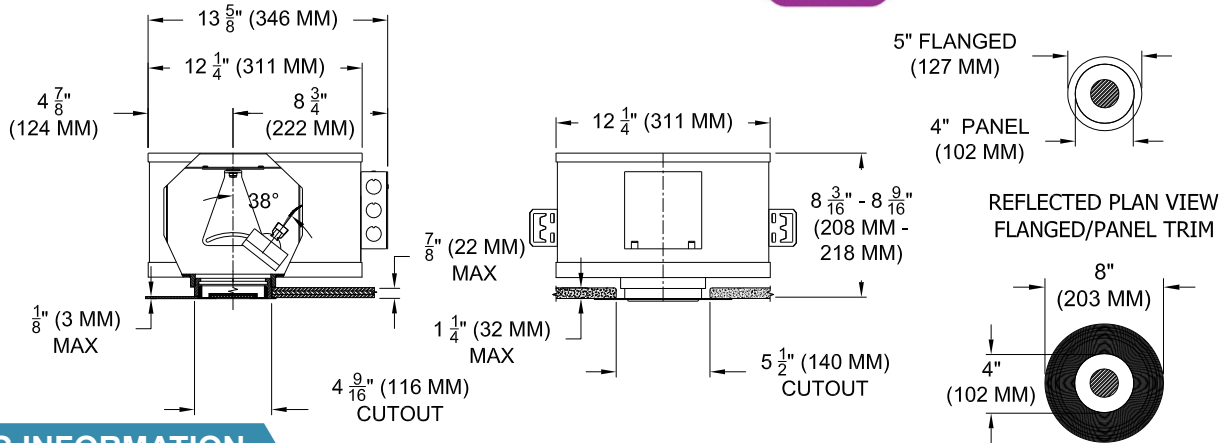

Single lamp, low-voltage halogen, recessed accent light, nominal 4" (100mm) diameter flat trim with 2" (50mm) aperture and optional glass diffuser. Accent and downlighting in low to medium ceiling heights typically found in residential, commercial and retail applications. Suitable for new construction.

LABELS

-  , US tested to UL standards 1598, Damp location, Wet with ST trim, IC/Airtight,

ORDERING INFORMATION

| MODEL | TRIM | TRANSFORMER | LENS HOLDER | LAMP LENS | FINISH | APERTURE LENS |
|----------------------------|--|---|---|--|--|--|
| 1000-MR16-AUH | | | | | | |
| Airtight Universal Housing | FT =Flanged Trim PT =Panel Trim** ST =Shower Trim* ZT =Zero Trim **WXX Only *Aperture lens required | TX =Magnetic / 120v EX =Electronic / 220v EXS =Elect. SORAA* RX =Remote / 240v 277v *Standard 120v | CL =Conical FL =Flat IL =Indexed* *92L Only | 90L = Clear-Standard 91L = Solite 92L = Supertex 93L = Frosted 97L = Black Hexcell 98L = UV | P14 = White BLK =Black PXX = SLI Color WXX = Wood XXXX = RAL # CST = Custom | Blank = None 91A = Solite 92A = Supertex 93A = Frosted 95A = Full Prismatic |