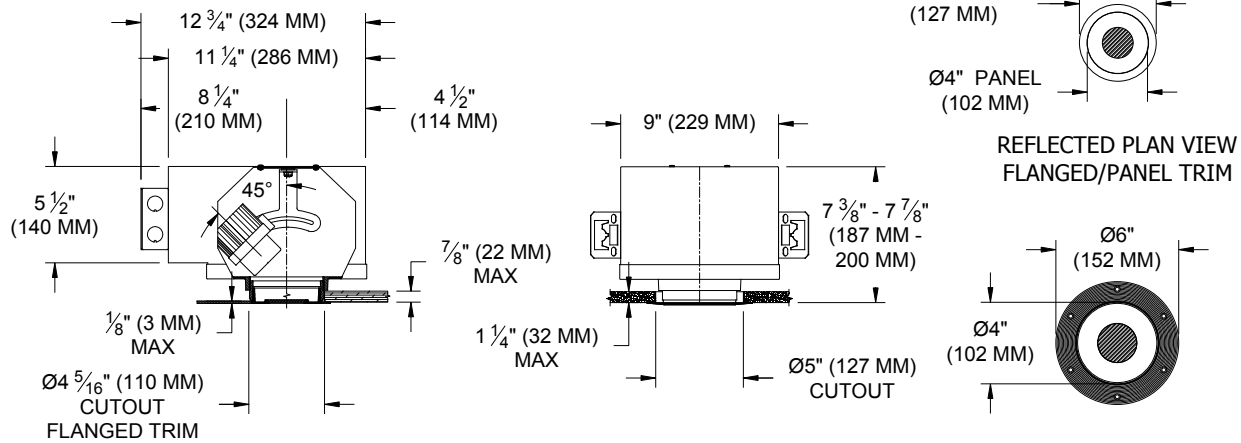

Single lamp, solid state light engine, recessed accent light, nominal 4" (100mm) diameter flat trim with 2" (50mm) aperture and optional glass diffuser. Accent and downlighting in medium to high ceiling heights typically found in residential, commercial and retail applications. Suitable for new construction.

LABELS

-  , US tested to UL standards 1598, Damp location, Wet with ST trim

JOB: _____

SPECIFIER: _____

TYPE: _____

QUANTITY: _____

SIGNATURE: _____

ORDERING INFORMATION

1000-LEDZ-UH	TRIM	SOURCE / DRIVER	BEAMSPREAD	TRIM FINISH	APERTURE LENS
		/			
Universal Housing 9 = 90+CRI 27 = 2700K 30 = 3000K 35 = 3500K 40 = 4000K	FT =Flanged Trim PT =Panel Trim** ST =Shower Trim* ZT =Zero Trim **WXX only *Aperture lens required	CZ14 =120-277v, 14W 1100lm CZ20 =120-277v, 20W 1650lm CZ28 =120-277v, 28W 2200lm S1 =0-10V dimming, 1%, 120-277v T1 =TRIAC/ELV 2-wire, 3% 120v (Lead/Trail Edge) E1 =EldoLED 0-10V Logarithmic Dim, 0.1%, 120-277v E2 =EldoLED DALI, 0.1%, 120-277v E3 =EldoLED 0-10V Linear Dim, 0.1%, 120-277v L2 =Ltm Hi-lume 1% 2-wr LED driver (120v fwd phase) L3 =Lutron Hi-lume 1% 3-wire/EcoSystem, 120-277v LTB =Lutron Hi-lume 1% EcoSys LED driver, 1%, 120-277v, Soft-on, Fade-to-Black	15 = 15 Degrees 24 = 24 Degrees 38 = 38 Degrees 60 = 60 Degrees	P14 = White BLK =Black PXX = SLI Color WXX = Wood XXXX = RAL # CST = Custom	Blank = None 90A = Clear 91A = Solite 92A = Supertex 93A = Frosted