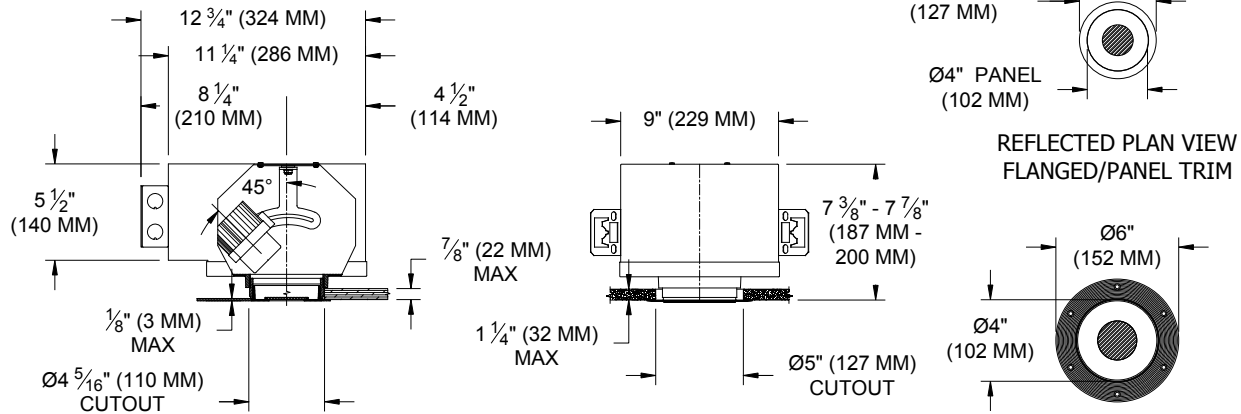

### LABELS

-  , US tested to UL standards 1598, Damp location, Wet with ST trim

**JOB:** \_\_\_\_\_

**SPECIFIER:** \_\_\_\_\_

**TYPE:** \_\_\_\_\_

**QUANTITY:** \_\_\_\_\_

**SIGNATURE:** \_\_\_\_\_