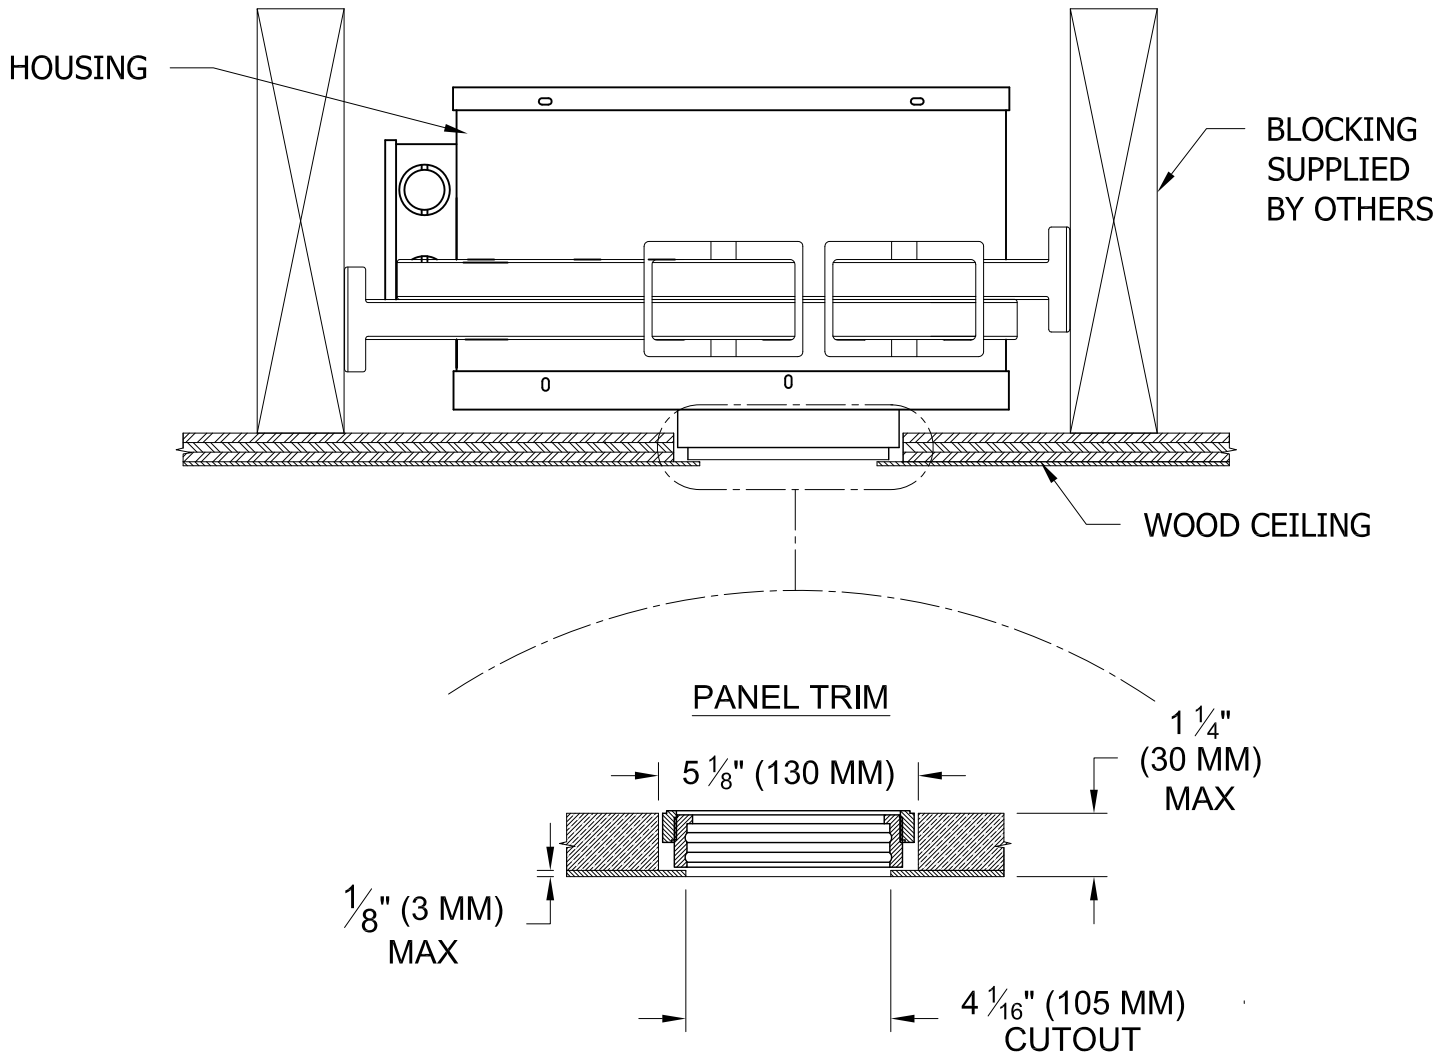

1000 / 1001 HOUSING

SPECIALTY LIGHTING
INDUSTRIES, INC.

www.specialtylightingindustries.com

1306 DORIS AVENUE, OCEAN, NJ 07712 USA 800.462.7812 732.517.0800 FAX 732.517.0971

These specifications are subject to change without notice.