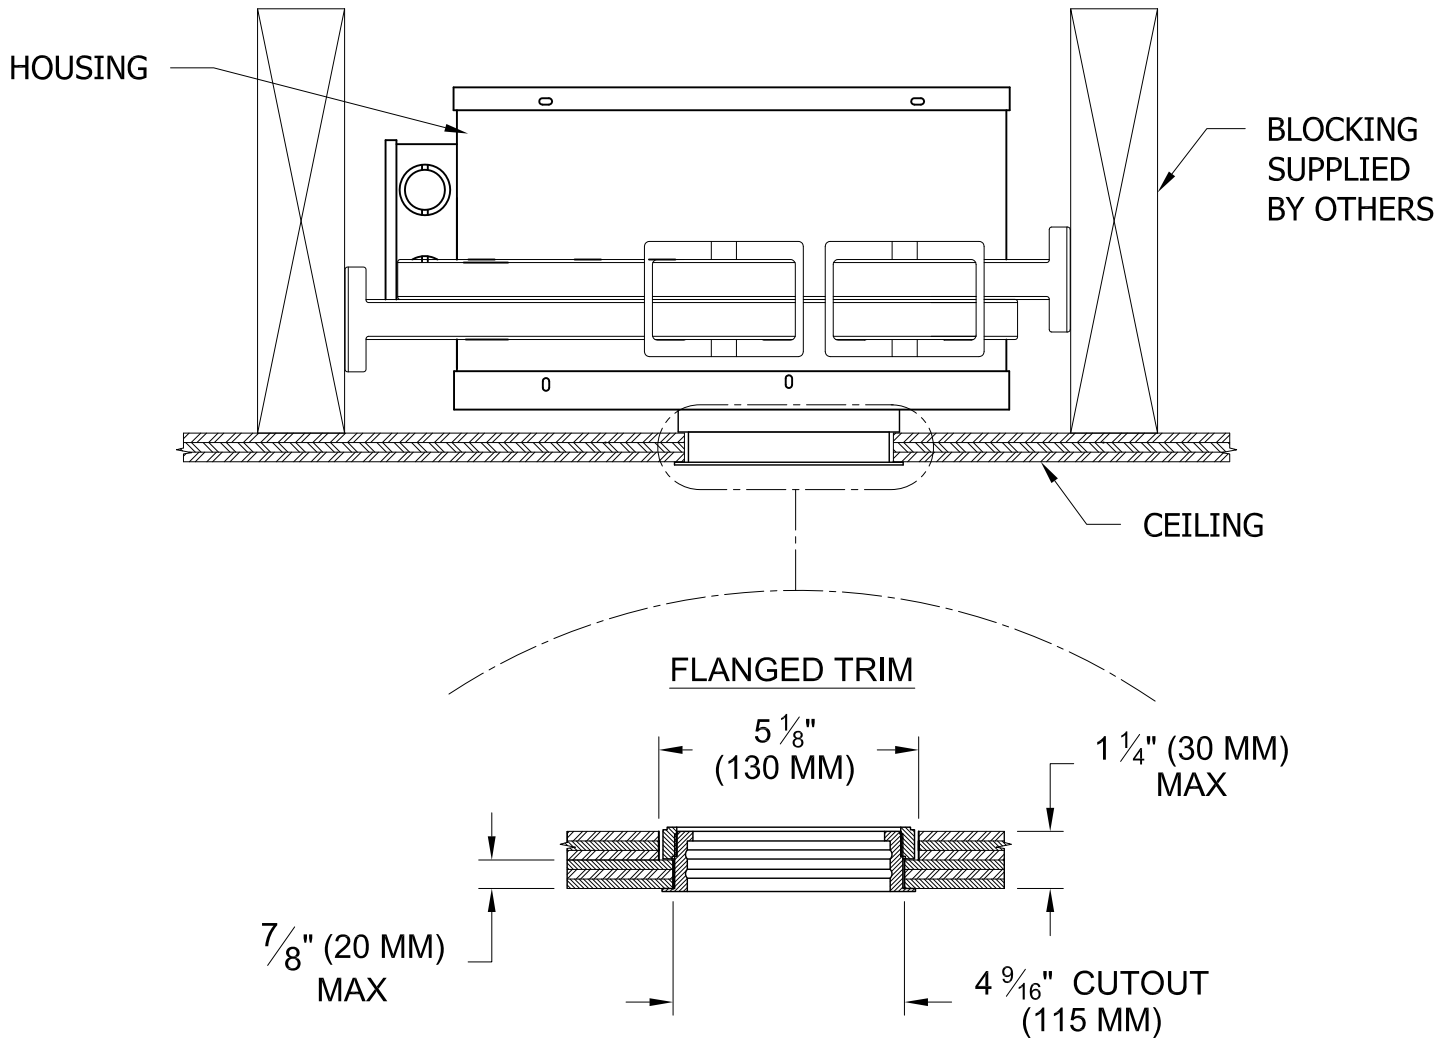

1000 / 1001 HOUSING

SPECIALTY LIGHTING
INDUSTRIES, INC.

www.specialtylightingindustries.com

1306 DORIS AVENUE, OCEAN, NJ 07712 USA 800.462.7812 732.517.0800 FAX 732.517.0971

These specifications are subject to change without notice.