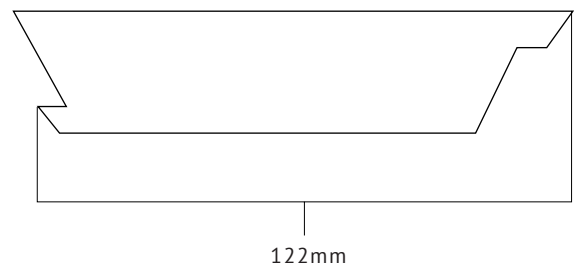

Overall Height: 102mm (with trim)
Overall Width: Varies, see trims (Page 2)

Aperture Size: 65mm
Trim Regress: 35mm at deepest point
Ceiling Cut Out Size: (See Page 2)

Trim

One piece die cast aluminium, flanged or flangeless trim with regressed bevel and overlap for flange. Available for wet locations. Accommodates up to 25.4mm ceiling thickness as standard.

Dimensions

(F) Fixed

Trim Detail

FT/FST* (Flanged Trim/Flanged Shower Trim)

ZT (Flangeless Trim)

* Lens Required

Cut Out Hole Guidelines

Input code here