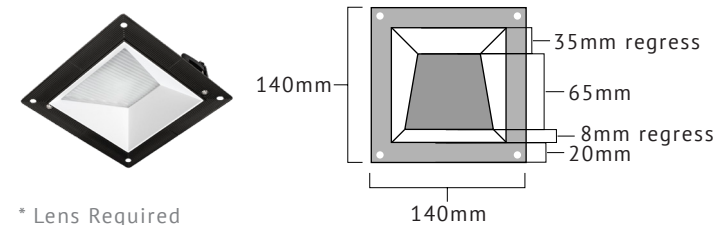

Overall Height: 102mm (with trim)
Overall Width: Varies, see trims (Page 2)

Aperture Size: 65mm
Trim Regress: 35mm at deepest point
Ceiling Cut Out Size: (See Page 2)

Trim

One piece die cast aluminium, flanged or flangeless trim with regressed bevel and overlap for flange. Available for wet locations. Accommodates up to 25.4mm ceiling thickness as standard.

*Delivered Output

Lens Detail

82A (Supertex Lens)

Clear water white borosilicate glass with linear prisms, bottom surface frosted - spreads light in one direction. Used in linear wall grazers and wall washers to blend adjacent lamps and create a smooth even wash. Used with uncoated lamps in wall washers to create a smooth even finish.

Dimensions

(F) Fixed

Trim Detail

FT/FST* (Flanged Trim/Flanged Shower Trim)

ZT (Flangeless Trim)

* Lens Required

Cut Out Hole Guidelines

Input code here