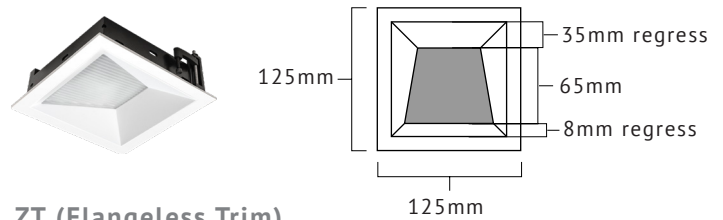

Trim Detail

FT/FST* (Flanged Trim/Flanged Shower Trim)

ZT (Flangeless Trim)