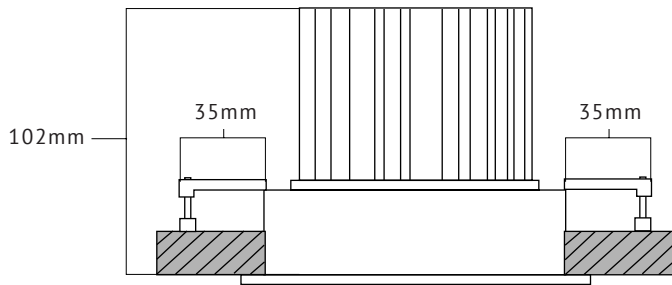

Overall Height: 102mm (with trim)
Overall Width: Varies, see trims (Page 2)

Aperture Size: 65mm
Trim Regress: 35mm at deepest point
Ceiling Cut Out Size: (See Page 2)

Trim

One piece die cast aluminium, flanged or flangeless trim with regressed bevel and overlap for flange. Available for wet locations. Accommodates up to 25.4mm ceiling thickness as standard.

Lens/Beam

82A - Supertex

IP Rating

Standard fixture with lens is IP20. For IP65, lens must be completely sealed with shower trim (only available for flanged trims).

Additional LED Information

LED	Power	Output *	Lm/W	CCT	CRI
AD14	14W	475lm	63lm/w	19-30 (CCT)	97
CZ20	20W	786lm	71lm/w	27/30/35/40	90+

*Delivered Output

Lens Detail

82A (Supertex Lens)

Clear water white borosilicate glass with linear prisms, bottom surface frosted - spreads light in one direction. Used in linear wall grazers and wall washers to blend adjacent lamps and create a smooth even wash. Used with uncoated lamps in wall washers to create a smooth even finish.

Dimensions

(F) Fixed

Trim Detail

FT/FST* (Flanged Trim/Flanged Shower Trim)

ZT (Flangeless Trim)

* Lens Required

Cut Out Hole Guidelines

Input code here