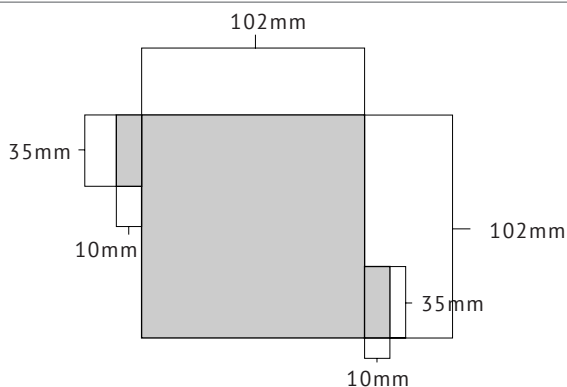

Overall Height: 102mm (with trim)
Overall Width: Varies, see trims (Page 2)

Aperture Size: 65mm
Trim Regress: 35mm at deepest point
Ceiling Cut Out Size: (See Page 2)

Trim

One piece die cast aluminium, flanged or flangeless trim with regressed bevel and overlap for flange. Available for wet locations. Accommodates up to 25.4mm ceiling thickness as standard.

Lens/Beam

82A - Supertex

IP Rating

Standard fixture with lens is IP20. For IP65, lens must be completely sealed with shower trim (only available for flanged trims).

Additional LED Information

LED	Power	Output *	Lm/W	CCT	CRI
AD14	14W	475lm	63lm/w	19-30 (CCT)	97
CZ20	20W	786lm	71lm/w	27/30/35/40	90+

*Delivered Output

Lens Detail

82A (Supertex Lens)

Clear water white borosilicate glass with linear prisms, bottom surface frosted - spreads light in one direction. Used in linear wall grazers and wall washers to blend adjacent lamps and create a smooth even wash. Used with uncoated lamps in wall washers to create a smooth even finish.

Dimensions

(F) Fixed

Trim Detail

FT/FST* (Flanged Trim/Flanged Shower Trim)

ZT (Flangeless Trim)

* Lens Required

Cut Out Hole Guidelines

Input code here