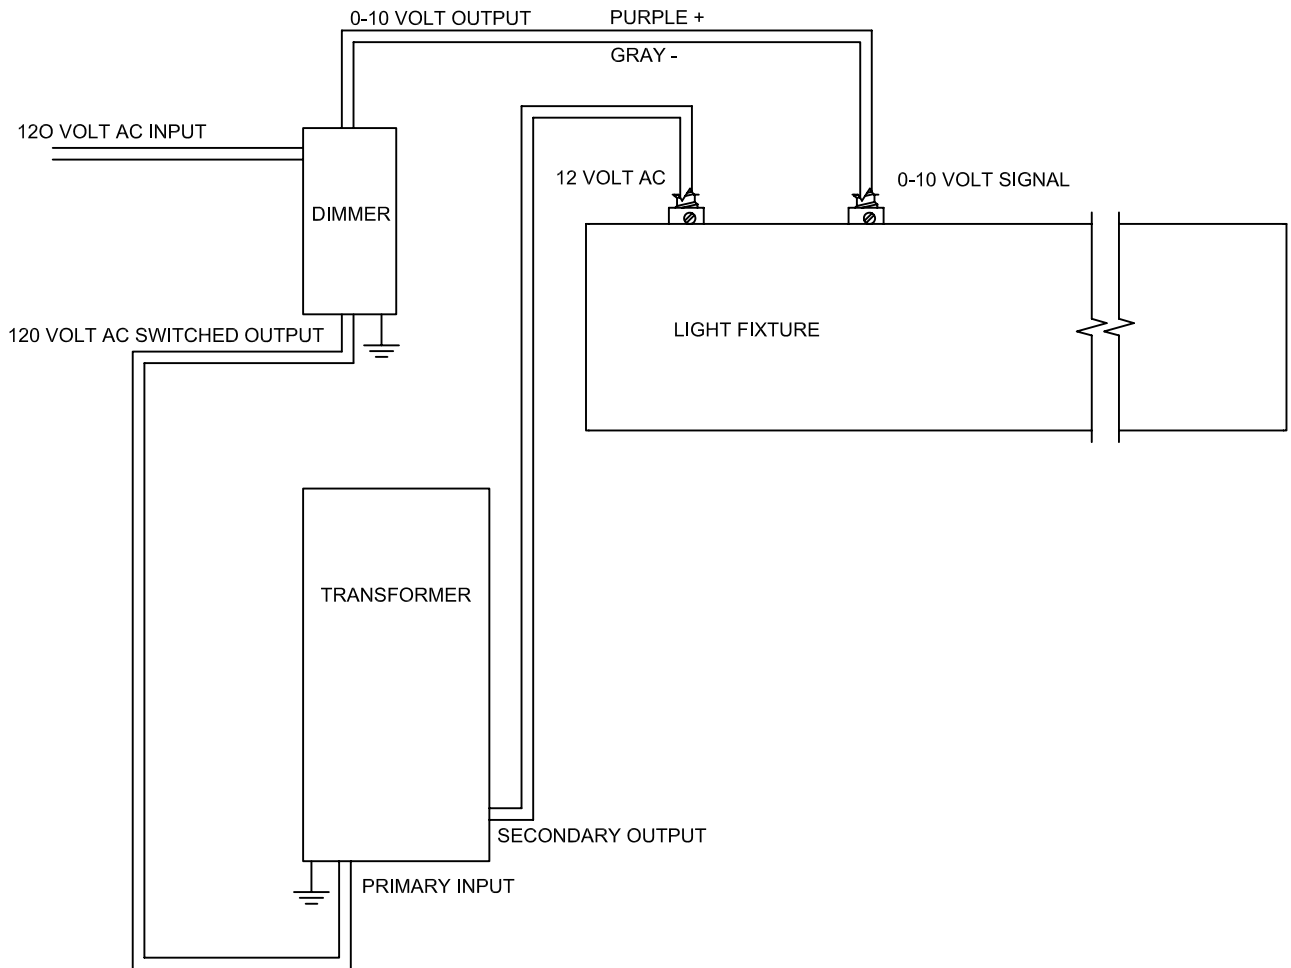

LOW VOLTAGE LINEAR LED SYSTEM WIRING DIAGRAM

**SPECIALTY LIGHTING
INDUSTRIES, INC.**

1306 DORIS AVENUE, OCEAN, NJ 07712 USA

800.462.7812 732.517.0800 FAX 732.517.0971

www.specialtylightingindustries.com