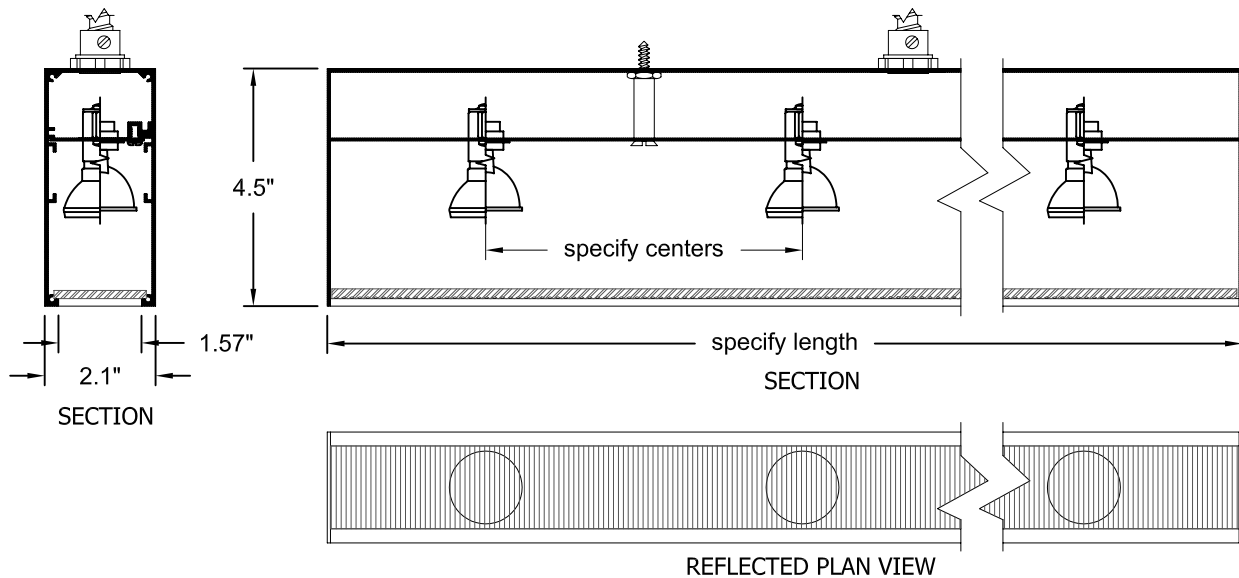

MOUNTING - Surface mounted

ELECTRICAL - Fixture comes with 10' whip of 10 Ga. wire for connection to remote transformer. Transformer should be sized for the run length and ordered separately.

LAMP - ALR-12 (GBD), MR-11 (FSS) narrow spot 20w max. supplied by others.

LABELS - UL, C-UL, Damp location

SOCKET - Precision die-formed aluminum socket plate. G4/G6 ceramic socket or nickel plated steel double contact bayonet base with stainless steel spring for optimum contact. High temperature lead wires.

ORDERING INFORMATION

HOUSING	LAMP SPACING	LENGTH	FINISH	APERTURE LENS
800-__-SH-RX				
Surface Mounted Housing ALR = ALR12 lamp MR = MR11 lamp	4 = 4" 6 = 6" or custom spacing	Specify exact length	WHT = White BLK = Black PXX = SLI Color XXXX = RAL # CST = Custom	91A = Solite 92A = Supertex 93A = Sandblasted 95A = Full Prismatic