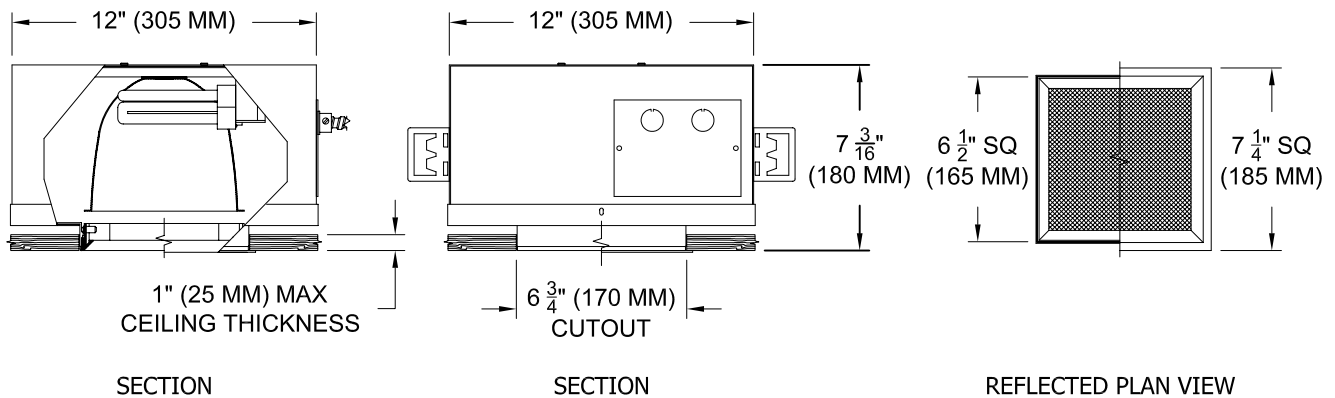

Single lamp, compact fluorescent, recessed accent light with nominal 6.5" square aperture, beveled trim and 5.5" glass diffuser.

TYPE: _____

JOB: _____

SPECIFIER: _____

SPECIFICATIONS

HOUSING - Precision die-formed heavy gauge aluminum. Airtight construction suitable for direct contact with insulation.

MOUNTING - Recessed in insulated architectural ceiling.

ELECTRICAL - Integral electronic, thermally protected ballast. 120v, 277v, (220v 240v, available). Dimming ballast available.

LAMP - Triple tube compact fluorescent

LABELS - CSA-C,US, Damp Location, Wet with ST trim.

SOCKET - GX24q PBT socket with high temperature, teflon coated lead wires.

LENS - Solite borosilicate glass. Others available consult factory

TRIM - Flanged or flangeless, extruded aluminum regressed lensed trim. ST trim fully sealed and gasketed.

FINISH - Black powder paint housing. Aperture trim available in black and white as standard. Solid wood, additional colors and RAL palette available. Consult factory for custom finishes.

APPLICATIONS

Downlighting in low to medium ceiling heights typically found in residential, commercial and retail applications. Suitable for new construction. Zero trim can be used with in solid surface ceilings such as wood, stone, metal panel or glass.

ORDERING INFORMATION

HOUSING	TRIM	VOLTAGE	TRIM FINISH	APERTURE LENS
4014-CF__-AUH				
Airtight Universal Housing. 18 = 18 Watt 24 = 24 Watt 32 = 32 Watt	FT = Flanged Trim ST = Shower Trim ZT = Zero Trim	120 220 240 277 add DM for dimming	P14 = White PXX = SLI Color WXX = Wood XXXX = RAL # CST = Custom	91A = Solite 92A = Supertex 93A = Sandblasted 95A = Full Prismatic 99A = White Opal

SPECIALTY LIGHTING INDUSTRIES, INC.

NOTE: These specifications subject to change without notice.

www.specialtylightingindustries.com

1306 DORIS AVENUE, OCEAN, NJ 07712 USA 800.462.7812 732.517.0800 FAX 732.517.0971 © 05/10