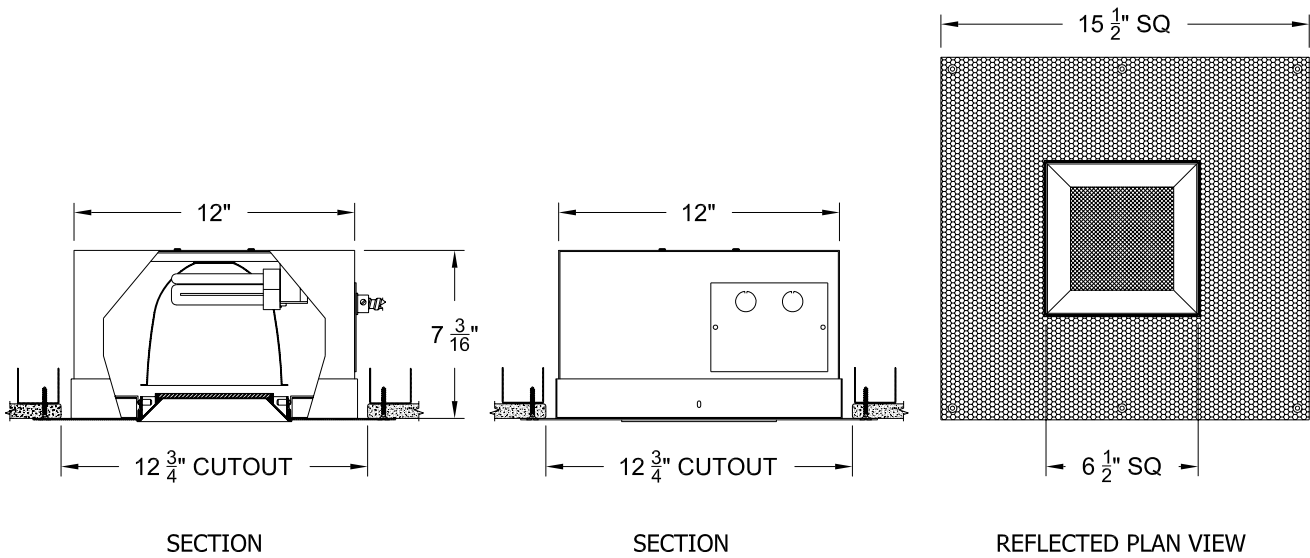

Single lamp, compact fluorescent, recessed accent light with nominal 6.5" square aperture and glass diffuser.

TYPE: _____

JOB: _____

SPECIFIER: _____

SPECIFICATIONS

HOUSING - Precision die-formed heavy gauge aluminum with flangeless trim and integrated screed edge. Airtight construction suitable for direct contact with insulation.

MOUNTING - Install from below into sheetrock ceiling.

ELECTRICAL - Integral electronic, thermally protected ballast. 120v, 277v, (220v 240v, available). Dimming ballast available.

LAMP - Triple tube compact fluorescent

LABELS - UL, C-UL, Damp location

SOCKET - GX24q PBT socket with high temperature, teflon coated lead wires.

LENS - Solite borosilicate glass. Others available consult factory

TRIM - Flangeless, extruded aluminum pyramidal shield.

FINISH - Black powder paint housing. Aperture trim available in black and white as standard. 14 additional colors and RAL palette available. Consult factory for custom finishes.

APPLICATIONS

Downlighting in low to medium ceiling heights typically found in residential, commercial and retail applications. Suitable for new or existing construction in sheetrock ceilings.

ORDERING INFORMATION

HOUSING	TRIM	VOLTAGE	TRIM FINISH	APERTURE LENS
1009-CF__-APH				
Airtight plaster housing. 18 = 18 Watt 24 = 24 Watt 32 = 32 Watt	ZT = Zero Trim	120 220 240 277 add DM for dimming	P14 = White BLK = Black PXX = SLI Color XXXX = RAL # CST = Custom	91A = Solite 92A = Supertex 93A = Sandblasted 95A = Full Prismatic 99A = White Opal

SPECIALTY LIGHTING INDUSTRIES, INC.

NOTE: These specifications subject to change without notice.

www.specialtylightingindustries.com

1306 DORIS AVENUE, OCEAN, NJ 07712 USA 800.462.7812 732.517.0800 FAX 732.517.0971 © 12/07