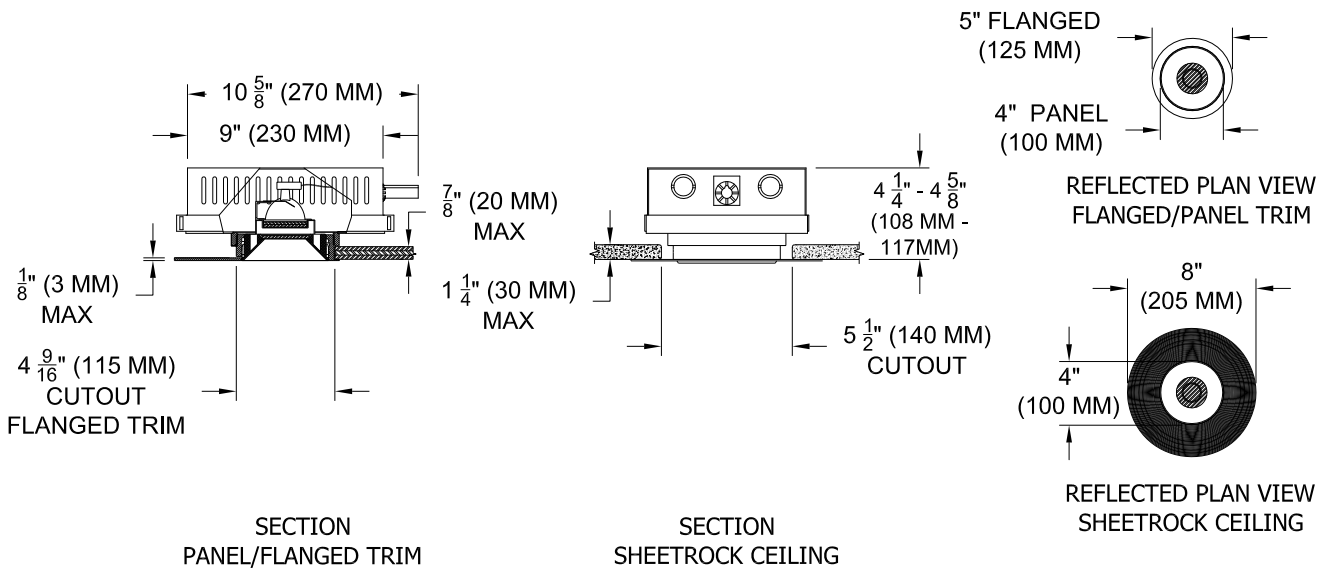

Single lamp, low-voltage halogen, recessed down light, nominal 4" (100mm) conical trim with 2" (50mm) aperture and optional glass diffuser.

TYPE: _____

JOB: _____

SPECIFIER: _____

SPECIFICATIONS

HOUSING - Precision die-formed heavy gauge aluminum with machined adjustable ceiling collar.

MOUNTING - Recessed in architectural ceiling.

ELECTRICAL - External thermoprotector. For use with remote transformer. Transformer should be sized for the run length and ordered separately.

LAMP - MR-16, 50w max. supplied by others.

LABELS - CSA-C,US, Damp location, Wet with ST trim.

SOCKET - Precision die-formed aluminum socket plate. G4/G6 ceramic socket with high temperature, teflon coated lead wires.

LENS - Clear pyrex safety lens. Optional borosilicate lenses available for lampholder and aperture.

TRIM - Flanged or flangeless ceiling collar. Diecast conical shield with pinhole aperture. ST trim fully sealed and gasketed.

FINISH - Black powder paint housing. Aperture trim available in black and white as standard. Solid wood, additional colors and RAL palette available. Consult factory for custom finishes.

APPLICATIONS

General downlighting in low to medium ceiling heights typically found in residential, commercial and retail applications. Suitable for new construction.

ORDERING INFORMATION

HOUSING	TRIM	TRANSFORMER	LAMP LENS	TRIM FINISH	APERTURE LENS	
4001-MR16-TUH		RX /				
Thin Universal Housing	FT = Flanged Trim PT = Panel Trim ST = Shower Trim ZT = Zero Trim	RX = Remote	120 277	90L = Clear 91L = Solite 92L = Supertex 93L = Frosted 95L = Full Prismatic	P14 = White PXX = SLI Color WXX = Wood XXXX = RAL # CST = Custom	Blank = None 91A = Solite 92A = Supertex 93A = Frosted 95A = Full Prismatic

SPECIALTY LIGHTING INDUSTRIES, INC.

NOTE: These specifications subject to change without notice.

www.specialtylightingindustries.com

1306 DORIS AVENUE, OCEAN, NJ 07712 USA 800.462.7812 732.517.0800 FAX 732.517.0971 © 07/11