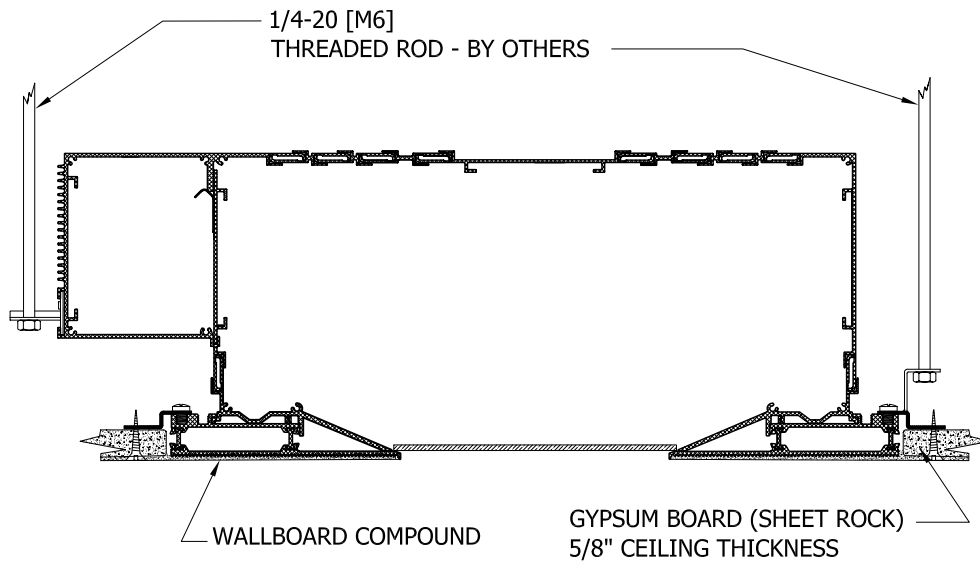

3000-DD

LINEAR MULTI-USE LIGHTING SYSTEM WITH KNIFE EDGE TRIM

PLASTER HOUSING

**SPECIALTY LIGHTING
INDUSTRIES, INC.**

NOTE: These specifications subject to change without notice

www.specialtylightingindustries.com

1306 DORIS AVENUE, OCEAN, NJ 07712 USA 800.462.7812 732.517.0800 FAX 732.517.0971 © 02/10