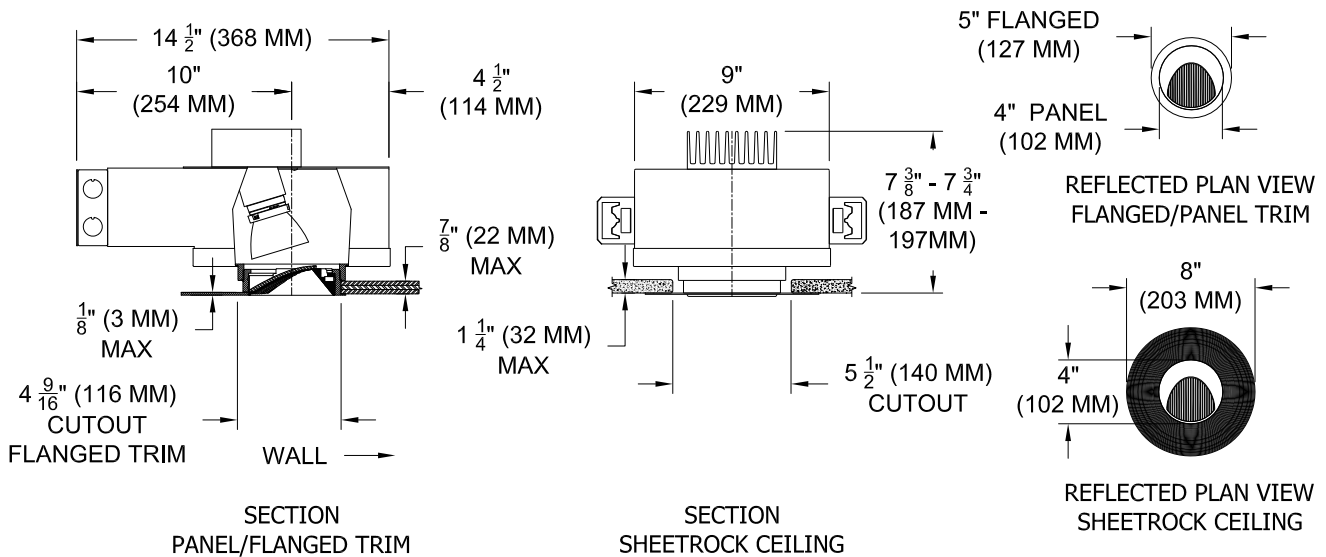

Single lamp, solid state light engine, recessed wall washer with nominal 4" conical aperture.

TYPE: _____

JOB: _____

SPECIFIER: _____

SPECIFICATIONS

HOUSING - Precision die-formed heavy gauge aluminum with machined adjustable ceiling collar.

SOCKET - LED module can be replaced in the field.

MOUNTING - Recessed in architectural ceiling.

ELECTRICAL - Integral dimmable electronic driver with internal short circuit protection. 120v-277v primary, compatible with 0-10v dimmers.

LENS - Supertex borosilicate spread lens, hinged for relamping.

TRIM - Flangeless die-cast aluminum conical shield. ST trim fully sealed and gasketed.

LAMP - Xicato LED supplied with fixture. Available in 2700 and 3000K color temperature and 80 or 95 CRI.

FINISH - Black powder paint housing. Aperture trim available in black and white as standard. Solid wood, additional colors and RAL palette available. Consult factory for custom finishes.

LABELS - CSA-C,US, Damp location Wet with ST trim.

APPLICATIONS

Wallwashing in low to medium ceiling heights typically found in residential, commercial and retail applications. Suitable for new construction .

ORDERING INFORMATION

HOUSING	TRIM	DRIVER	FINISH	APERTURE LENS
1250-LEDX__-UH				
Universal Housing 827 = 2700K 80CRI 927 = 2700K 95CRI 830 = 3000K 80CRI 930 = 3000K 95CRI	FT = Flanged Trim PT = Panel Trim ST = Shower Trim ZT = Zero Trim	125 = 120v-277v HE 127 = 120v-277v HO	P14 = White PXX = SLI Color WXX = Wood XXXX = RAL # CST = Custom	82A = Frosted Supertex

[CLICK HERE](http://www.specialtylightingindustries.com) for LED and driver performance information including wattage and lumen output or go to www.specialtylightingindustries.com.

SPECIALTY LIGHTING INDUSTRIES, INC.

NOTE: These specifications subject to change without notice.

www.specialtylightingindustries.com

1306 DORIS AVENUE, OCEAN, NJ 07712 USA 800.462.7812 732.517.0800 FAX 732.517.0971 © 04/12