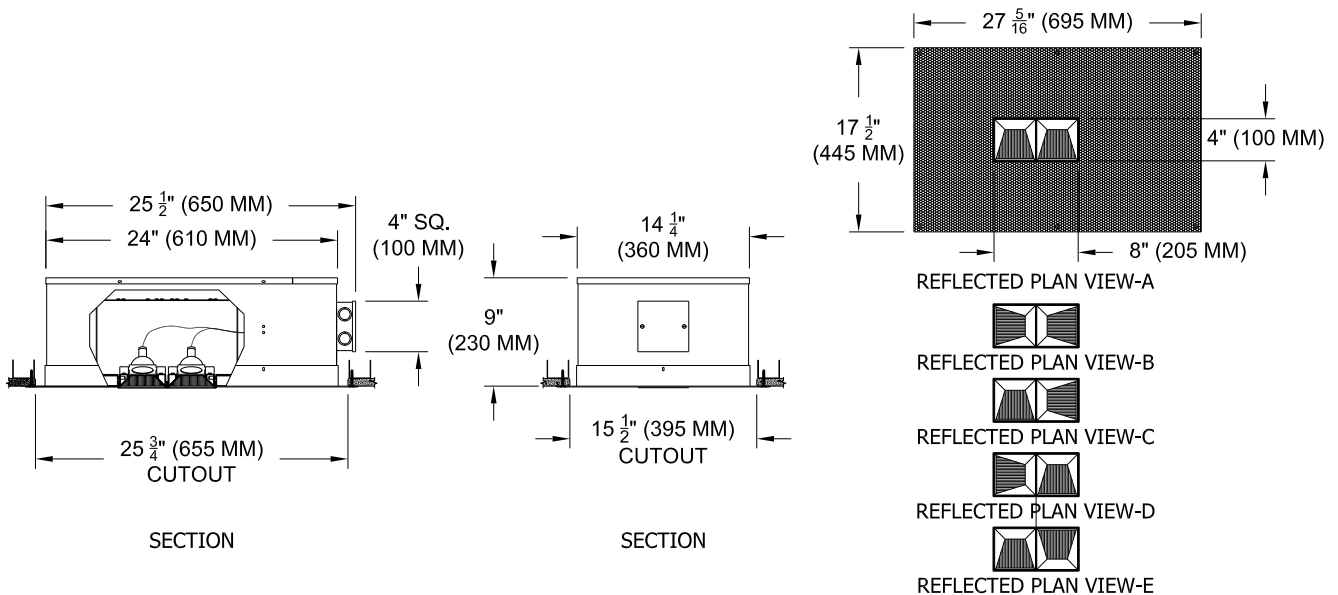

TYPE: _____

JOB: _____

SPECIFIER: _____

SPECIFICATIONS

HOUSING - Precision die-formed heavy gauge aluminum with flangeless trim and integrated screed edge. Airtight construction suitable for direct contact with insulation.

MOUNTING - Install from below in ins. sheetrock ceiling.

ELECTRICAL - Integral dimmable toroidal magnetic transformer. 120v primary lead, (220v, 240v, 277v available), 11.75v secondary with overload protection. Remote transformer available.

LAMP - (2) MR-16 NFL, 50w max. supplied by others.

LABELS - CSA-C,US, Damp location ASTM E283 Airtight, suitable for direct contact with thermal insulation.

SOCKET - Precision die-formed aluminum socket plate. G4/G6 ceramic socket with high temperature, teflon coated lead wires.

LENS - Supertex borosilicate spread lens, hinged for relamping. Optional filters available for lampholder.

TRIM - Flangeless, two piece die-cast aluminum pyramidal shield.

FINISH - Black powder paint housing. Aperture trim available in black and white as standard. Solid wood, additional colors and RAL palette available. Consult factory for custom finishes.

APPLICATIONS

Wallwashing in medium ceiling heights typically found in commercial and retail applications. Suitable for new or existing construction.

ORDERING INFORMATION

HOUSING	TRIM	TRANSFORMER		LAMP LENS	TRIM FINISH	APERTURE LENS
1240WW_-2MR16-APH		/				
Airtight Plaster Housing WWA = Double WWB = Opposite WWC = Left WWD = Right WWE = Cross	FT = Flanged Trim ZT = Zero Trim	TX = Magnetic RX = Remote	120 277	98L = UV Filter	P14 = White PXX = SLI Color WXX = Wood XXXX = RAL # CST = Custom	82A = Frosted Supertex

SPECIALTY LIGHTING INDUSTRIES, INC.

NOTE: These specifications subject to change without notice.

www.specialtylightingindustries.com

1306 DORIS AVENUE, OCEAN, NJ 07712 USA 800.462.7812 732.517.0800 FAX 732.517.0971 © 06/11