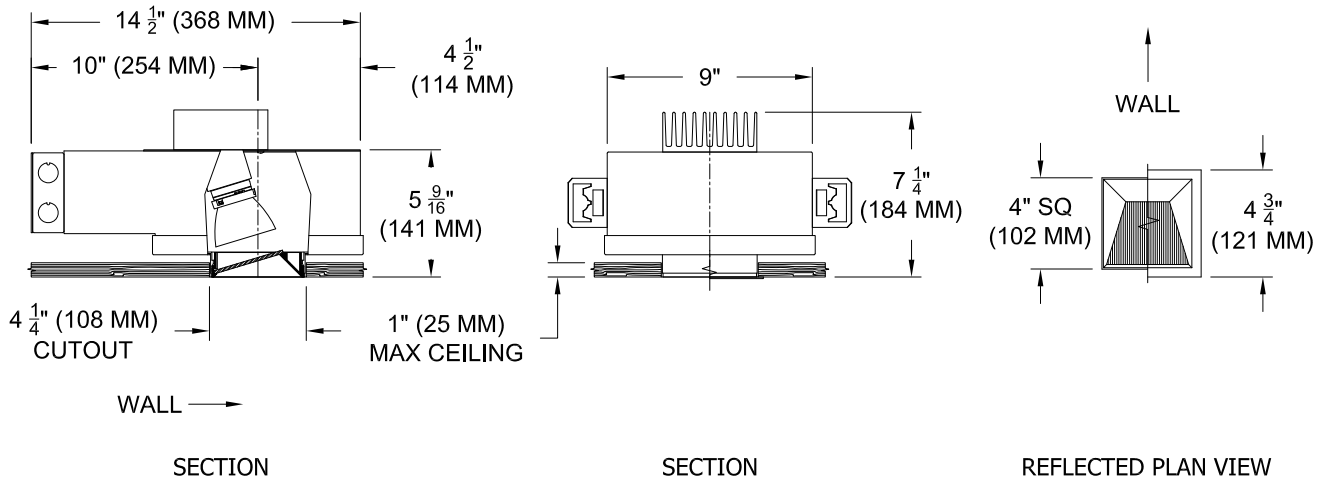

Single lamp, solid state light engine, recessed wall washer with nominal 4" square aperture.

TYPE: _____

JOB: _____

SPECIFIER: _____

SPECIFICATIONS

HOUSING - Precision die-formed heavy gauge aluminum with adjustable mounting bracket and die-cast ceiling collar.

SOCKET - LED module can be replaced in the field.

MOUNTING - Recessed in architectural ceiling.

ELECTRICAL - Integral dimmable electronic driver with internal short circuit protection. 120v-277v primary, compatible with 0-10v dimmers.

LENS - Supertex borosilicate spread lens, hinged for relamping.

TRIM - Flanged or flangeless, one piece die-cast aluminum pyramidal shield.

LAMP - Xicato LED supplied with fixture. Available in 2700 or 3000K color temperature and 80 or 95 CRI.

FINISH - Black powder paint housing. Aperture trim available in black and white as standard. Solid wood, additional colors and RAL palette available. Consult factory for custom finishes.

LABELS - CSA-C,US, Damp location Wet with ST trim.

APPLICATIONS

Wallwashing in low to high ceiling heights typically found in residential, commercial and retail applications. Suitable for new construction. Zero trim can be used with in solid surface ceilings such as wood, stone, metal panel or glass.

ORDERING INFORMATION

HOUSING	TRIM	DRIVER	FINISH	APERTURE LENS
1240-LEDX__-UH				82A
Universal Housing 827 = 2700K 80CRI 927 = 2700K 95CRI 830 = 3000K 80CRI 930 = 3000K 95CRI	FT = Flanged Trim ST = Shower Trim ZT = Zero Trim	125 = 120v-277v HE 127 = 120v-277v HO	P14 = White PXX = SLI Color WXX = Wood XXXX = RAL # CST = Custom	82A = Frosted Supertex

[CLICK HERE](http://www.specialtylightingindustries.com) for LED and driver performance information including wattage and lumen output or go to www.specialtylightingindustries.com.

SPECIALTY LIGHTING INDUSTRIES, INC.

NOTE: These specifications subject to change without notice.

www.specialtylightingindustries.com

1306 DORIS AVENUE, OCEAN, NJ 07712 USA 800.462.7812 732.517.0800 FAX 732.517.0971 © 04/12