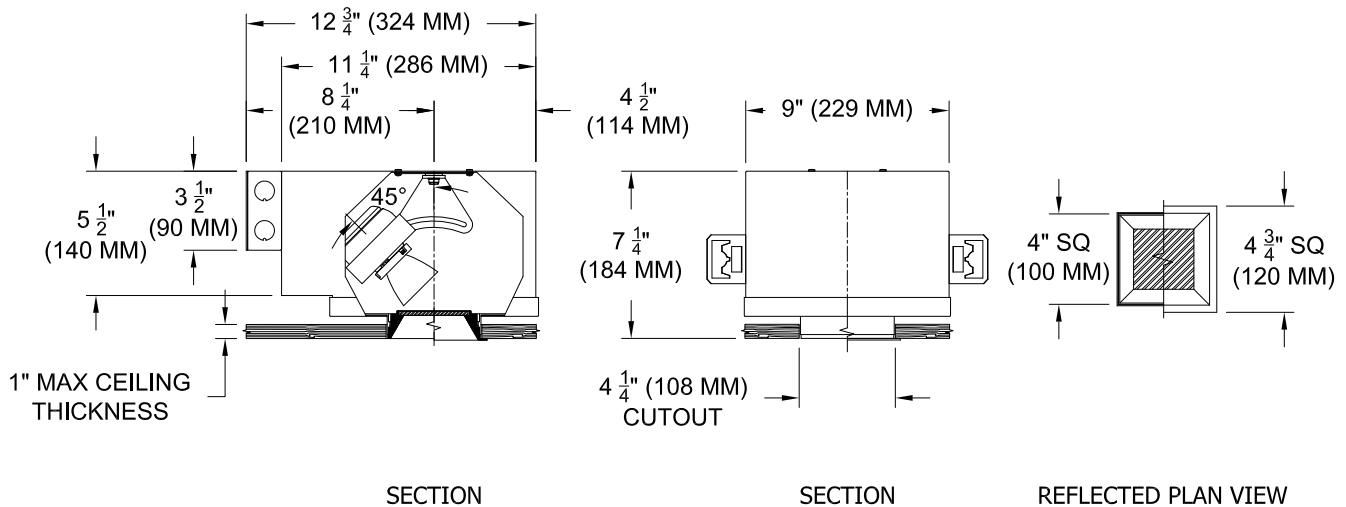

TYPE: _____

JOB: _____

SPECIFIER: _____

SPECIFICATIONS

HOUSING - Precision die-formed heavy gauge aluminum with adjustable mounting bracket and die-cast ceiling collar.

MOUNTING - Recessed in architectural ceiling.

ELECTRICAL - Integral dimmable electronic driver with internal short circuit protection. 120v-277v primary, compatible with 0-10v dimmers.

LAMP - Xicato LED supplied with fixture. Available in 2700 or 3000K color temperature and 80 or 90 CRI.

LABELS - CSA-C,US, Damp location, Wet with ST trim

SOCKET - Precision aluminum yoke with CNC machined lampholder assembly. LED module can be replaced in the field.

LENS - Interchangeable reflector provides multiple beam patterns. Optional borosilicate lenses available for aperture.

TRIM - Flanged or flangeless, one piece die-cast aluminum pyramidal shield. ST trim fully sealed and gasketed.

FINISH - Black powder paint housing. Aperture trim available in black and white as standard. Solid wood, additional colors and RAL palette available. Consult factory for custom finishes.

APPLICATIONS

Accent and downlighting in medium to high ceiling heights typically found in residential, commercial and retail applications. Suitable for new construction. Zero trim can be used with in solid surface ceilings such as wood, stone, metal panel or glass.

ORDERING INFORMATION

HOUSING	TRIM	DRIVER	BEAMSPREAD	TRIM FINISH	APERTURE LENS
1017-LEDX__-UH					
Universal Housing 827 = 2700K 80CRI 927 = 2700K 95CRI 830 = 3000K 80CRI 930 = 3000K 95CRI	FT = Flanged Trim ST = Shower Trim ZT = Zero Trim	125 = 120v-277v HE 127 = 120v-277v HO	20 = 20 Degrees 30 = 30 Degrees 40 = 40 Degrees	P14 = White PXX = SLI Color WXX = Wood XXXX = RAL # CST = Custom	Blank = None 91A = Solite 92A = Supertex 93A = Frosted 95A = Full Prismatic

[CLICK HERE](#) for LED and driver performance information including wattage and lumen output or go to www.specialtylightingindustries.com.

SPECIALTY LIGHTING INDUSTRIES, INC.

NOTE: These specifications subject to change without notice.

www.specialtylightingindustries.com

1306 DORIS AVENUE, OCEAN, NJ 07712 USA 800.462.7812 732.517.0800 FAX 732.517.0971 © 04/12